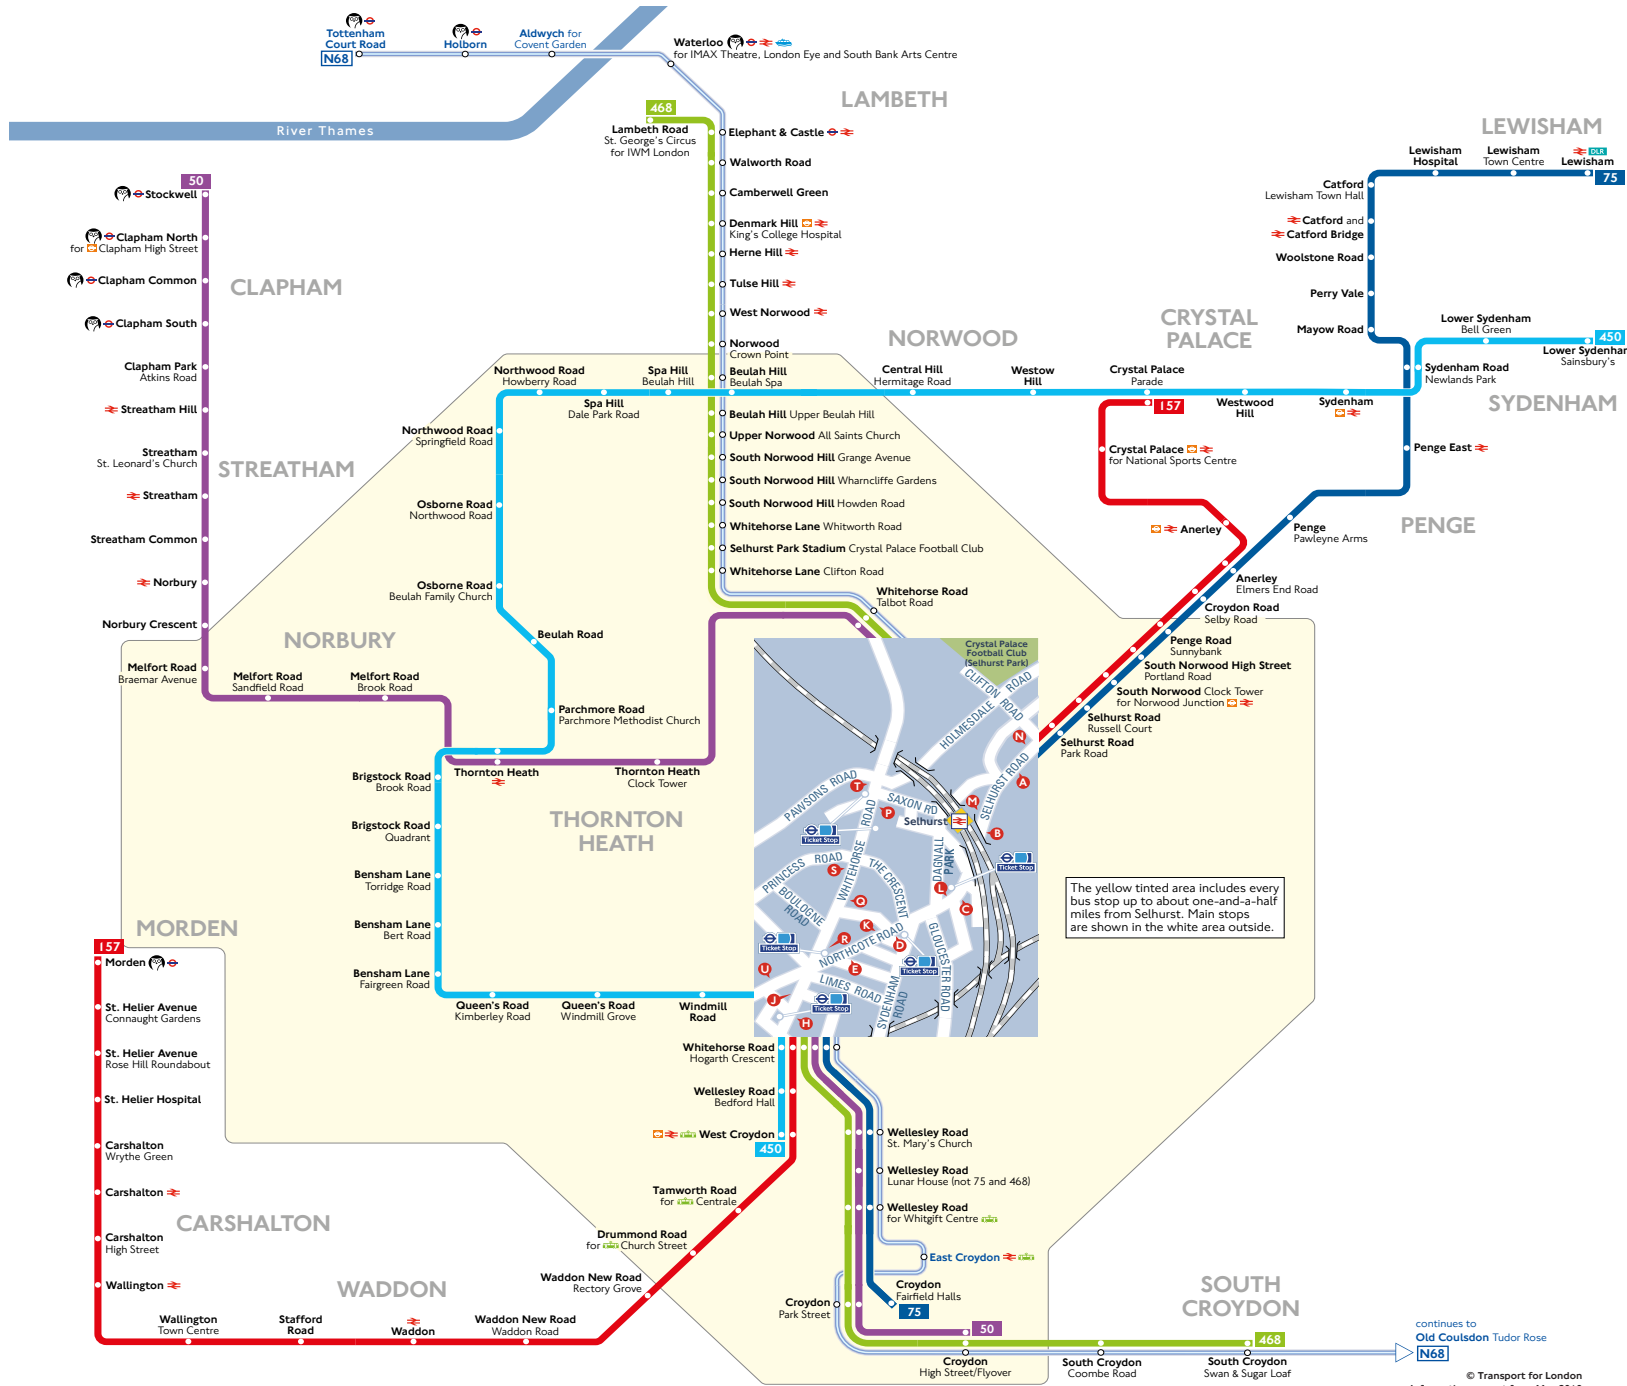

Buses from Selhurst

Route finder

Bus route	Towards	Bus stops
50	Croydon	H P O R
	Stockwell	J S T
75	Croydon	A B C D E H
	Lewisham	J K L M N
157	Crystal Palace	J K L M N
	Morden	A B C D E H
450	Lower Sydenham	J
	West Croydon	H U
468	Elephant & Castle	J S T
	South Croydon	H P O R
X68	Russell Square ▼	J S T
	West Croydon ◆	H P O R

Night buses

Bus route	Towards	Bus stops
N68	Old Coudson	H P O R
	Tottenham	J S T
	Court Road	

Key

- 50 Day buses in black
- N68 Night buses in blue
- Connections with London Underground
- Connections with London Overground
- Connections with National Rail
- DLR Connections with DLR
- Connections with London Trams
- Connections with river boats
- Tube station with 24-hour service Friday and Saturday nights
- ▼ Express, Mondays to Fridays morning peak hours only
- Express, Mondays to Fridays afternoon peak hours only

Ways to pay

- Use your contactless debit or credit card. It's the same fare as Oyster and there is no need to top up.
- Top up your Oyster pay as you go credit or buy Travelcards and bus & tram passes at around 4,000 shops across London.
- Sign up for an online account to top up online and see your travel history and spending.

continues to Old Coudson Tudor Rose
N68