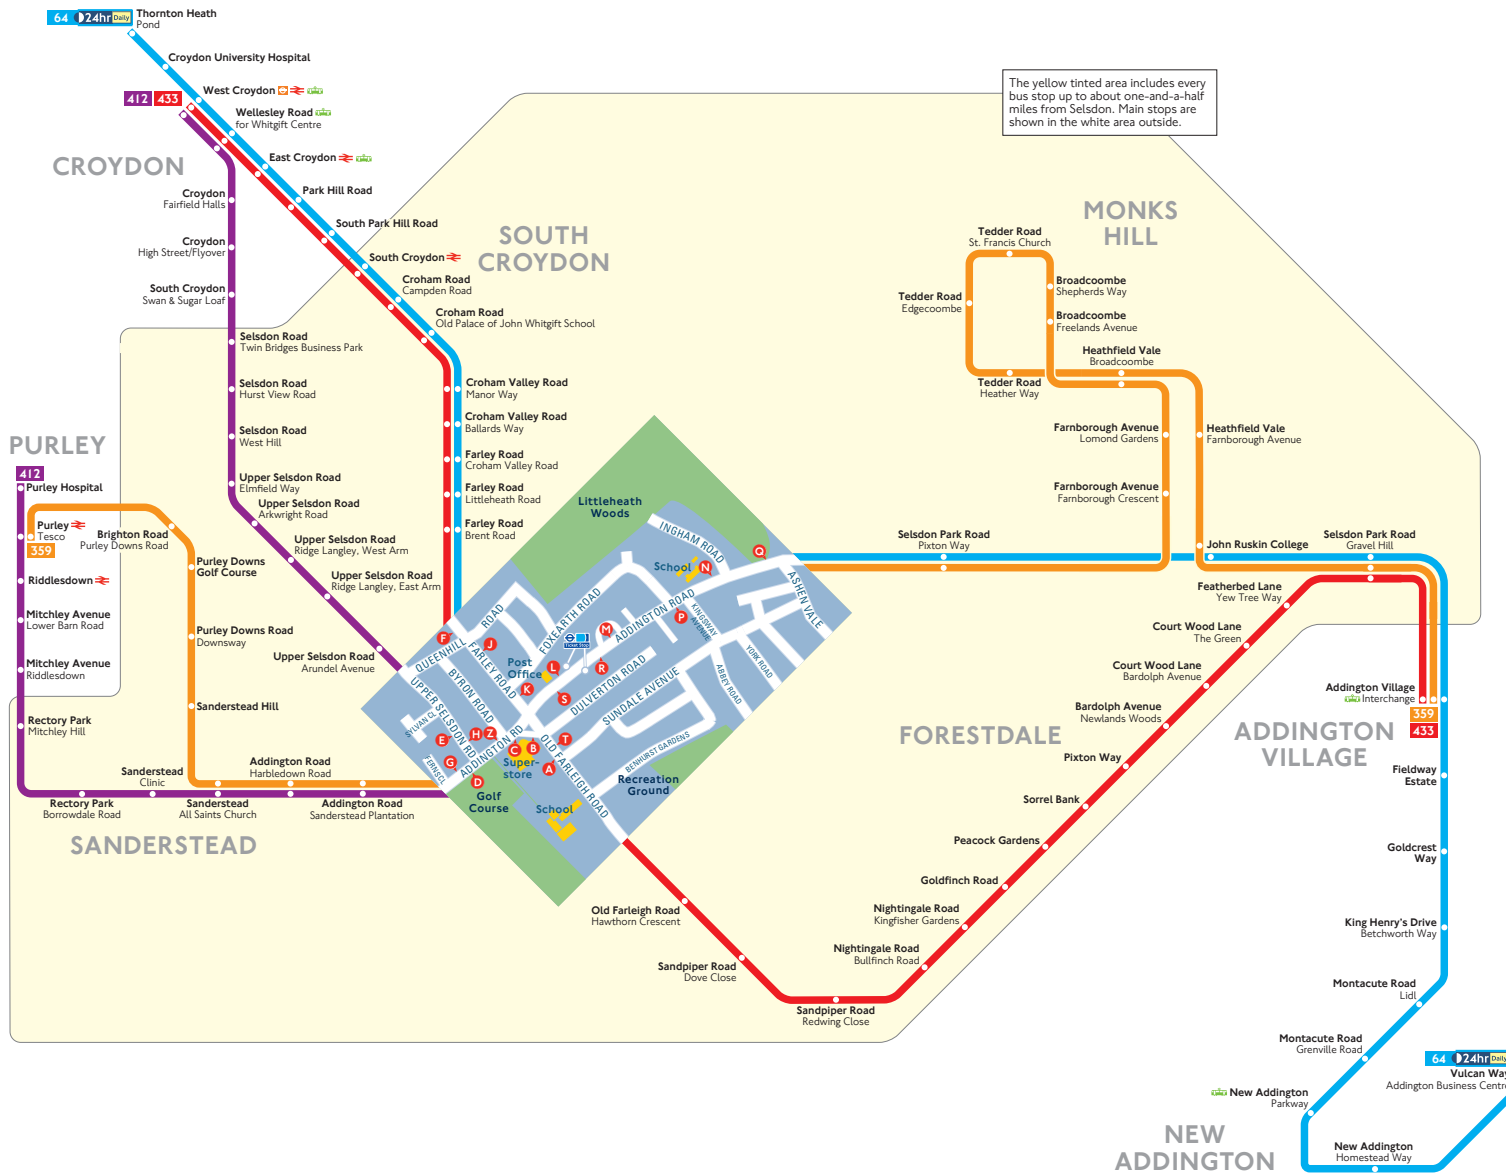

Buses from Selsdon

Route finder

Bus route	Towards	Bus stops
64	New Addington	J L M N G
	Thornton Heath	F P R S
359	Addington Village ●	G L M N G Z
	Purley Cross ●	C D P R S
412	Purley Hospital	B D H Z
	West Croydon	C E G Z
433	Addington Village	J K T
	West Croydon	A F

Other buses

Bus route	Towards	Bus stops
409	Caterham +	B T

+ Some peak hour journeys do not serve B - see timetable
 ● Monday to or Saturday daytime off-peak