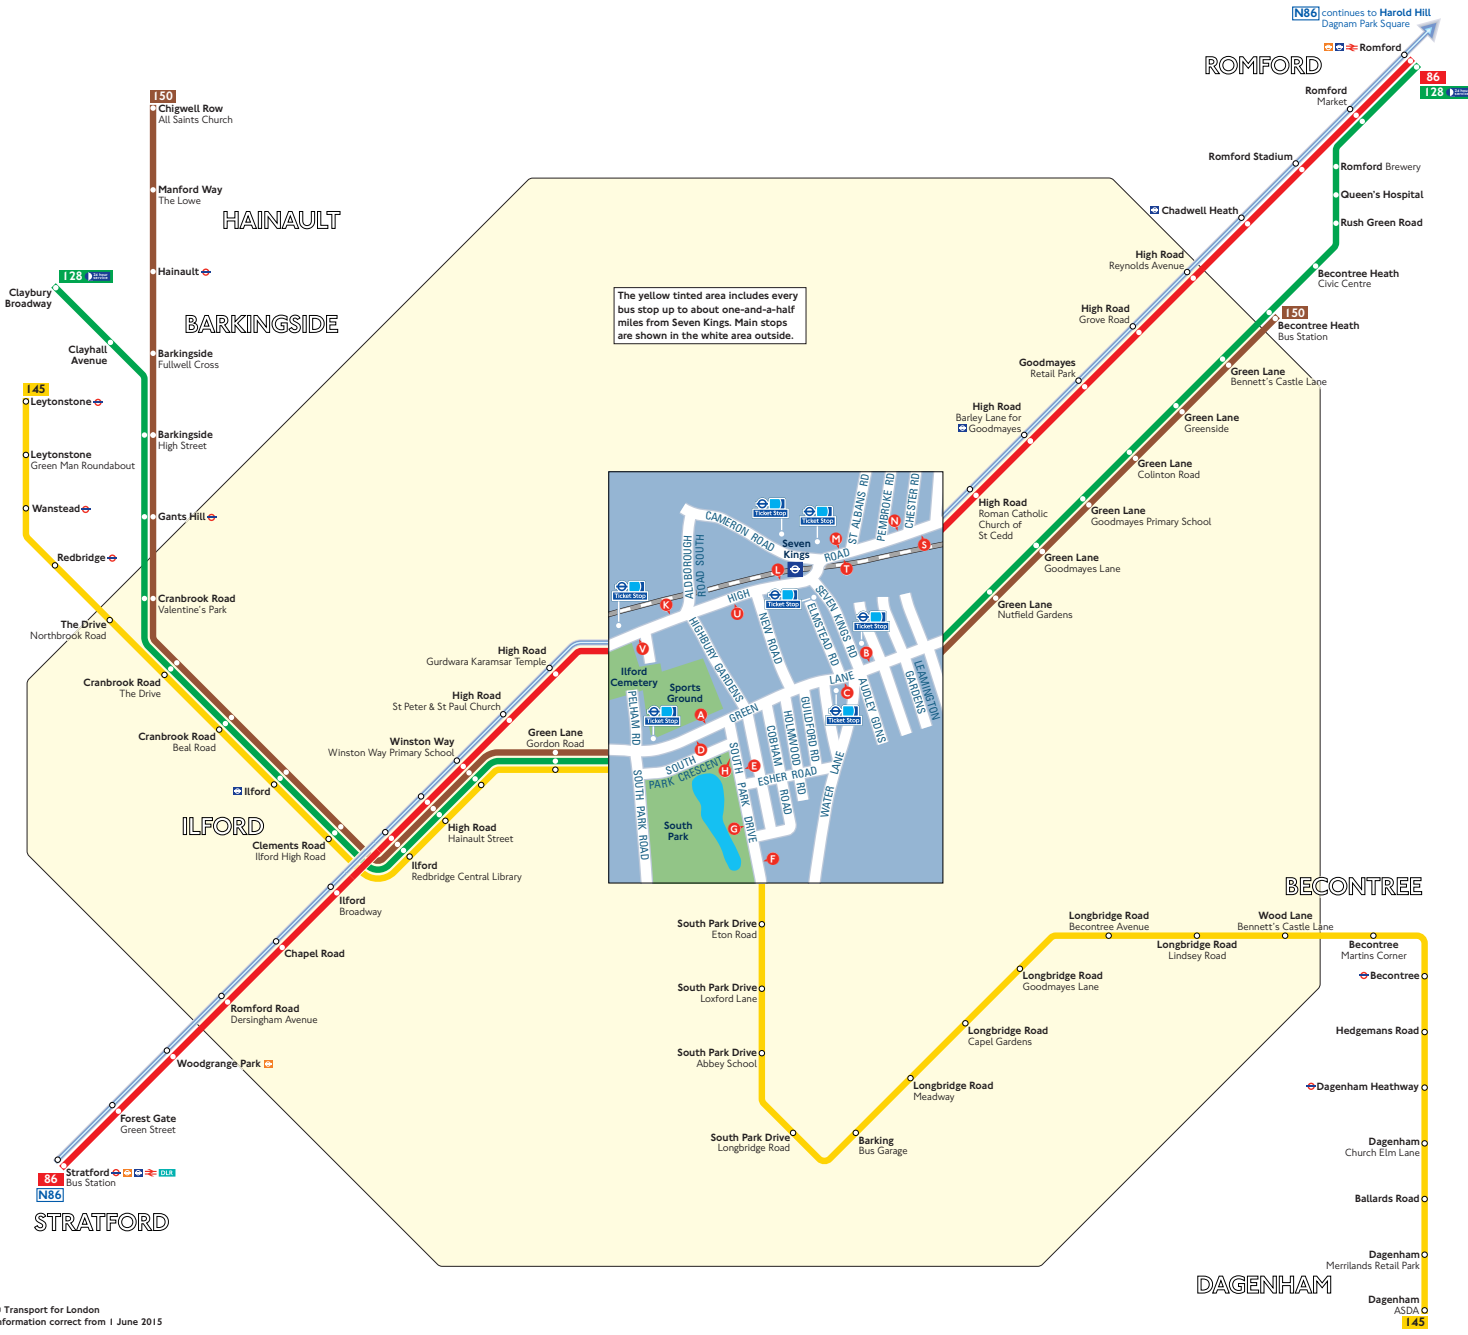

Buses from Seven Kings

Where to buy your tickets

 Top up your Oyster pay as you go credit or buy Travelcards and bus & tram passes at around 4,000 shops across London.

Key

- 86 Day buses in black
- N86 Night buses in blue
-  Connections with London Underground
-  Connections with London Overground
-  Connections with TfL Rail
-  Connections with National Rail
- DLR Connections with Docklands Light Railway

Route finder

Bus route	Towards	Bus stops
86	Romford	K L M N
	Stratford	S T U V
128 	Claybury Broadway	C D
	Romford	A B
145	Dagenham	A E F
	Leytonstone	D G H
	Becontree Heath	A B
150	Becontree Heath	A B
	Chigwell Row	C D

Night buses

Bus route	Towards	Bus stops
N86	Harold Hill	K L M N
	Stratford	S T U V

Other buses

Bus route	Towards	Bus stops
679	Goodmayes	A B
	School journey	C D