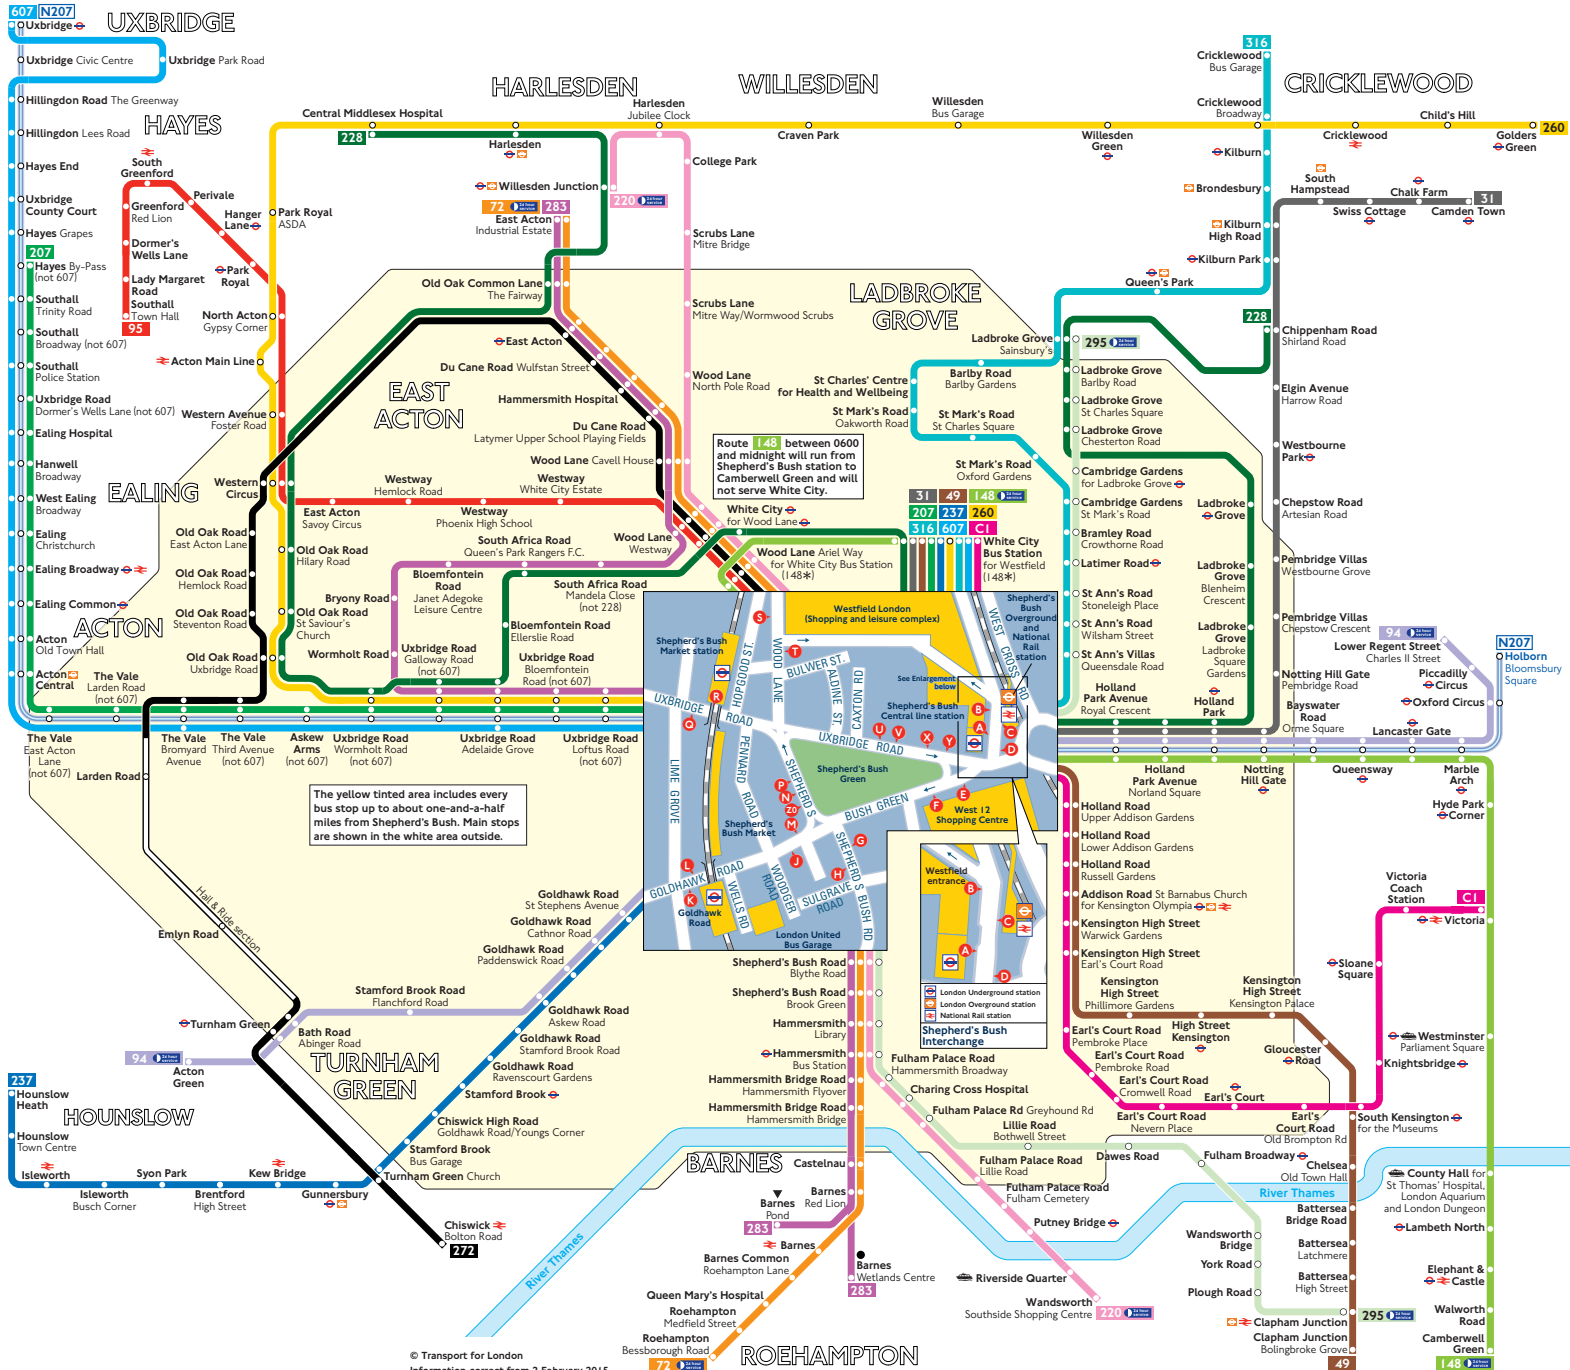

Buses from Shepherd's Bush

Key

- 49 Day buses in black
- N207 Night buses in blue
- Connections with London Underground
- Connections with National Rail
- Connections with river boats
- Early mornings and evenings only
- Daytimes only when Wetlands Centre is open
- Limited stop
- Served between midnight and 0600 only

Red discs show the bus stop you need for your chosen bus service. The disc appears on the top of the bus stop in the street (see map of town centre in centre of diagram).

Route finder

Day buses including 24-hour services

Bus route	Towards	Bus stops
31	Camden Town	D
49	White City	B
72	Clapham Junction	D
94	White City	B
95	East Acton	H N S
148	Roehampton	F G T U
207	Acton Green	F G K
220	Piccadilly Circus	L M N X
228	Southall	F N S
237	Camberwell Green	T * X
260	White City *	E N S
272	Hayes	C P O
283	White City	F G R
295	Wandsworth	F G T U
316	Willesden Junction	H N S
607	Central Middlesex Hospital	A
CI	Maida Hill	D
N207	Hounslow Heath	C J K
N207	White City	B L M U
N207	Golders Green	C P O
N207	White City	B R
N207	Chiswick	N S
N207	Barnes Wetlands Centre (daytimes only when centre is open) or Barnes Pond at other times	F G R U
N207	East Acton	H P O
N207	Clapham Junction	F G
N207	Ladbroke Grove	H N Y
N207	Cricklewood	D
N207	White City	B
N207	Uxbridge	C P O
N207	White City	B R
N207	Victoria	D
N207	White City	B

Night buses

Bus route	Towards	Bus stops
N207	Holborn	R X
N207	Uxbridge	E P O