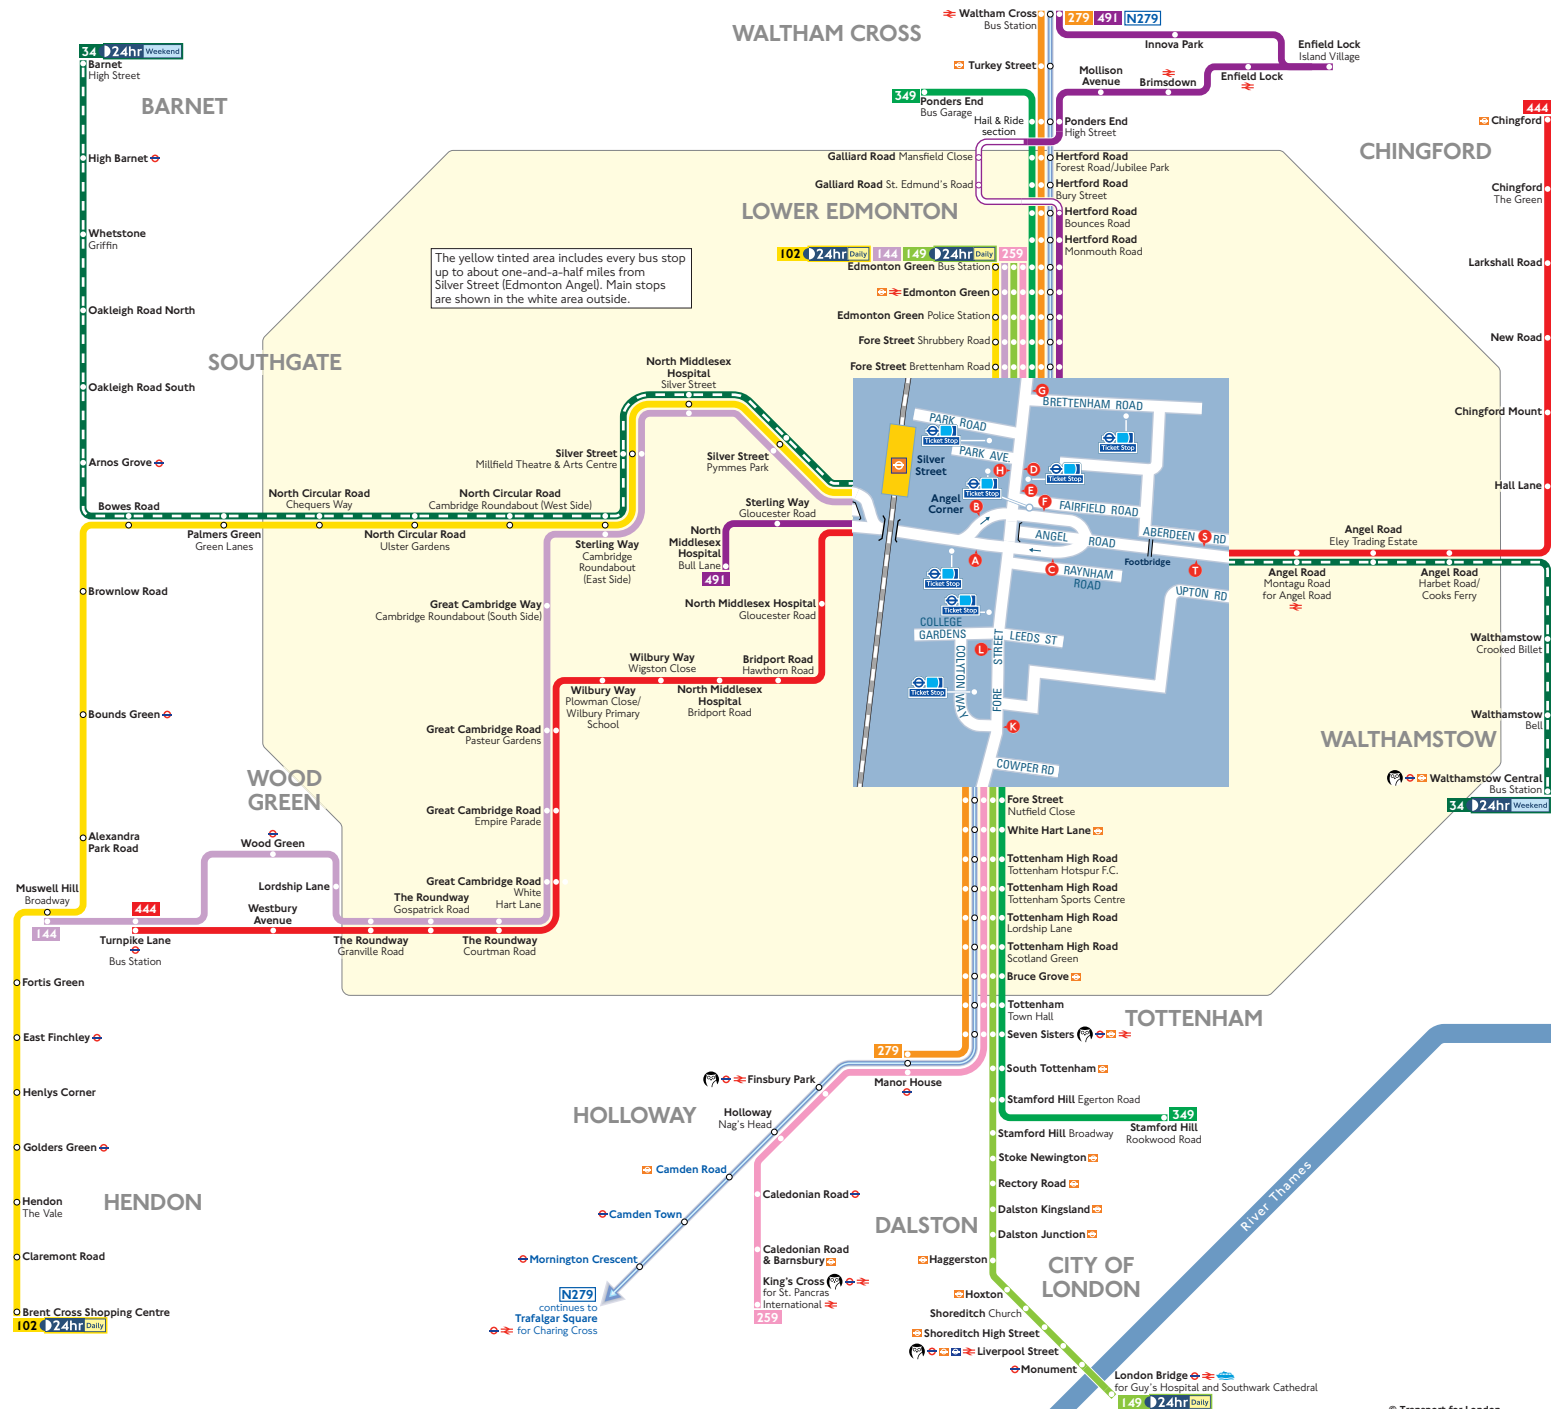

Buses from Silver Street (Edmonton Angel)

Route finder

Bus route	Towards	Bus stops
34 24hr Weekend	Barnet	A C T
102 24hr Daily	Walthamstow	B F S
	Brent Cross	A D G
	Edmonton Green	B H
144	Edmonton Green	B H
	Muswell Hill	A D G
149 24hr Daily	Edmonton Green	H L
	London Bridge	E G K
259	Edmonton Green	H L
	King's Cross	E G K
279	Manor House	E G K
	Waltham Cross	H L
349	Ponders End	H L
	Stamford Hill	E G K
444	Chingford	B F S
	Turnpike Lane	A C T
491	North Middlesex Hospital	A D G
	Waltham Cross	B H

Night buses

Bus route	Towards	Bus stops
N279	Trafalgar Square	E G K
	Waltham Cross	H L

Key

- 34** Day buses in black
- N279** Night buses in blue
- Connections with London Underground
- Connections with London Overground
- Connections with TfL Rail
- Connections with National Rail
- Connections with Docklands Light Railway
- Connections with river boats
- Operates daily with 24-hour service Friday and Saturday nights
- Tube station with 24-hour service Friday and Saturday nights

Ways to pay

- Use your contactless debit or credit card. It's the same fare as Oyster and there is no need to top up.
- Top up your Oyster pay as you go credit or buy Travelcards and bus & tram passes at around 4,000 shops across London.
- Sign up for an online account to top up online and see your travel history and spending.