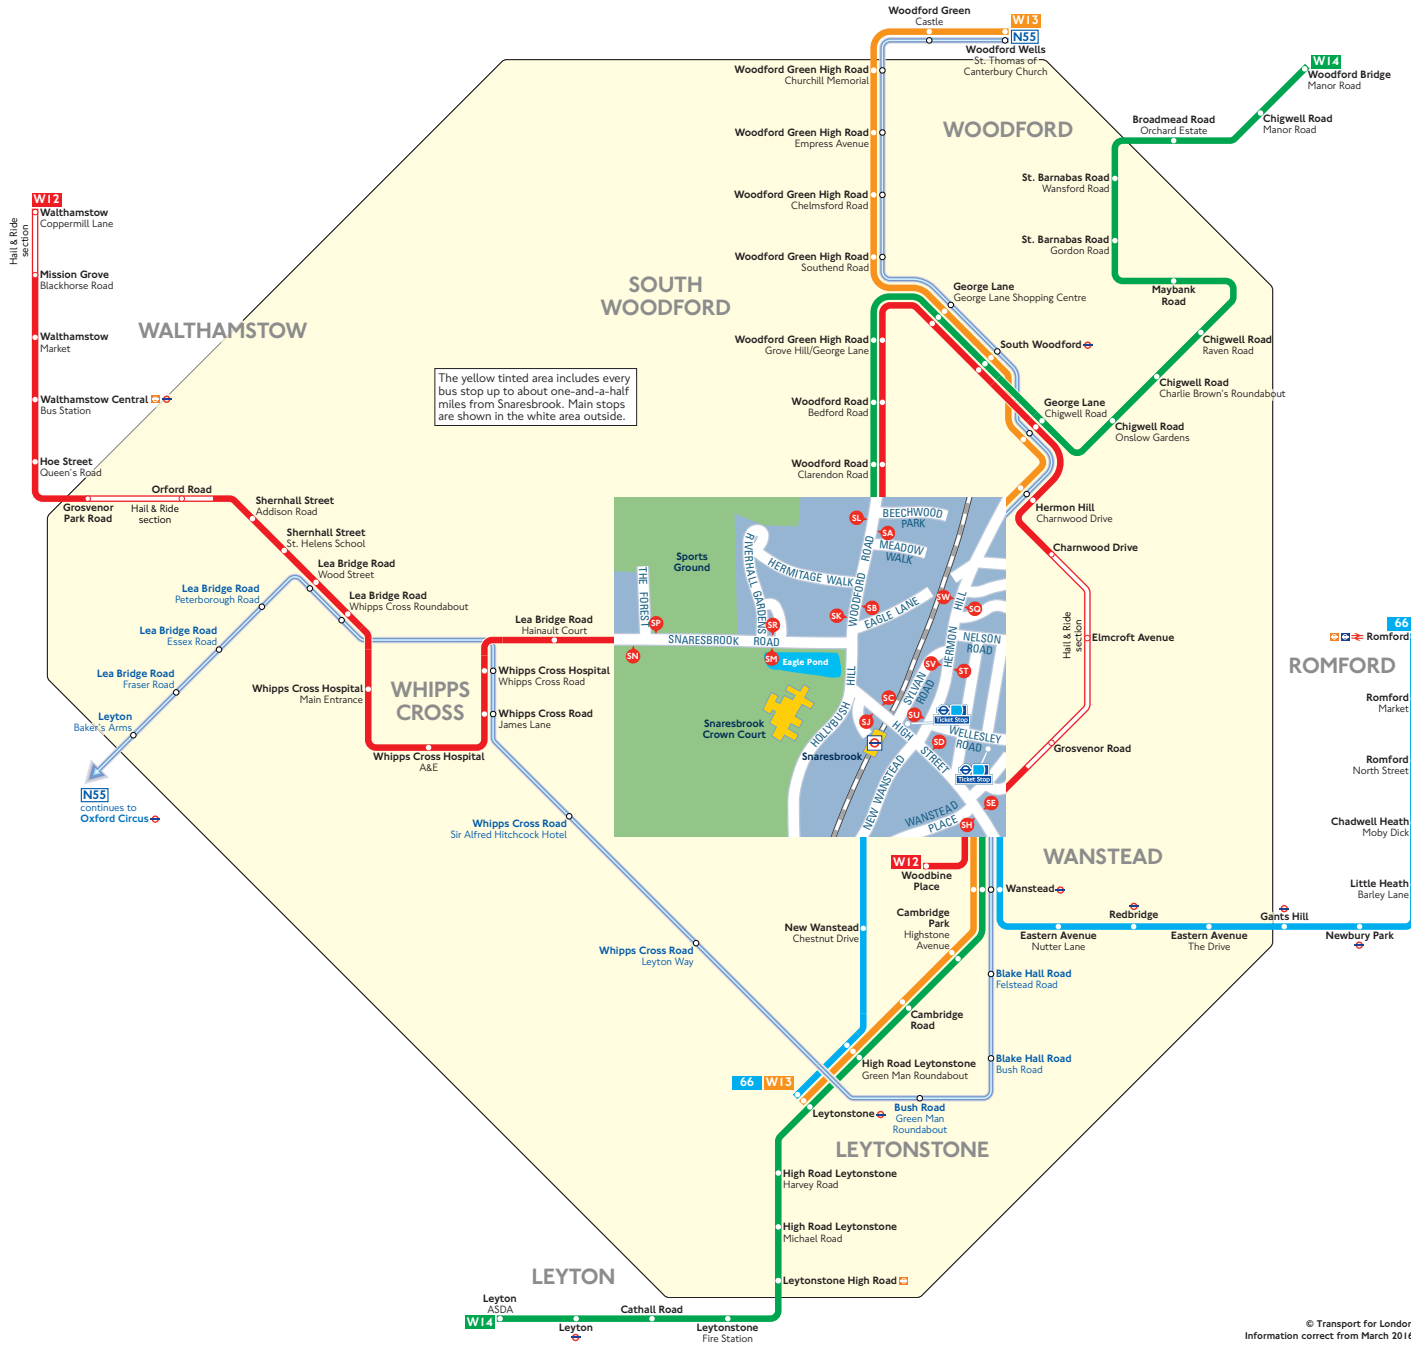

Buses from Snaresbrook

Route finder

Bus route	Towards	Bus stops
66	Leytonstone	SN
	Romford	SD SE
W12	Walthamstow	SA SB SH SM SN
	Wanstead	SD SE SF ST
W13	Leytonstone	SD SE SF SW
	Woodford Wells	SH SJ SK SL
W14	Leyton	SH SJ SK SL
	Woodford Bridge	SH SJ SK SL

Night buses

Bus route	Towards	Bus stops
N55	Oxford Circus	SD SE SF ST
	Woodford Wells	SH SJ SK SW

Key

- 66** Day buses in black
- N55** Night buses in blue
- Connections with London Underground
- Connections with London Overground
- Connections with TfL Rail
- Connections with National Rail

Ways to pay

- Use your contactless debit or credit card. It's the same fare as Oyster and there is no need to top up.
- Top up your Oyster pay as you go credit or buy Travelcards and bus & tram passes at around 4,000 shops across London.
- Sign up for an online account to top up online and see your travel history and spending.