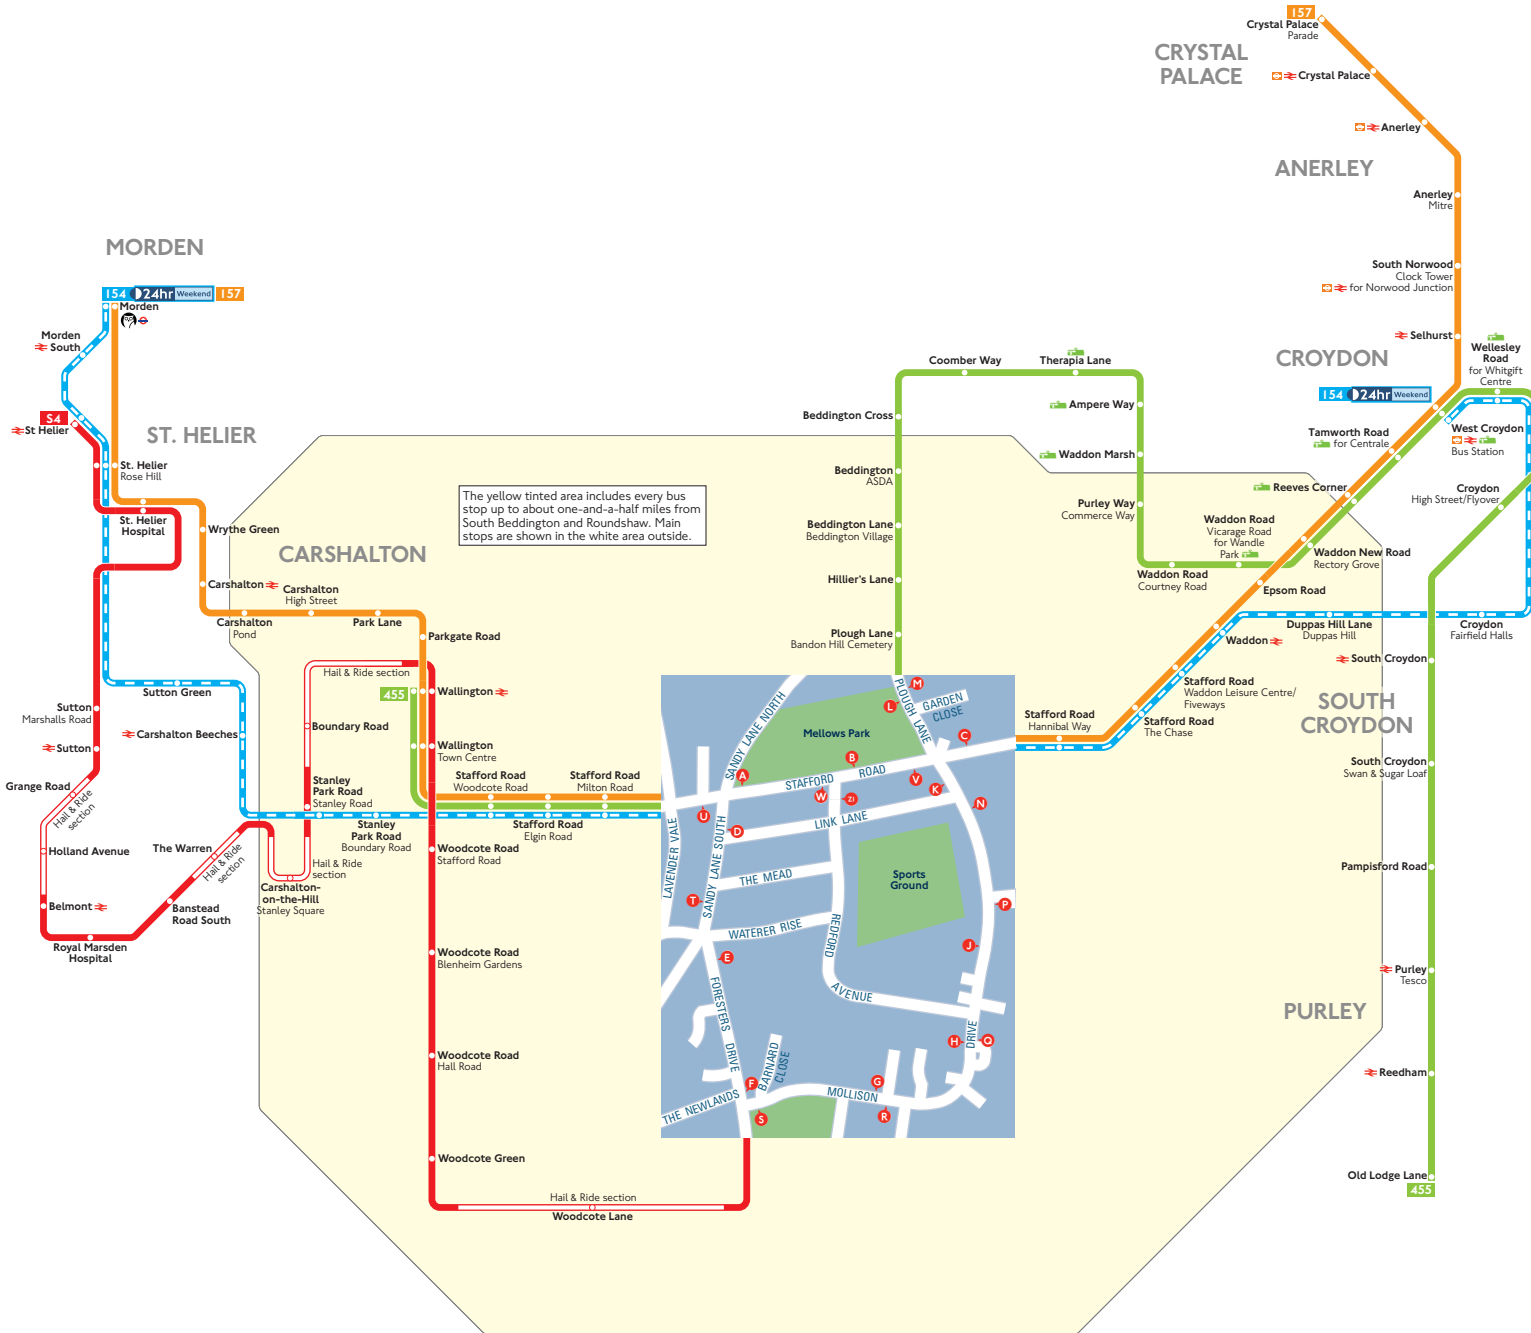

# Buses from South Beddington and Roundshaw

## Route finder

Bus route	Towards	Bus stops
154 24hr Weekend	Morden	N P O R S T U
	West Croydon	C D E F G H I K
157	Crystal Palace	A B C
	Morden	U V W
455	Old Lodge Lane	D E F G H I K L
	Wallington	M N P O R S T U
S4	St. Helier	N P O R S

## Key

- Connections with London Underground
- Connections with London Overground
- Connections with National Rail
- Connections with London Trams
- Operates daily with 24-hour service Friday and Saturday nights when Night Tube services operate
- Tube station with 24-hour service Friday and Saturday nights when Night Tube services operate

## Ways to pay

- Use your contactless debit or credit card. It's the same fare as Oyster and there is no need to top up.
- Top up your Oyster pay as you go credit or buy Travelcards and bus & tram passes at around 4,000 shops across London.
- Sign up for an online account to top up online and see your travel history and spending.