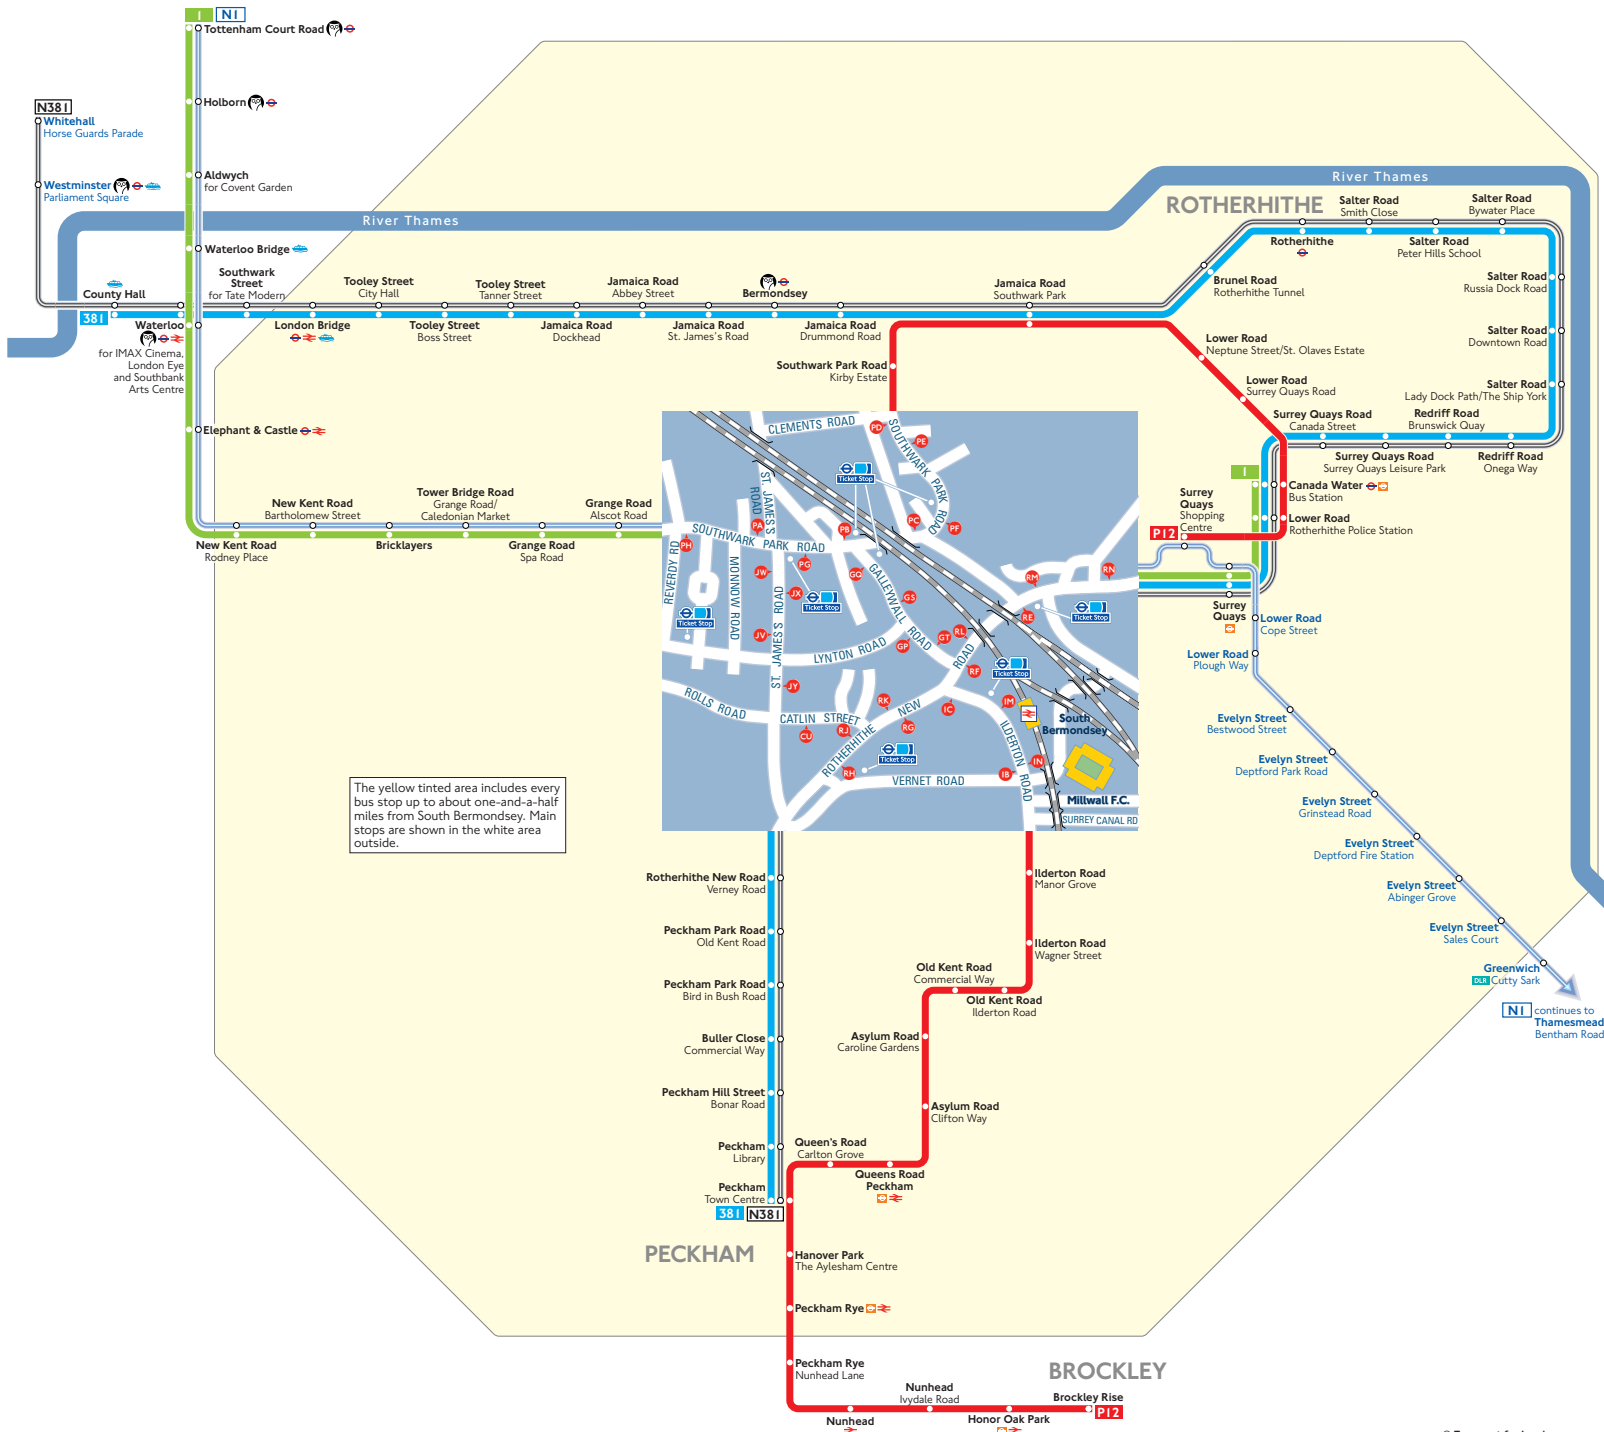

Buses from South Bermondsey

Route finder

Bus route	Towards	Bus stops
I	Canada Water	CS CP CB CB RL CL RH RN
	Tottenham Court Road	CS CP CB CB RH RE RF
381	County Hall	CU CS CP CB BV BV PB BJ RL RH RN
	Peckham	CS CP CB BV BV PB BJ RL RH RN
P12	Brockley Rise	MS MS BV BV PE PE PF PG PK
	Surrey Quays	CU CS CP BV BV PB PB PC PD PG

Night buses

Bus route	Towards	Bus stops
N1	Thamesmead	CS CP CB CB RL CL RH RN
	Tottenham Court Road	CS CP CB CB RH RE RF
N381	Peckham	CU CS CP BV BV PB BJ RL RH RN
	Trafalgar Square	CU CS CP BV BV PB BJ RL CL RH RN

Key

- I** Day buses in black
- N1** Night buses in blue
- Connections with London Underground
- Connections with London Overground
- Connections with National Rail
- Connections with Docklands Light Railway
- Connections with river boats
- Tube station with 24-hour service Friday and Saturday nights when Night Tube services operate

Ways to pay

- Use your contactless debit or credit card. It's the same fare as Oyster and there is no need to top up.
- Top up your Oyster pay as you go credit or buy Travelcards and bus & tram passes at around 4,000 shops across London.
- Sign up for an online account to top up online and see your travel history and spending.