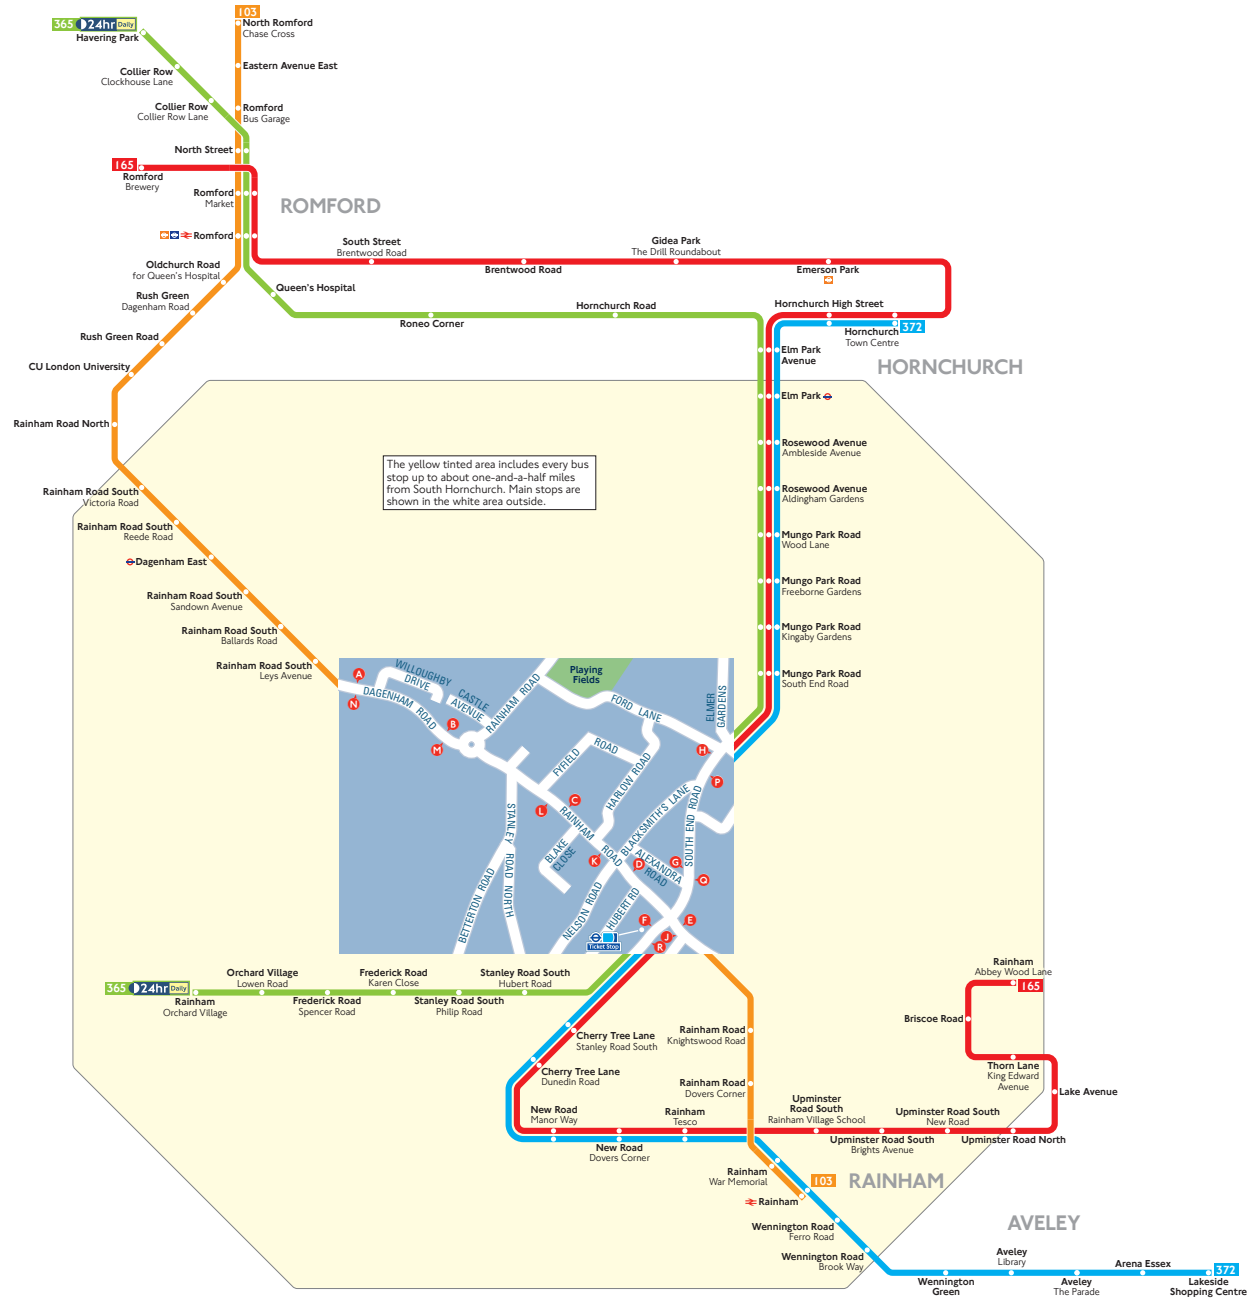

Buses from South Hornchurch

Route finder

Bus route	Towards	Bus stops
103	North Romford	J K L M N
	Rainham	A B C D E
165	Rainham Abbey Wood Lane	P Q R
	Romford	F G H
365	24hr Daily Havering Park	F G H
	Rainham Orchard Village	P Q R
372	Hornchurch	F G H
	Lakeside Shopping Centre	P Q R

Other buses

Bus route	Towards	Bus stops
652	Rainham Abbey Wood Lane	P Q R
School Journey	Upminster	F G H

Key

	Connections with London Underground
	Connections with London Overground
	Connections with TfL Rail
	Connections with National Rail

Ways to pay

	Use your contactless debit or credit card. It's the same fare as Oyster and there is no need to top up.
	Top up your Oyster pay as you go credit or buy Travelcards and bus & tram passes at around 4,000 shops across London.
	Sign up for an online account to top up online and see your travel history and spending.