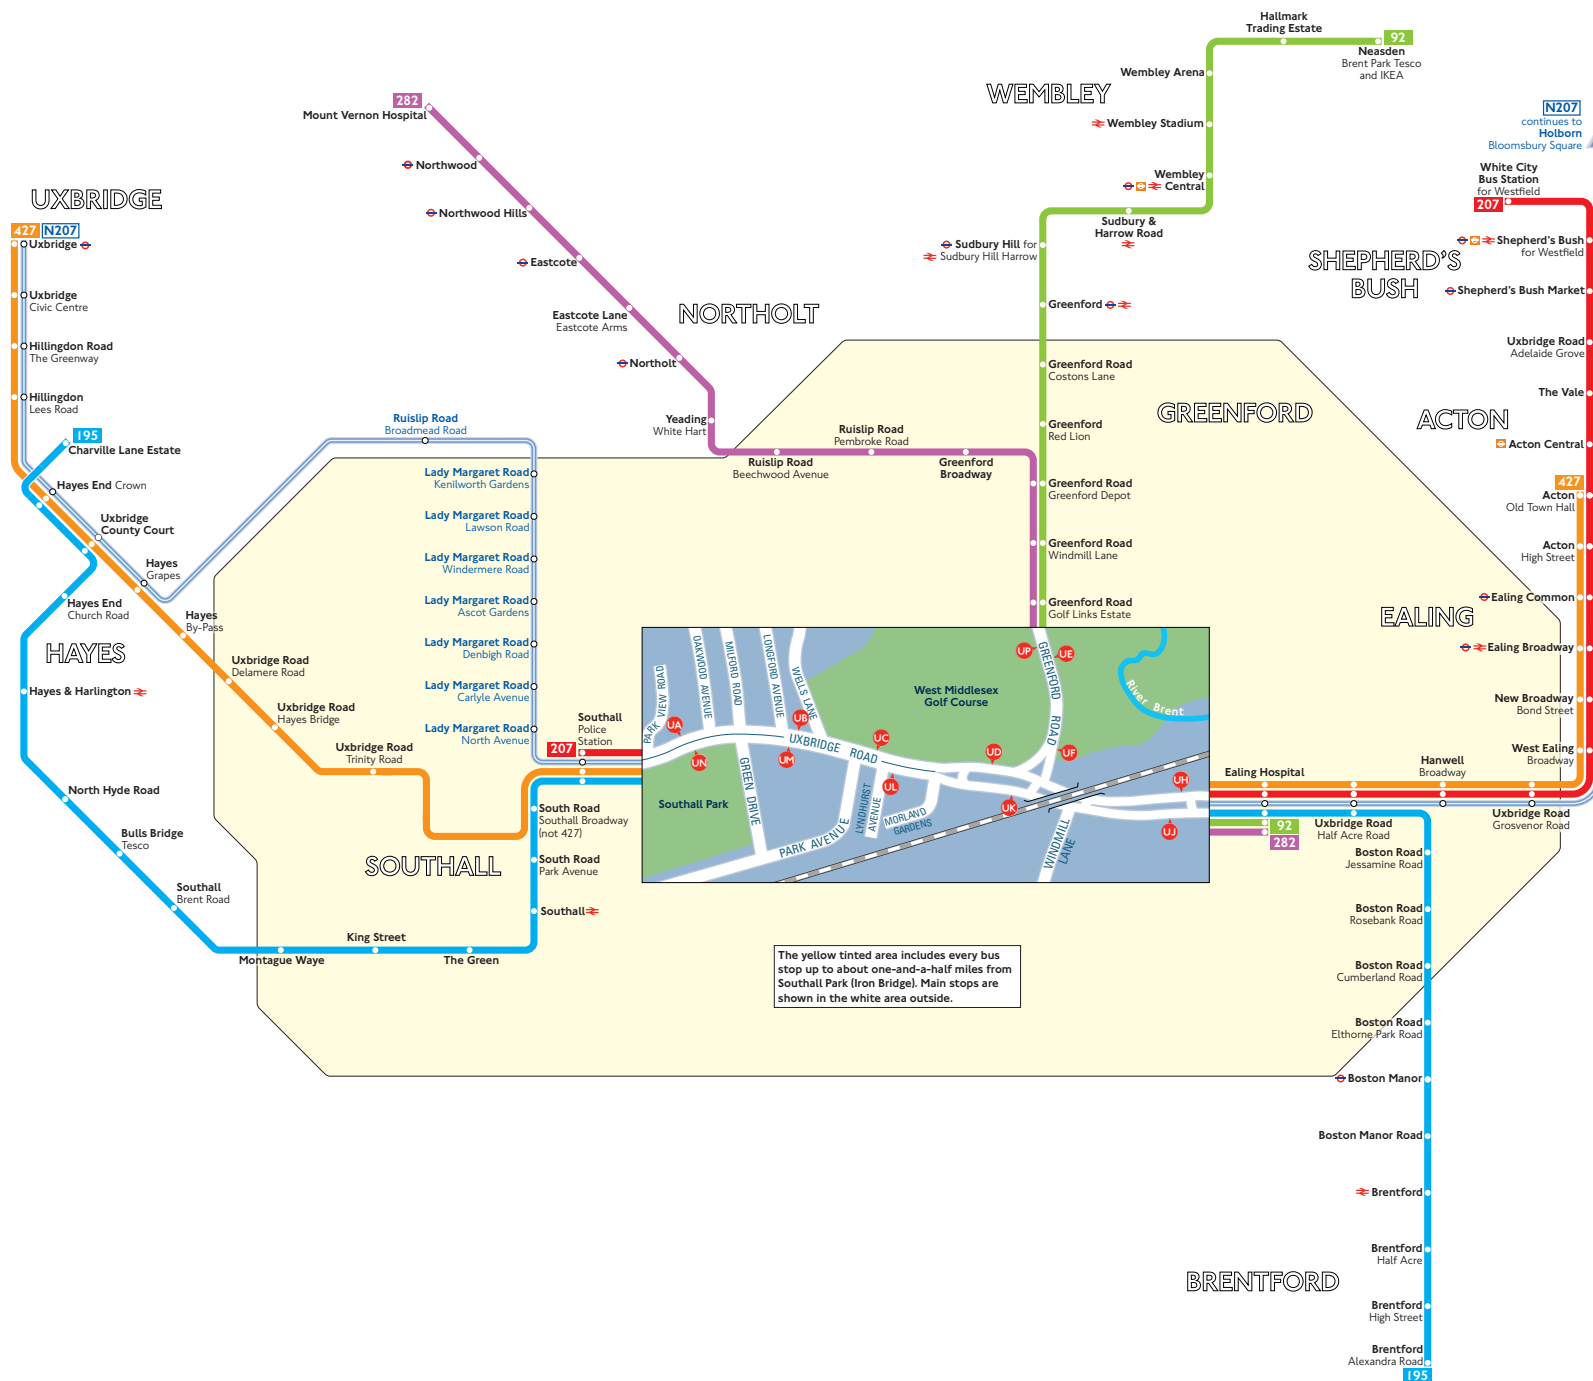

Buses from Southall Park (Iron Bridge)

Key

- 92 Day buses in black
- N207 Night buses in blue
- Connections with London Underground
- Connections with London Overground
- Connections with National Rail

Route finder

Day buses

Bus route	Towards	Bus stops
92	Ealing Hospital	UE UF UH
	Neasden	UD UJ UP
195	Brentford	UA UB UC UD UE
	Charville Lane Estate	UD UK UL UM UN
207	Southall	UD UK UL UM UN
	White City	UA UB UC UD UE
282	Ealing Hospital	UE UF UH
	Mount Vernon Hospital	UD UJ UP
427	Acton	UA UB UC UD UE
	Uxbridge	UD UK UL UM UN

Night buses

Bus route	Towards	Bus stops
N207	Holborn	UA UB UC UD UE
	Uxbridge	UD UK UL UM UN