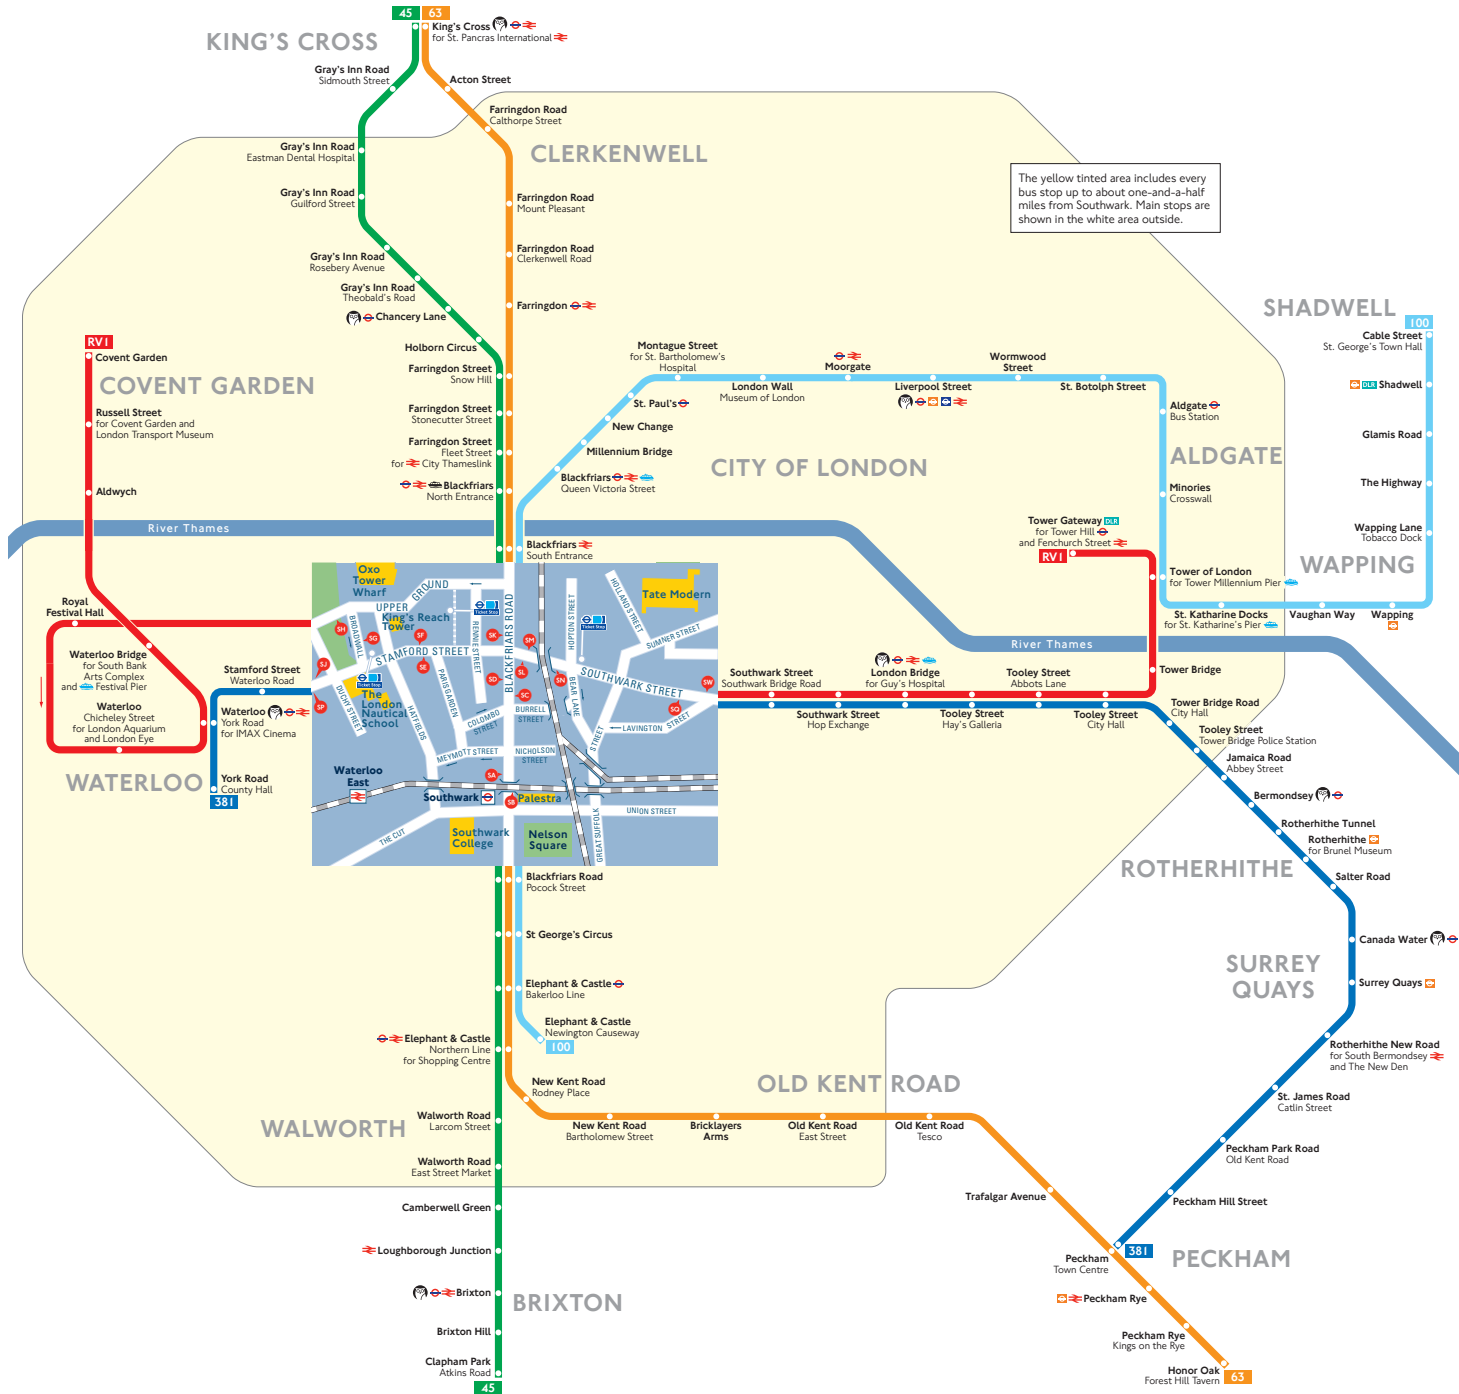

Buses from Southwark

Route finder

Bus route	Towards	Bus stops
45	Clapham Park	45 50
	King's Cross	45 50
63	Honor Oak	63 50
	King's Cross	63 50
100	Elephant & Castle	100 50
	Shadwell	100 50
381	Peckham	381 50 55
	Waterloo	381 50 55
RV1	Covent Garden	RV1 50 55 56
	Tower Gateway	RV1 50 55 56

Night buses

Bus route	Towards	Bus stops
N63	Crystal Palace	N63 50
	King's Cross	N63 50
N89	Erith	N89 50
	Trafalgar Square	N89 50
N343	New Cross	N343 50 55 56
	Trafalgar Square	N343 50 55 56
N381	Peckham	N381 50 55 56
	Trafalgar Square	N381 50 55 56