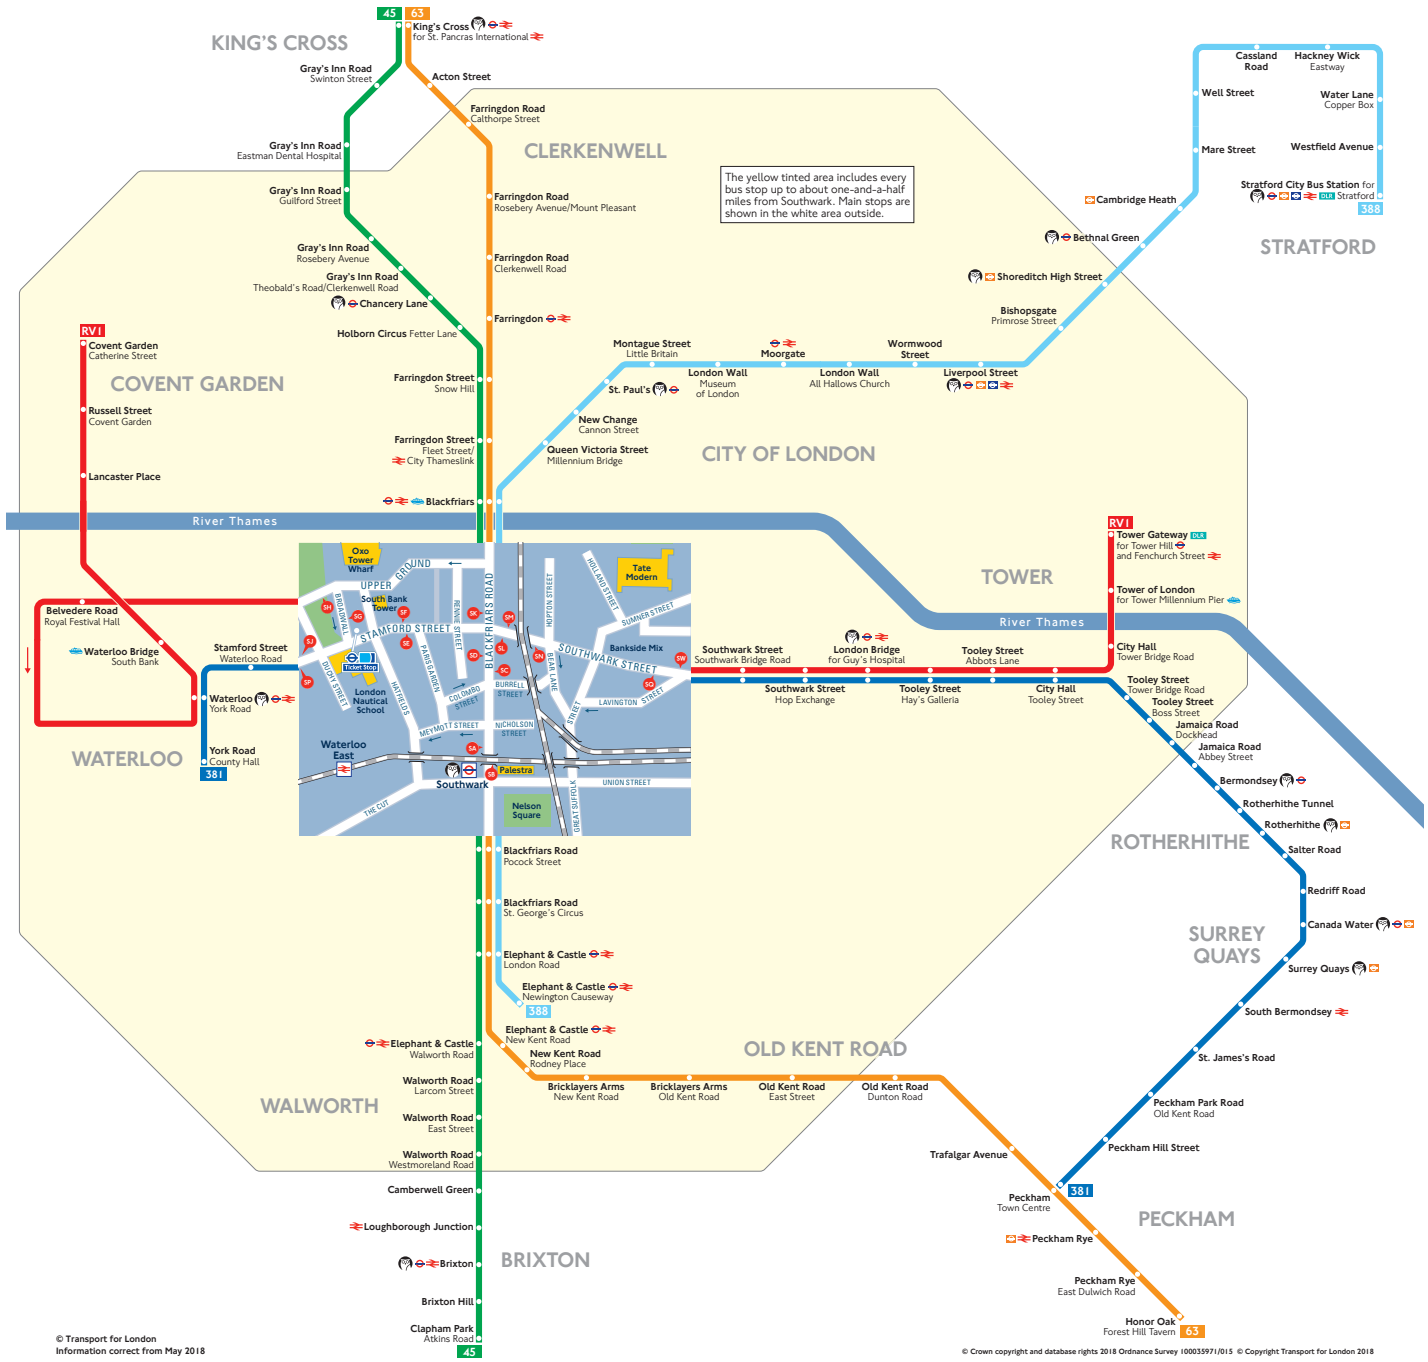

# Buses from Southwark

## Route finder

Bus route	Towards	Bus stops
45	Clapham Park	SB SC
	King's Cross	SA SD
63	Honor Oak	SB SC
	King's Cross	SA SD
381	Peckham	SP SU SM SW
	Waterloo	SE SG SH SO
388	Elephant & Castle	SB SC
	Stratford City Bus Station	SA SD
RV1	Covent Garden	SA SD
	Tower Gateway	SP SU SM SW

## Night buses

Bus route	Towards	Bus stops
N63	Crystal Palace	SB SC
	King's Cross	SA SD
N89	Erith	SB SC
	Trafalgar Square	SA SD
N343	New Cross Gate	SP SU SM SW
	Trafalgar Square	SE SG SH SO
N381	Peckham	SP SU SM SW
	Whitehall	SE SG SH SO

## Key

- Day buses in black
- Night buses in blue
- Connections with London Underground
- Connections with London Overground
- Connections with TfL Rail
- Connections with National Rail
- Connections with DLR
- Connections with river boats
- Tube/London Overground station with 24-hour service Friday and Saturday nights