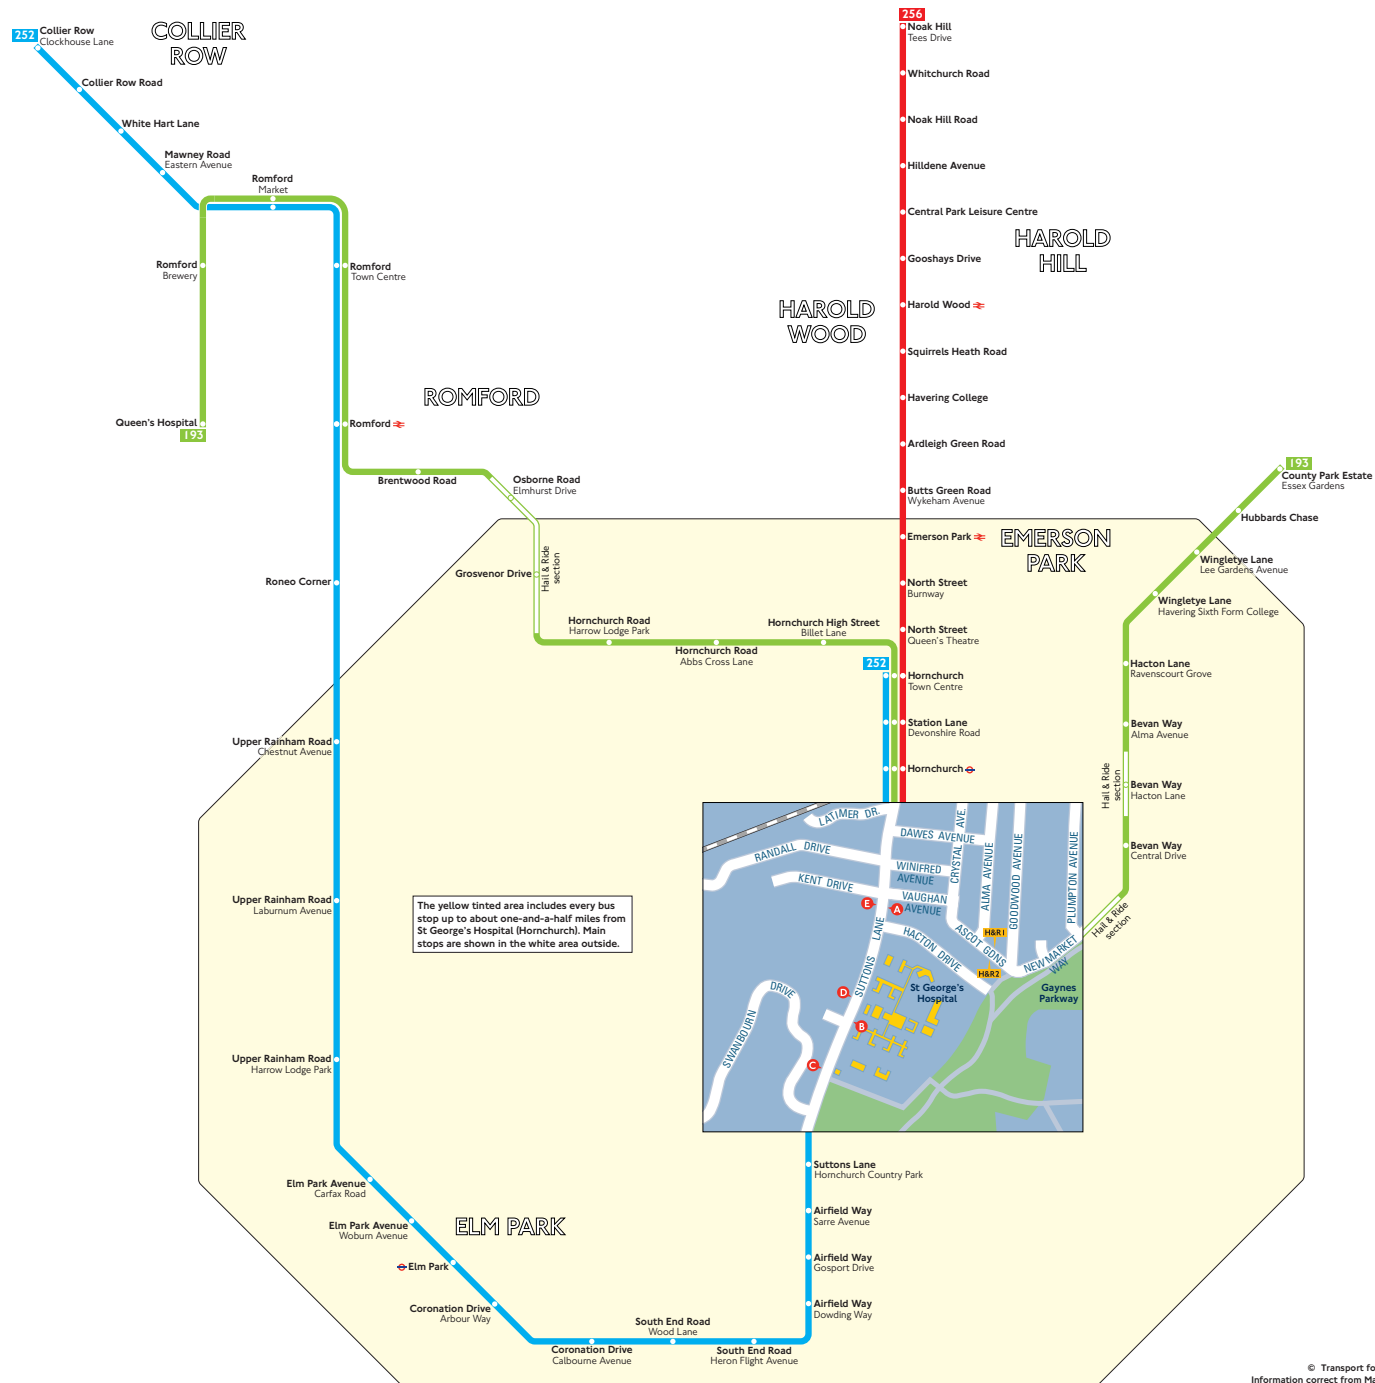

Buses from St George's Hospital (Hornchurch)

Key

- Connections with Underground
- Connections with National Rail

Route 193 operates as Hail & Ride on the sections of roads marked **H&R1** and **H&R2** on the map. Buses stop at any safe point along the road. There are no bus stops at these locations, but please indicate clearly to the driver when you wish to board or alight.

Red discs show the bus stop you need for your chosen bus service. The disc **A** appears on the top of the bus stop in the street (see map of town centre in centre of diagram).

Route finder

Day buses

Bus route	Towards	Bus stops
193	County Park Estate	H&R1
	Queen's Hospital	H&R2
252	Collier Row	A B
	Hornchurch	C D E
256	Noak Hill	C D E

Other buses

Bus route	Towards	Bus stops
652	Rainham Abbey Wood Lane	A B
School journey	Upminster	C D E