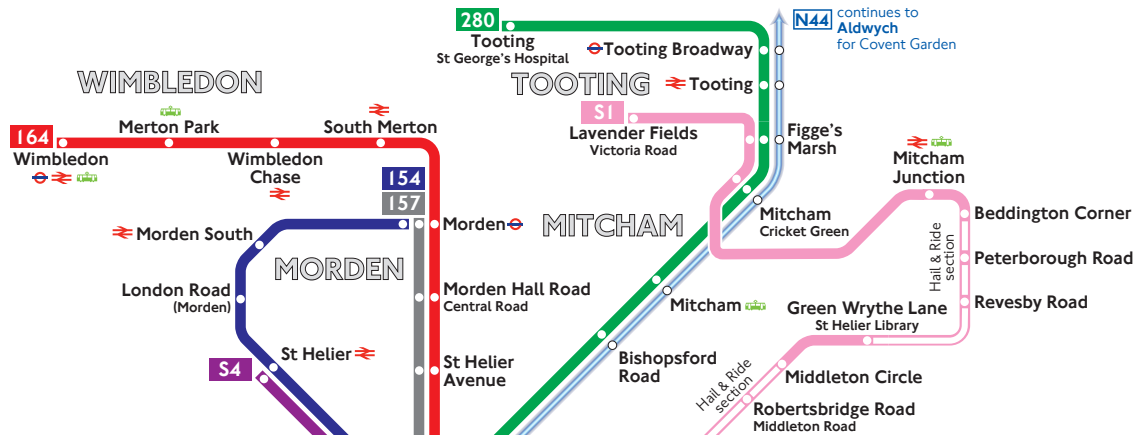

Buses from St Helier Hospital and Rose Hill

Route finder

Night buses

Bus route	Towards	Bus stops
151	Wallington	HB, RK, RS, RW
	Worcester Park	HA, RL, RP, RU
154	Morden	RC, RS, RW
	West Croydon	RD, RP, RU
157	Crystal Palace	HB, RG, RK
	Morden	HA, RE, RL
164	Sutton	RG, RP, RU
	Wimbledon	RE, RS, RW
280	Belmont	RJ, RP, RU
	Tooting	RH, RS, RW
S1	Banstead	HB, H&R2
	Lavender Fields	HA, H&R1
S4	Roundshaw+	HB, RD, RK
	St Helier Station+	HA, RC, RL

+ Mondays to Saturdays except evenings

Hail & Ride

Route S1 operates as Hail & Ride on Robertsbridge Road marked H&R1 and H&R2 on the map.

Buses stop at any safe point along the road. There are no bus stops at these locations, but please indicate clearly to the driver when you wish to board or alight.

Night buses

Bus route	Towards	Bus stops
N44	Aldwych	RH, RS, RW
	Sutton	RJ, RP, RU

© Transport for London TFL 27816.03.14 (T)
Information correct from February 2014