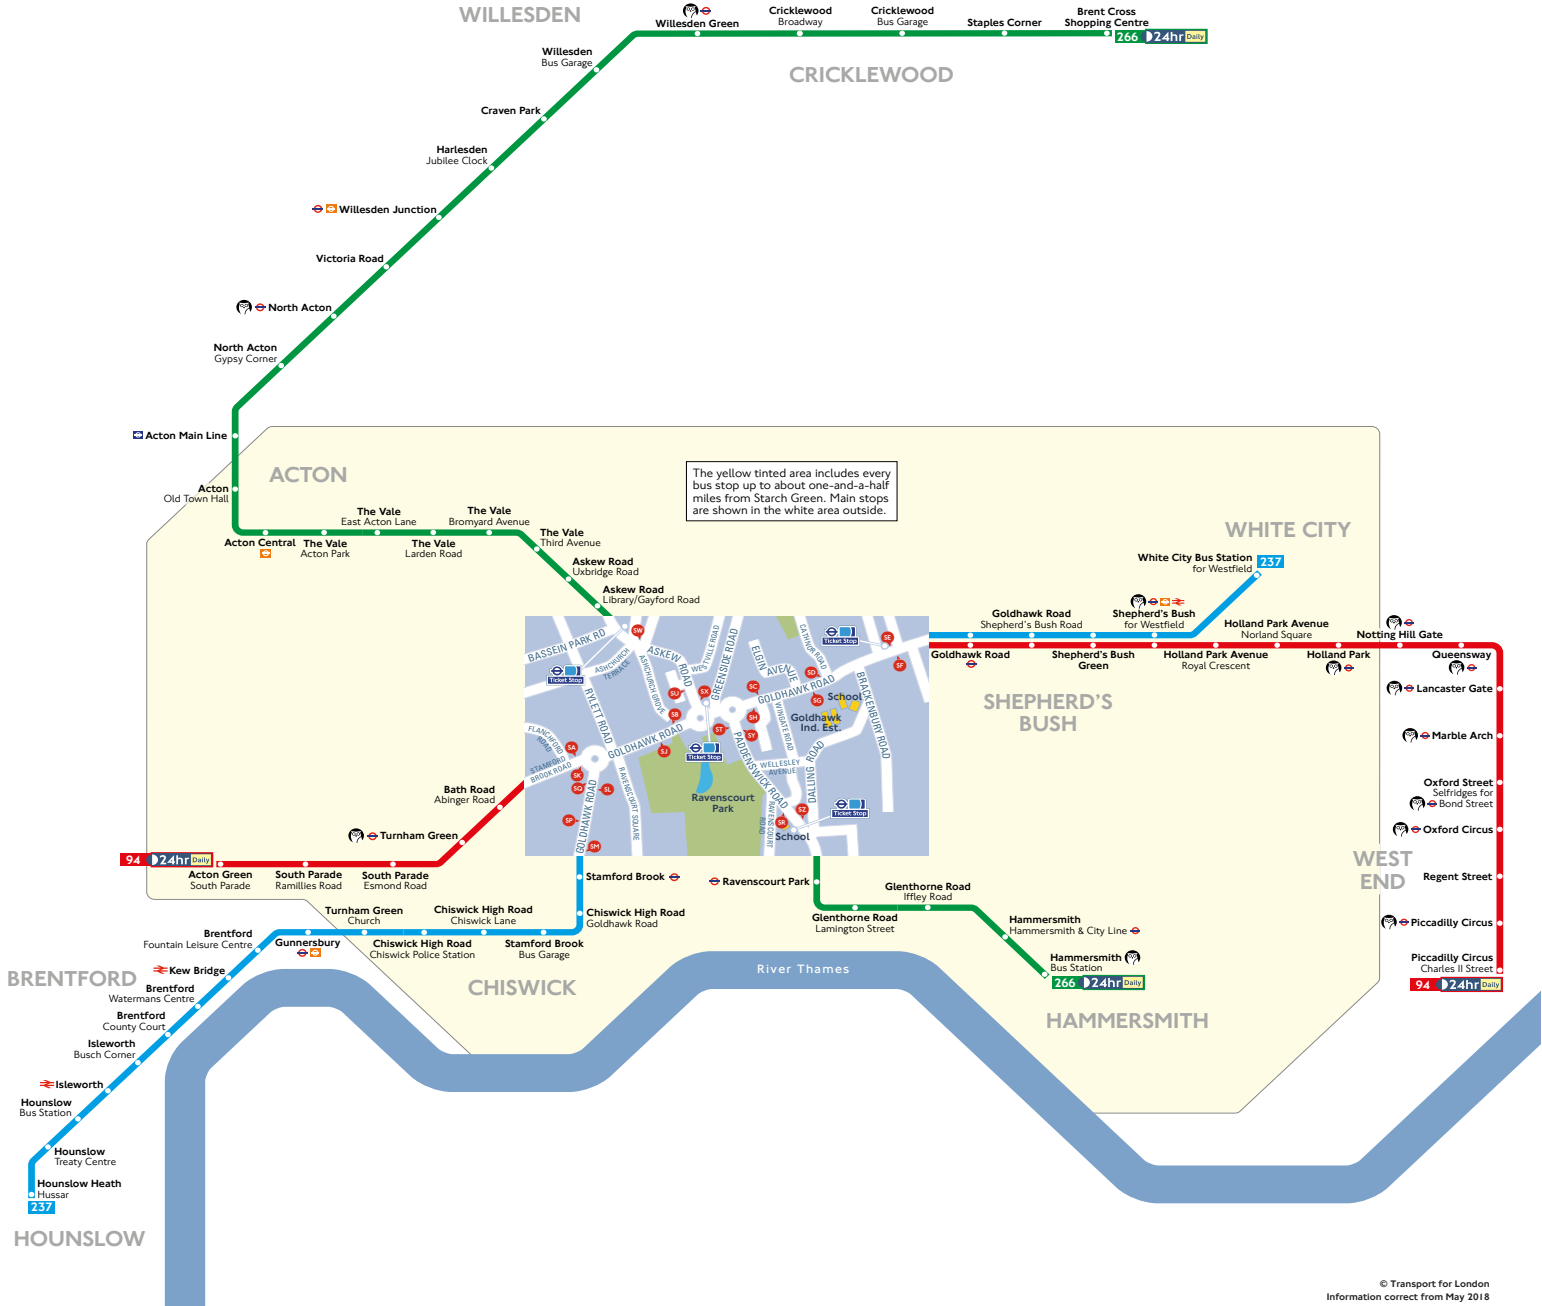

Buses from Starch Green

Route finder

Bus route	Towards	Bus stops
94 24hr Daily	Acton Green	SP, SO, SH, SJ, SK
	Piccadilly Circus	SA, SB, SC, SD, SE
237	Hounslow Heath	SF, SG, SH, SJ, SL, SM
	White City	SN, SO, SP, SQ, SR, SS
266 24hr Daily	Brent Cross	ST, SU, SV
	Hammersmith	SW, SX, SY, SZ

Key

- Connections with London Underground
- Connections with London Overground
- Connections with TfL Rail
- Connections with National Rail
- Tube station with 24-hour service Friday and Saturday nights

Ways to pay

- Use your contactless debit or credit card. It's the same fare as Oyster and there is no need to top up.
- Top up your Oyster pay as you go credit or buy Travelcards and bus & tram passes at around 4,000 shops across London.
- Sign up for an online account to top up online and see your travel history and spending.