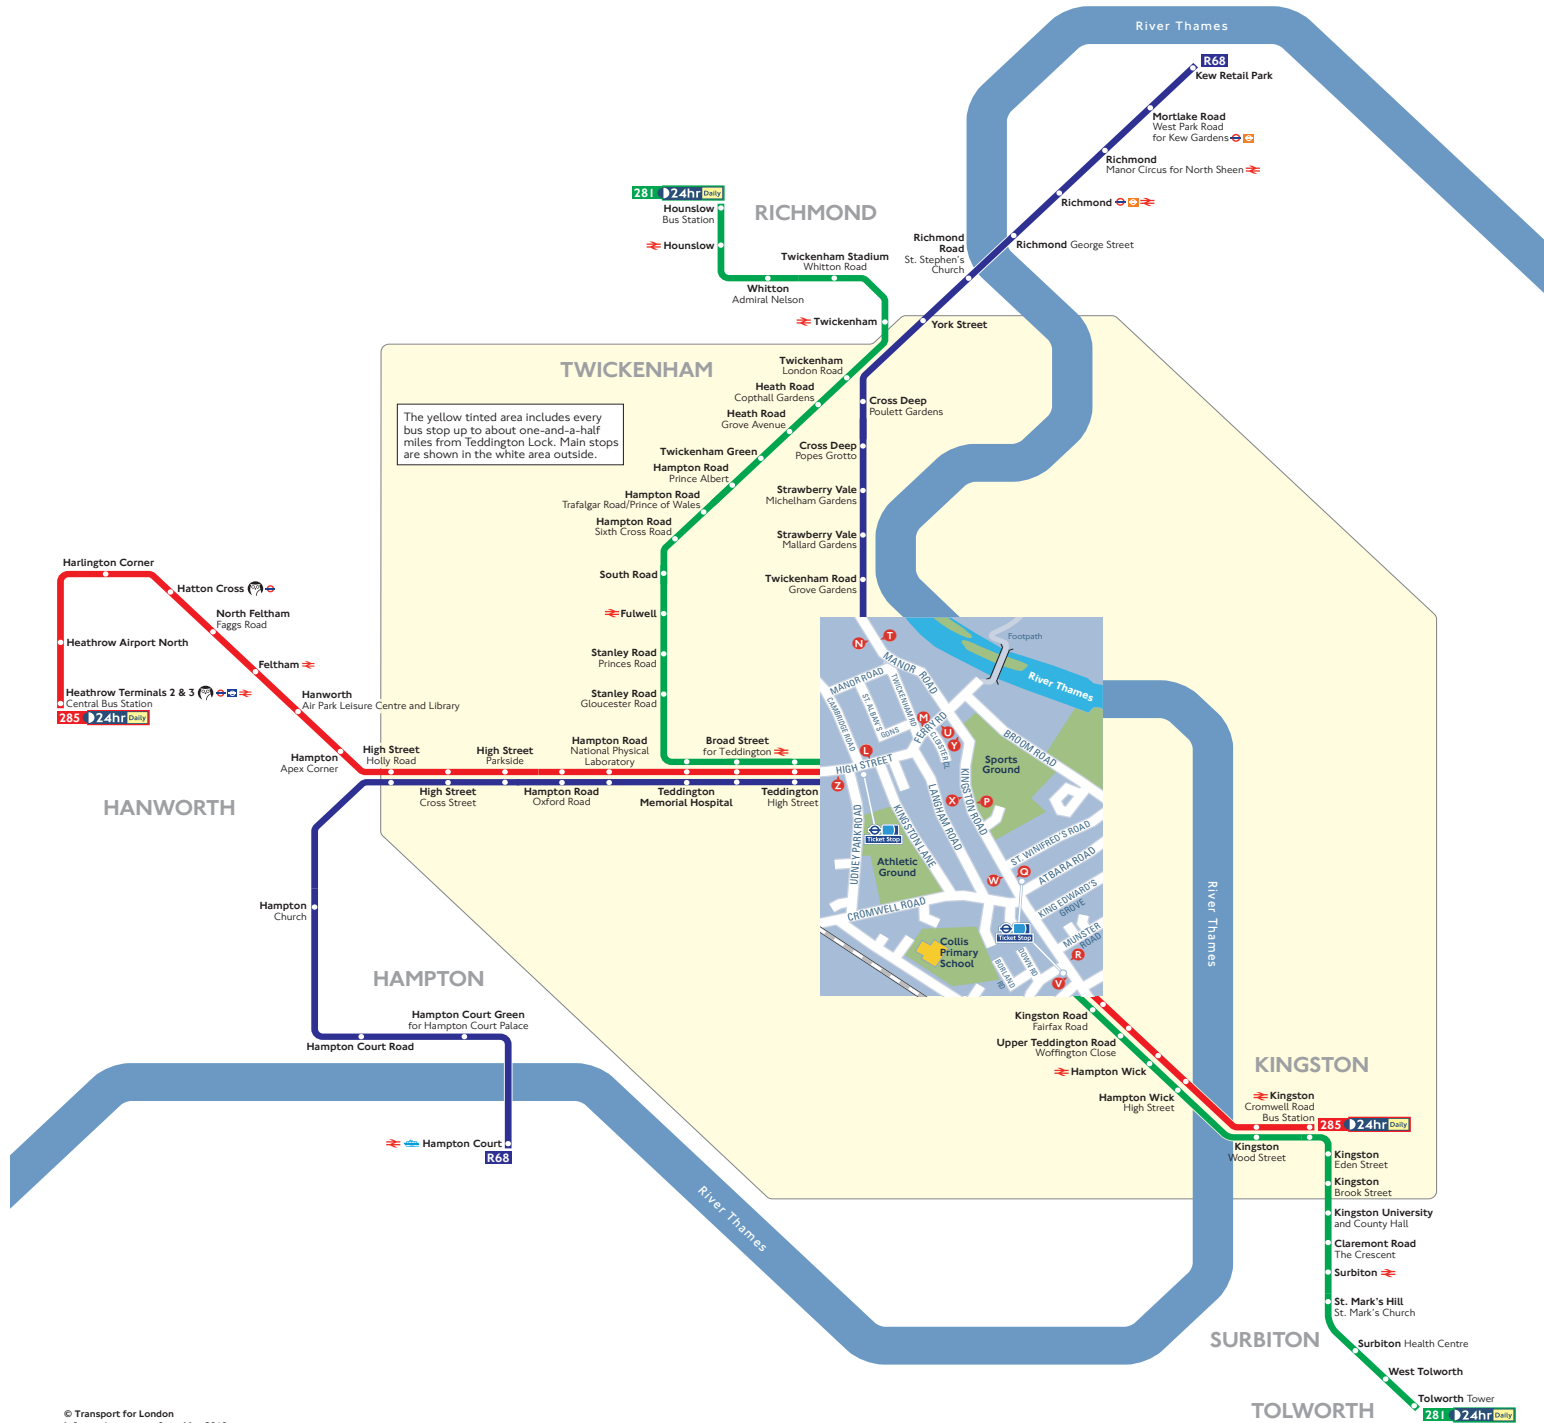

Buses from Teddington Lock

Route finder

Bus route	Towards	Bus stops
281	Hounslow	V W X Y Z
	Tolworth	L M P O R
285	Heathrow Terminals 2 & 3	V W X Y Z
	Kingston	L M P O R
R68	Hampton Court	T U Z
	Kew Retail Park	L M N

Other buses

Bus route	Towards	Bus stops
681 sch	Hounslow	V W X Y Z

Key

	Connections with London Underground
	Connections with London Overground
	Connections with TfL Rail
	Connections with National Rail
	Connections with river boats
	Tube station with 24-hour service Friday and Saturday nights

Ways to pay

Top up your Oyster pay as you go credit or buy Travelcards and bus & tram passes at around 4,000 shops across London.