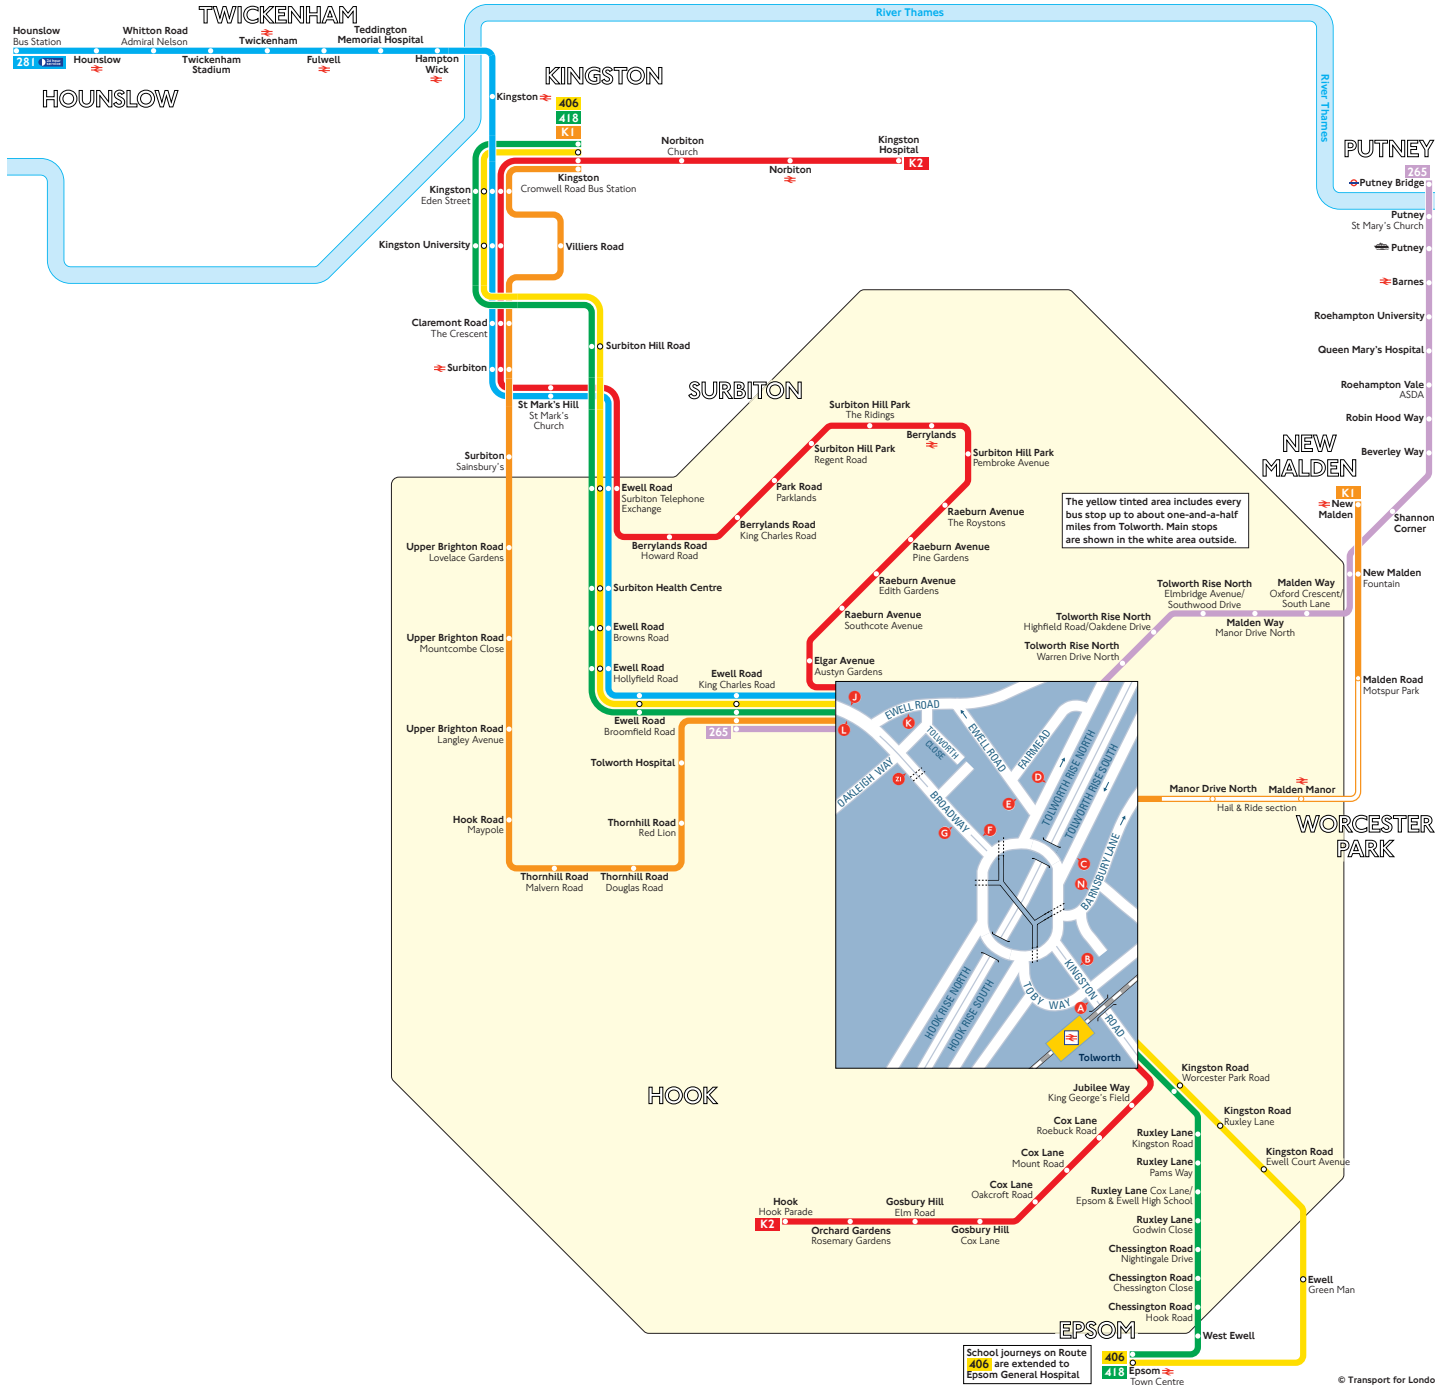

Buses from Tolworth

Key

- Connections with London Underground
- Connections with National Rail
- Connections with river boats
- Mondays to Fridays only
- School journey

Red discs show the bus stop you need for your chosen bus service. The disc **A** appears on the top of the bus stop in the street (see map of town centre in centre of diagram).

Route finder

Day buses including 24-hour services

Bus route	Towards	Bus stops
265	Putney	D F J
	Tolworth Ewell Road	C G L
281	Hounslow	E K L
	Epsom	B F J
406	Kingston	A G L
	New Malden	F N J
418	Kingston	A G L
	New Malden	F N J
K1	Hook	B F J
	Kingston	A G L
K2	Hook	B F J
	Kingston	A G L