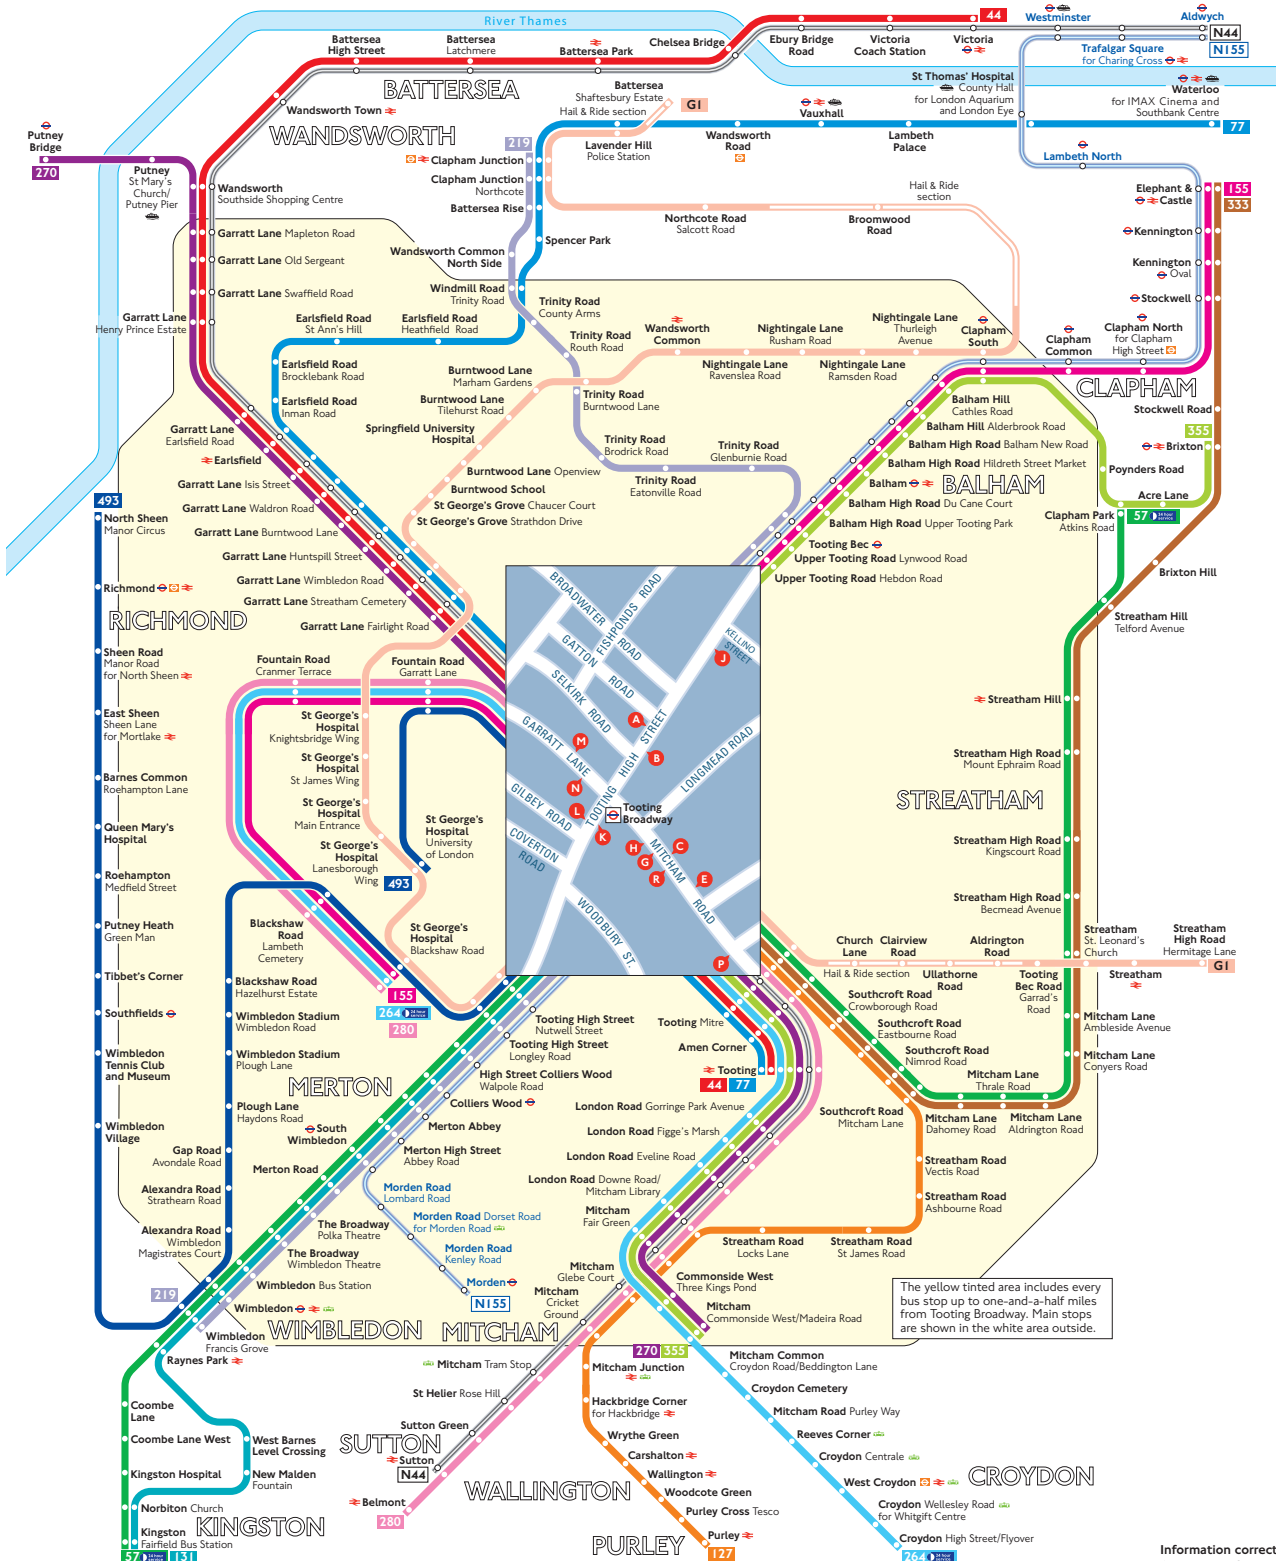

Buses from Tooting Broadway

Route finder Day buses including 24-hour services

Bus route	Towards	Bus stops
44	Tooting	B M
57	Victoria	A N P
77	Clapham Park	C L
127	Kingston	N P
131	Tooting	B M
155	Waterloo	H N P
219	Purley	C
264	Kingston	N
270	Elephant & Castle	A L
280	St George's Hospital	B D N
333	Clapham Junction	A L
355	Wimbledon	B D K
493	Croydon	B L
G1	St George's Hospital	H N P
	Mitcham	B M
	Putney Bridge	H N P
	Belmont	B L
	St George's Hospital	H N P
	Elephant & Castle	C
	Brixton	A G P
	Mitcham	B E J
	Richmond	H M
	St George's Hospital	H N P
	Battersea	H K P
	Streatham	C L

Night buses

Bus route	Towards	Bus stops
N44	Aldwych	H N P
N155	Sutton	B M
	Aldwych	A L
	Morden	B D K

Key

- Connections with London Underground
- Connections with London Overground
- Connections with National Rail
- Connections with Tramlink
- Connections with river boats

Red discs show the bus stop you need for your chosen bus service. The disc **A** appears on the top of the bus stop in the street (see map of town centre in centre of diagram).