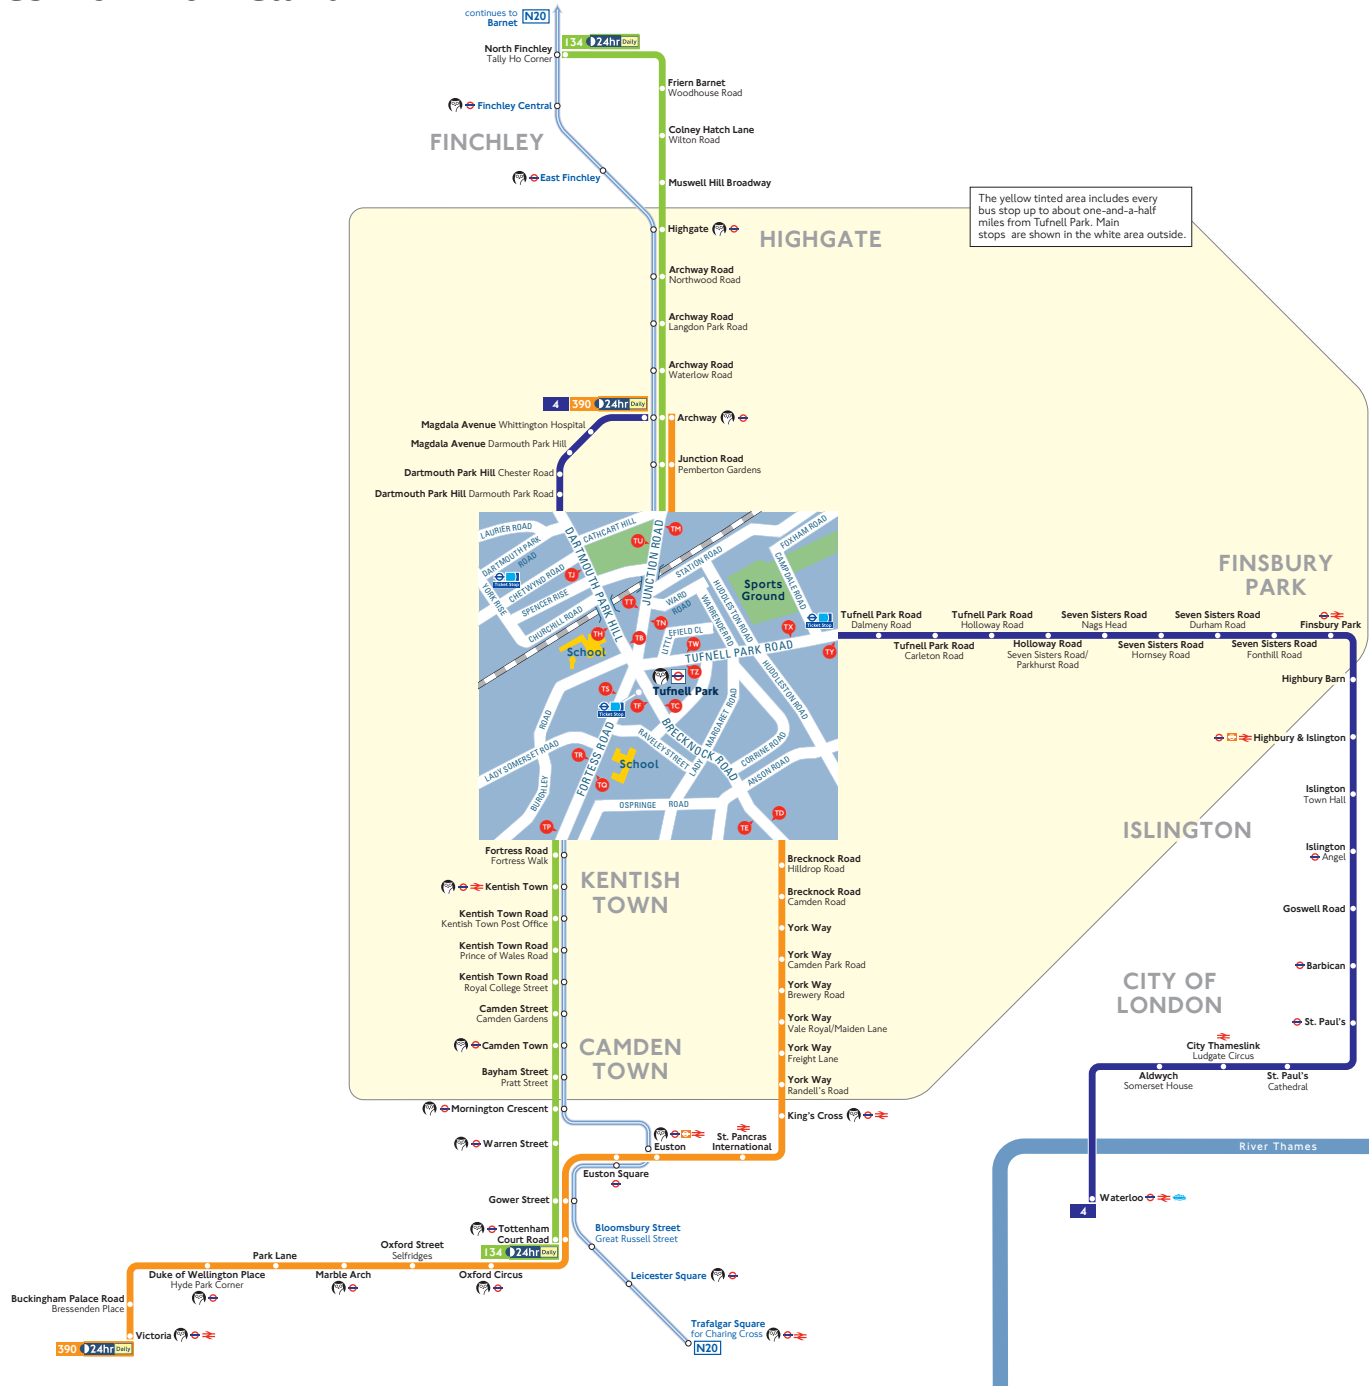

# Buses from Tufnell Park

## Route finder

Bus route	Towards	Bus stops
4	Archway	T8 T9 T11 T12
	Waterloo	T8 T9 T11
134 24hr Daily	North Finchley	T8 T9 T11 T12 T13
	Tottenham Court Road	T8 T9 T11
390 24hr Daily	Archway	T8 T9 T11 T12
	Victoria	T8 T9 T11 T12

## Night buses

Bus route	Towards	Bus stops
N20	Barnet	T8 T9 T11 T12 T13
	Trafalgar Square	T8 T9 T11