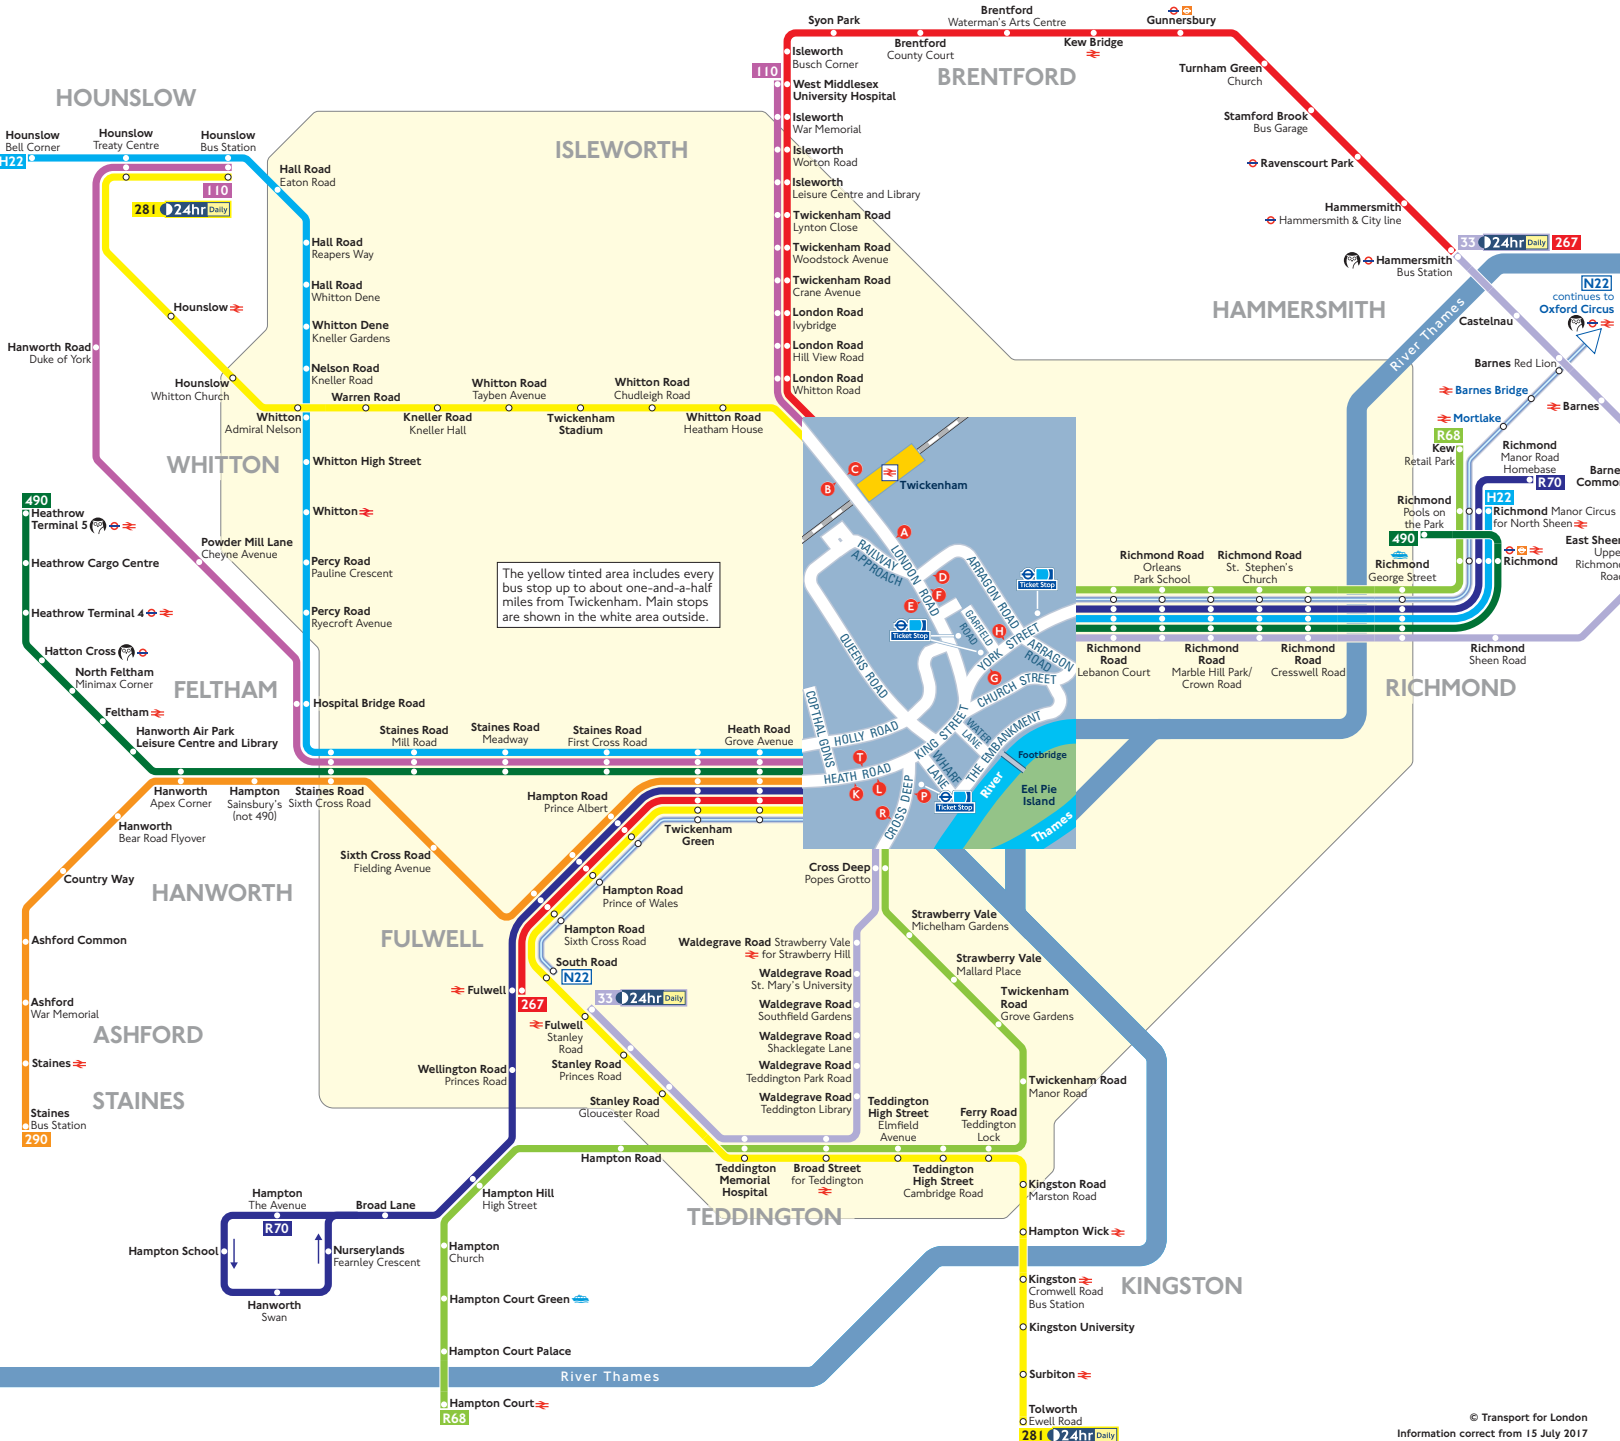

Buses from Twickenham

Route finder

Bus route	Towards	Bus stops
33	Fulwell	G F
	Hammersmith	H T
110	Hounslow	G F L
	West Middlesex University Hospital	B E T
267	Fulwell	G F K
	Hammersmith	B E T
281	Hounslow	B E T
	Tolworth	G F K
290	Staines	D F K
490	Heathrow Terminal 5	G L
H22	Richmond	H T
	Hounslow	G L
	Richmond	H T
R68	Hampton Court	G F
	Kew	H T
R70	Hampton	G K
	Richmond	H T

Night buses

Bus route	Towards	Bus stops
N22	Fulwell	G K
	Oxford Circus	H T

Other buses

Bus route	Towards	Bus stops
681	Hounslow	B E T
School journey	Teddington School	G F K

Key

- 33 Day buses in black
- N22 Night buses in blue
- Connections with London Underground
- Connections with London Overground
- Connections with National Rail
- Connections with river boats
- Tube station with 24-hour service Friday and Saturday nights
- During major events at Twickenham Stadium buses will serve stop A instead of stop C.

Ways to pay

- Use your contactless debit or credit card. It's the same fare as Oyster and there is no need to top up.
- Top up your Oyster pay as you go credit or buy Travelcards and bus & tram passes at around 4,000 shops across London.
- Sign up for an online account to top up online and see your travel history and spending.