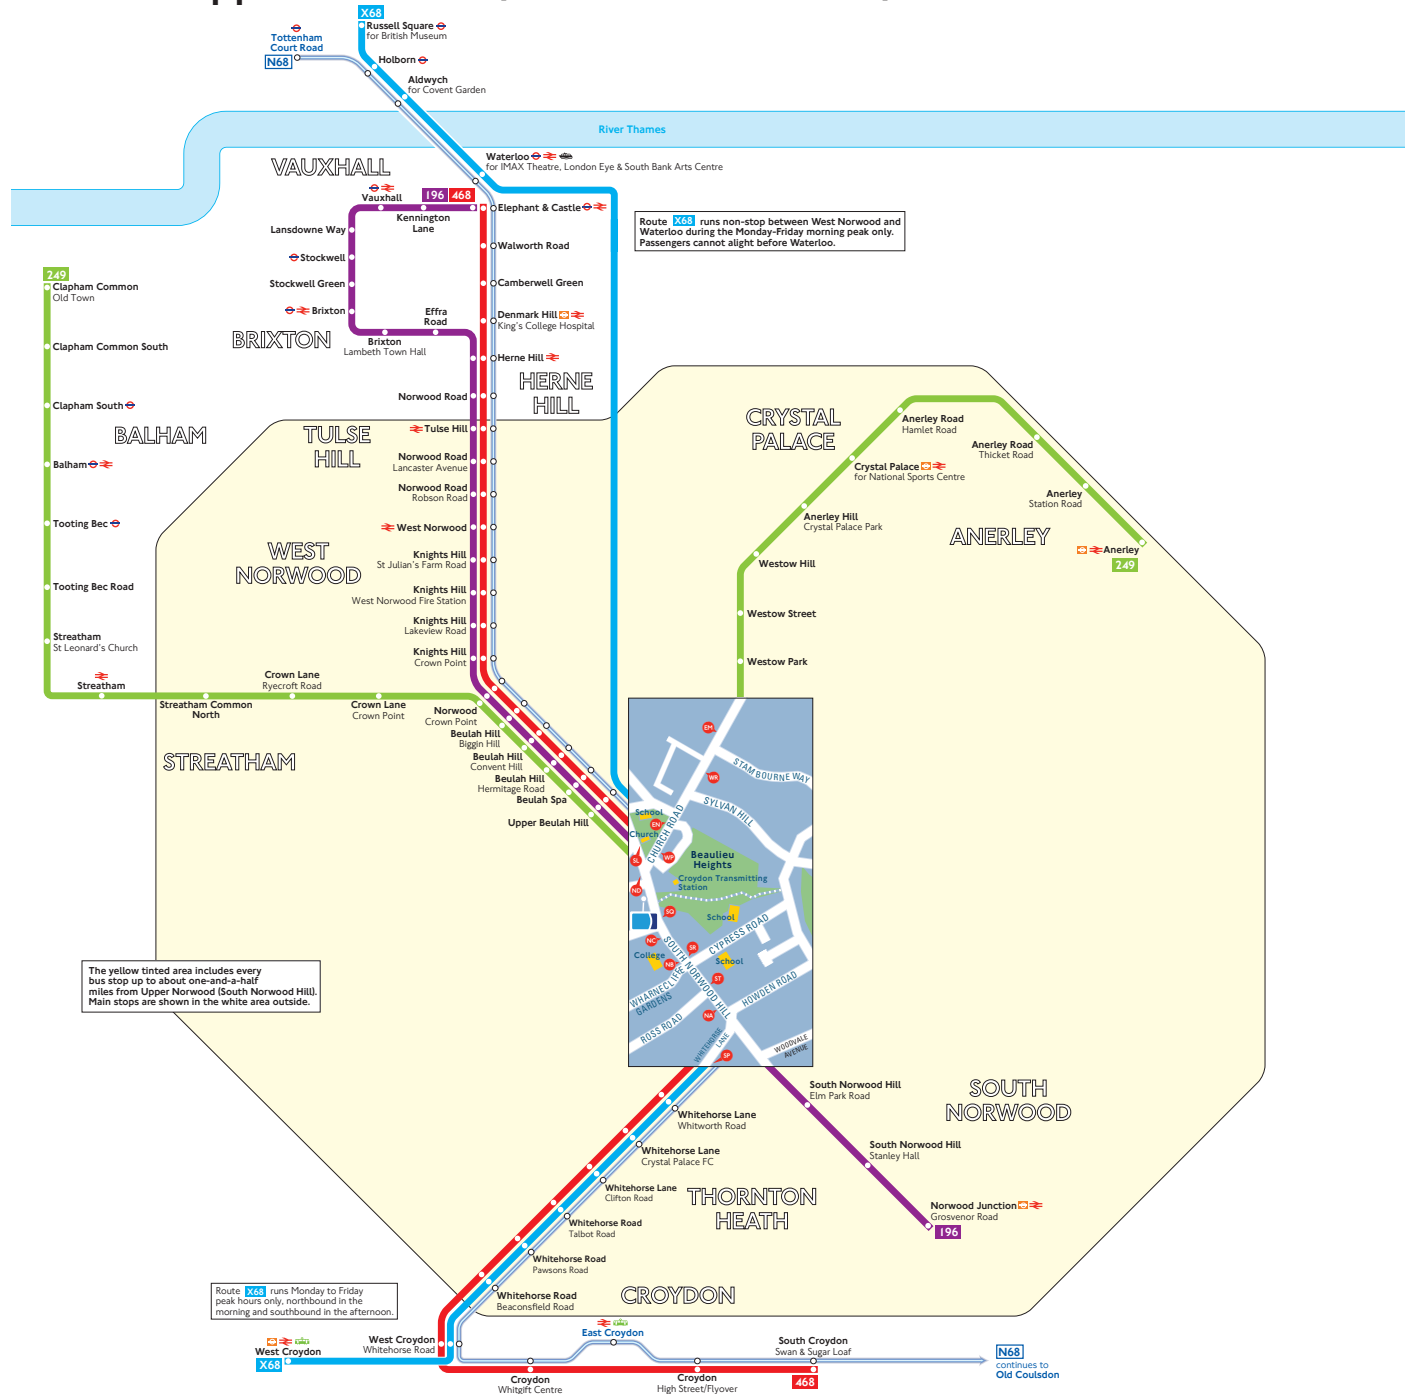

# Buses from Upper Norwood (South Norwood Hill)

## Route finder

### Night buses

Bus route	Towards	Bus stops
N68	Old Coudsdon	SL SP SD SR ST
	Tottenham Court Road	NA NB NC ND

### Other buses

Bus route	Towards	Bus stops
X68	Russell Square ▼	NA NB NC ND
	West Croydon ♦	SL SP SD SR ST

- ▼ Express, Mondays to Fridays morning peak hours only
- ♦ Express, Mondays to Fridays afternoon peak hours only