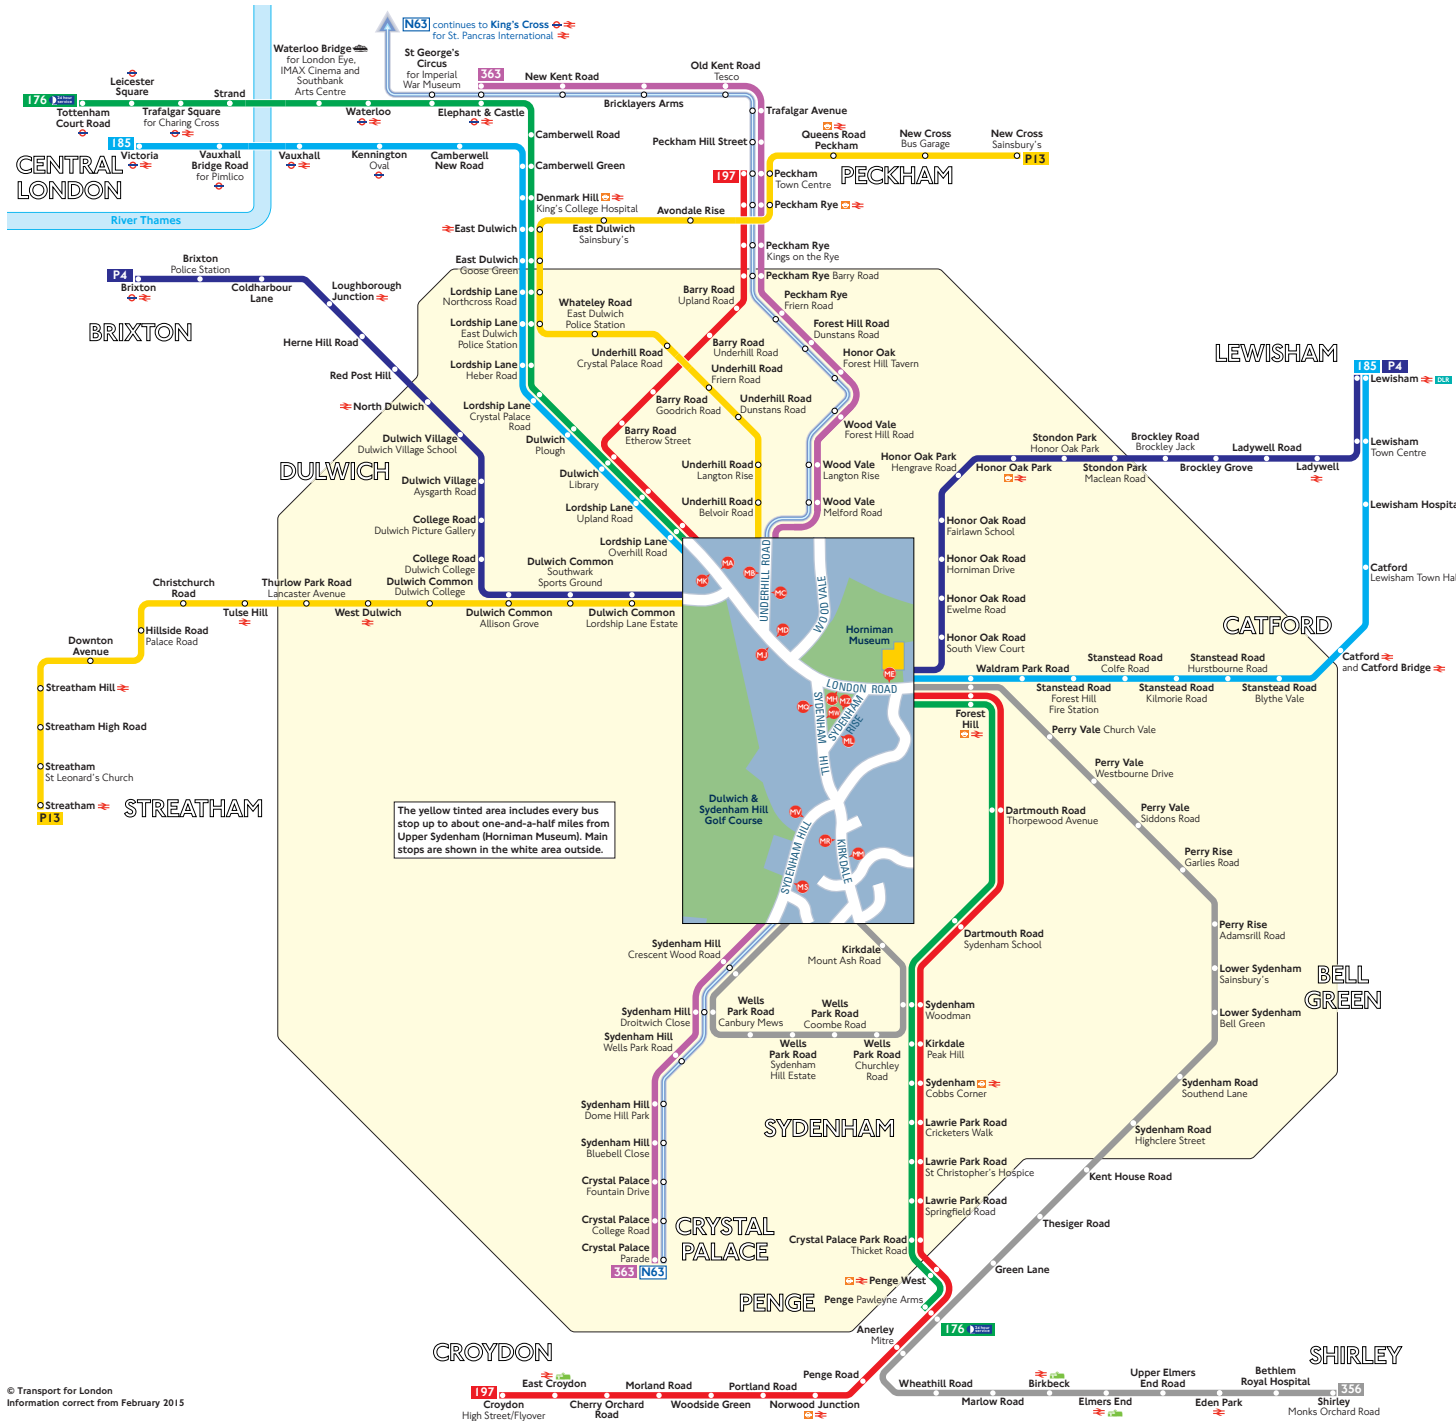

## Key

- 176 Day buses in black
- N63 Night buses in blue
- Connections with London Underground
- Connections with London Overground
- Connections with National Rail
- Connections with Docklands Light Railway
- Connections with river boats
- Connections with Tramlink

Red discs show the bus stop you need for your chosen bus service. The disc appears on the top of the bus stop in the street (see map of town centre in centre of diagram).

## Route finder

### Day buses including 24-hour services

Bus route	Towards	Bus stops
176	Penge	
185	Tottenham Court Road	
197	Lewisham	
	Victoria	
	Croydon	
	Peckham	
356	Shirley	
363	Crystal Palace	
	Elephant & Castle	
P4	Brixton	
	Lewisham	
P13	New Cross	
	Streatham	