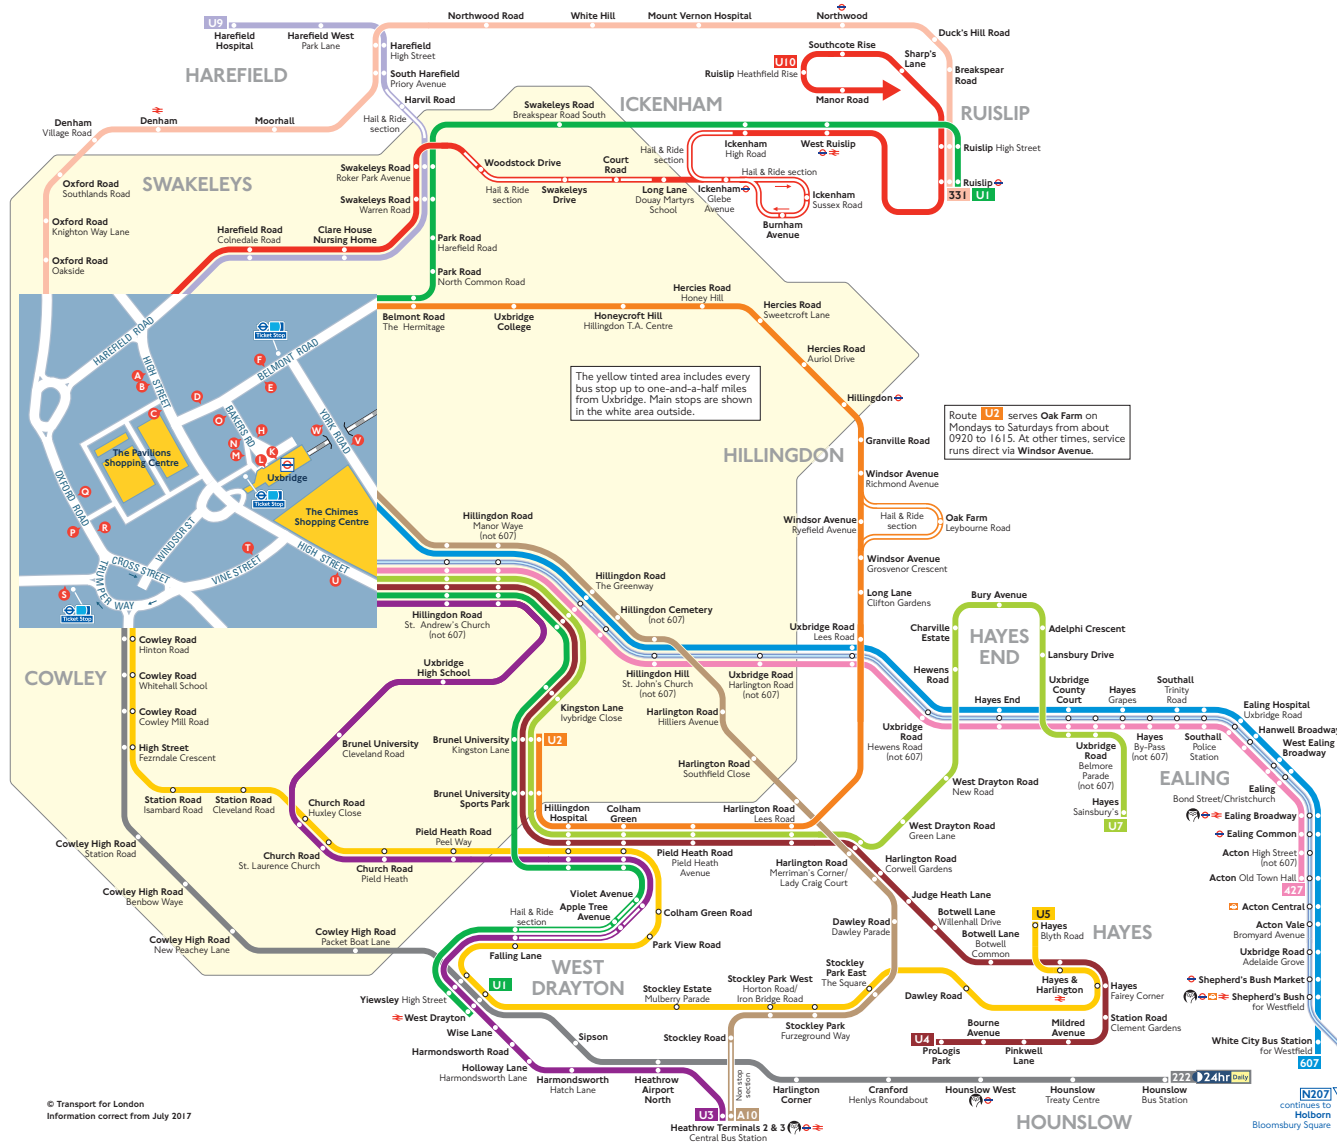

Buses from Uxbridge

Route finder

Bus route	Towards	Bus stops
222	Hounslow	C M Q
331	Ruislip	A L
427	Acton	C O R T W
607	White City	O
A10	Heathrow Terminals 2 & 3	M V
U1	Ruislip	D L P U
	West Drayton	B M R T
U2	Brunel University	N
U3	Heathrow Terminals 2 & 3	B M R T
U4	Hayes Prologis Park	B K R T
U5	Hayes ASDA	C K G W
U7	Hayes Sainsbury's	C O R T
U9	Harefield Hospital	A L
U10	Ruislip	A L

Night buses

Bus route	Towards	Bus stops
N207	Holborn	C O R T

Other buses

Bus route	Towards	Bus stops
3	Slough	B N O S
7	Slough	B N O S
580	Beaconsfield	A W
	High Wycombe	A W
581	Denham/Beaconsfield	A W
583	Slough	C N Q
724	Harlow	W
	Heathrow Terminals 2 & 3	V
730	Hemel Hempstead	A W
740	Heathrow Terminals 2 & 3	D V
	High Wycombe	A W
A40	Heathrow Terminals 2 & 3	A F
	High Wycombe	A W

Key

- Day buses in black
- Night buses in blue
- Connections with London Underground
- Connections with National Overground
- Connections with National Rail
- Except late evenings
- Mondays to Saturdays except evenings
- Limited stop
- Monday to Saturday daytimes off-peak
- Mondays to Fridays daytimes off-peak
- One early evening journey
- Tube station with 24-hour service Friday and Saturday nights

Ways to pay

Use your contactless debit or credit card. It's the same fare as Oyster and there is no need to top up.

Top up your Oyster pay as you go credit or buy Travelcards and bus & tram passes at around 4,000 shops across London.

Sign up for an online account to top up online and see your travel history and spending.