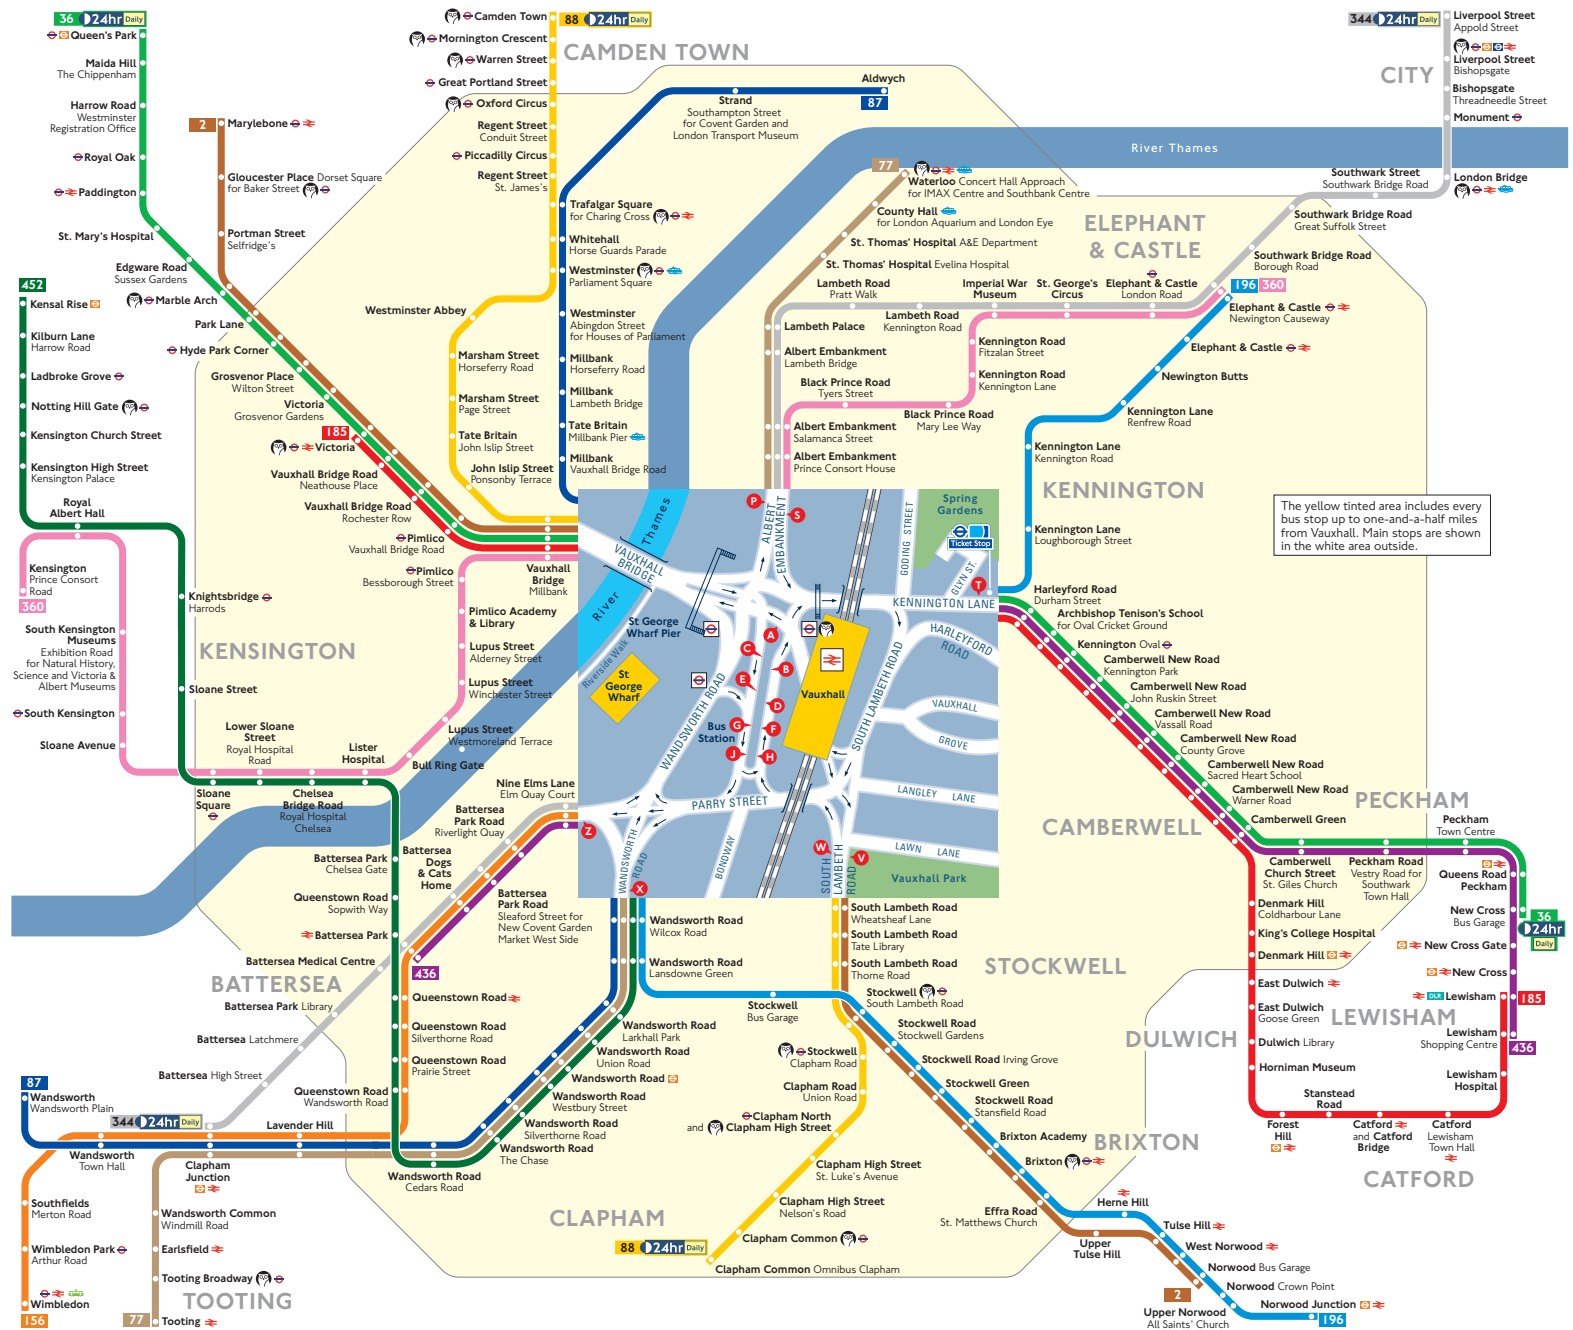

Buses from Vauxhall

Route finder

Bus route	Towards	Bus stops
2	Marylebone Norwood	A W D V
36	New Cross Queen's Park	C T A
77	Tooting Waterloo	G S X K V
87	Aldwych Wandsworth	B G X
88	Camden Town Clapham Common	B W D V
156	Wimbledon	B Z
185	Lewisham	C T
196	Victoria Elephant & Castle Norwood Junction	A F T G X
344	Clapham Junction Liverpool Street	B S Z J P
360	Elephant & Castle	J P
436	Kensington Battersea Park	B S B Z
452	Lewisham Kensal Rise	C T G X

Key

	Connections with London Underground
	Connections with London Overground
	Connections with TFL Rail
	Connections with National Rail
	Connections with DLR
	Connections with Tramlink
	Connections with river boats
	Tube station with 24-hour service Friday and Saturday nights

Ways to pay

	Use your contactless debit or credit card. It's the same fare as Oyster and there is no need to top up.
	Top up your Oyster pay as you go credit or buy Travelcards and bus & tram passes at around 4,000 shops across London.
	Sign up for an online account to top up online and see your travel history and spending

The yellow tinted area includes every bus stop up to one-and-a-half miles from Vauxhall. Main stops are shown in the white area outside.