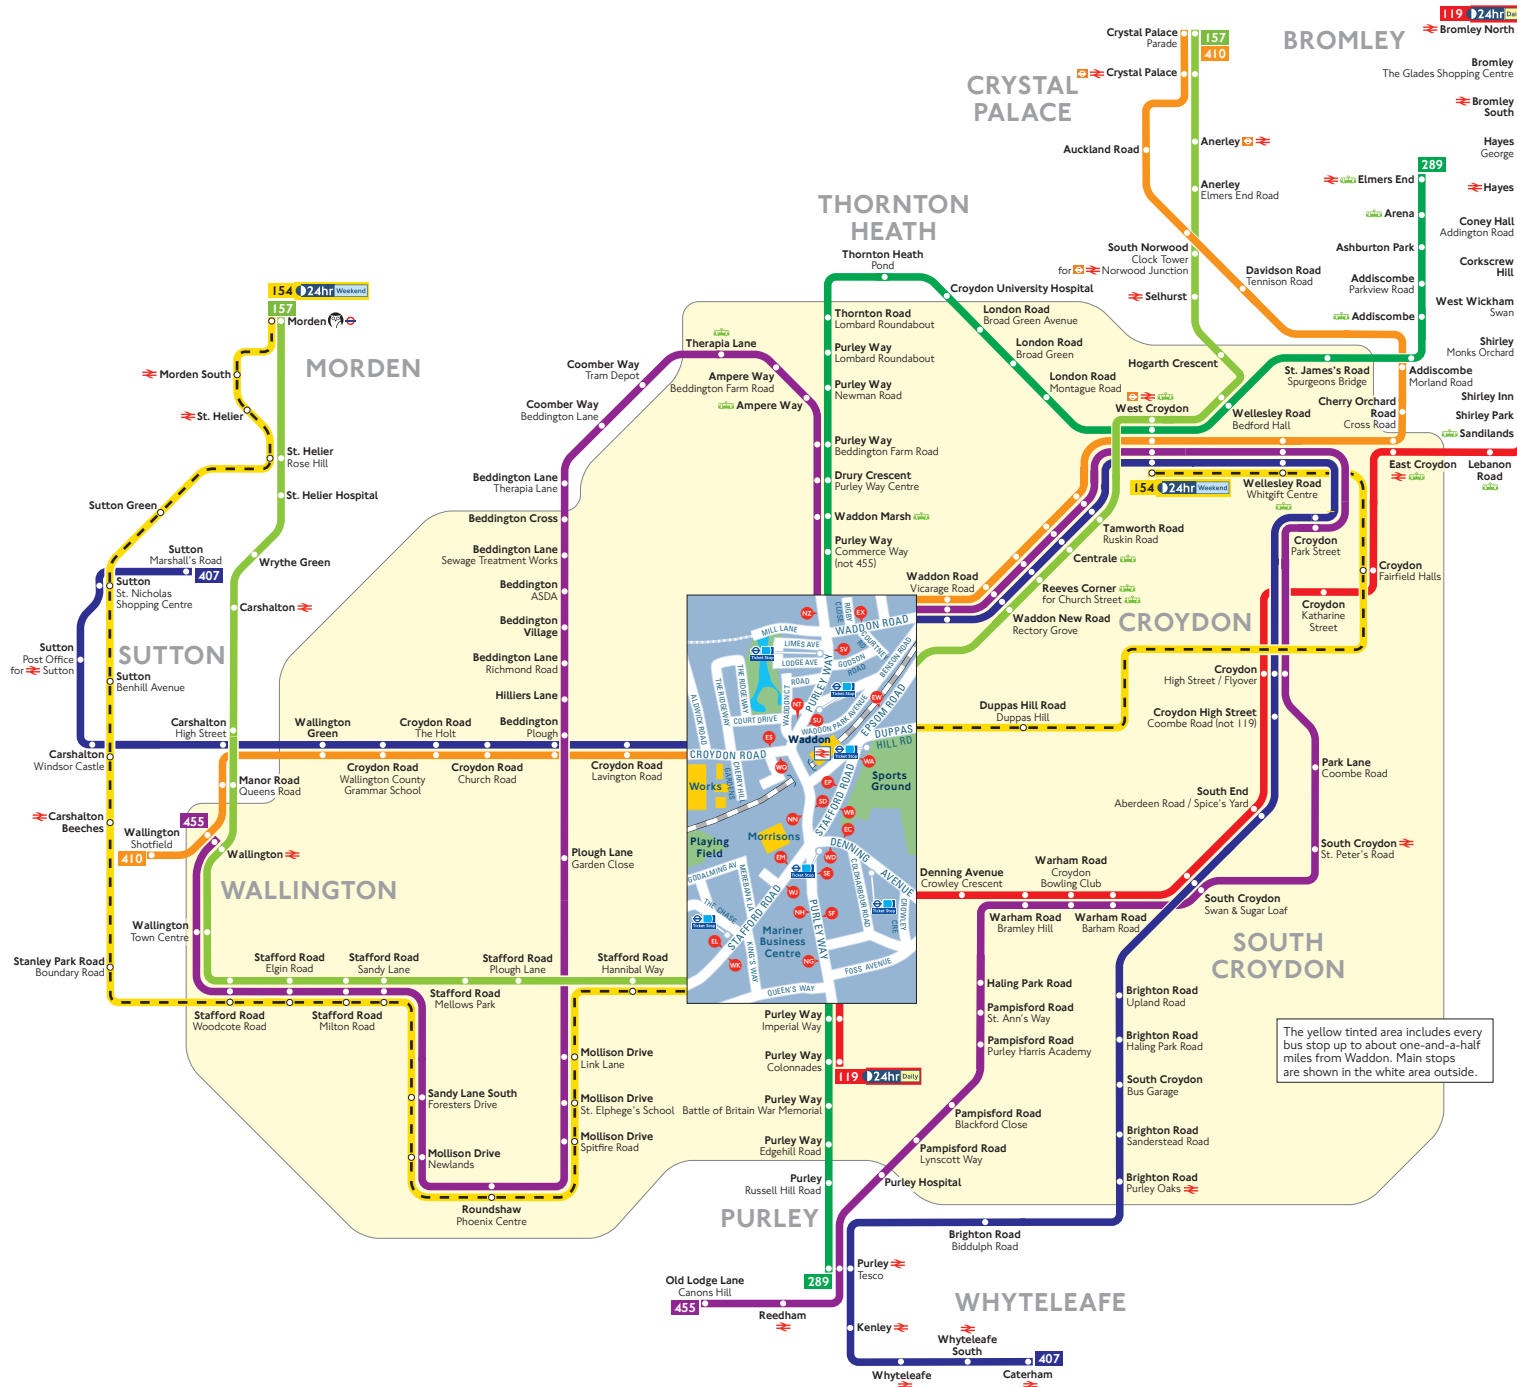

Buses from Waddon

Route finder

Bus route	Towards	Bus stops
119 24hr Daily	Bromley North	IC NO NH
	Purley Way Colonnades	SP WD
154 24hr Weekend	Morden	WA WJ WZ WS
	West Croydon	IL IP IS
157	Crystal Palace	LA LP LS
	Morden	WA WJ WZ WS
289	Elmers End	NO NH NN NY
	Purley	SD SE SF SU SW
407	Caterham	ES ER NT
	Sutton	SV SE
410	Crystal Palace	ES ER NT
	Wallington	SV WD
455	Old Lodge Lane	EX
	Wallington	NZ

Other buses

Bus route	Towards	Bus stops
663	Purley Harris Academy	IC SD SU SW
School journey	Thornton Heath	NH NT NZ WD