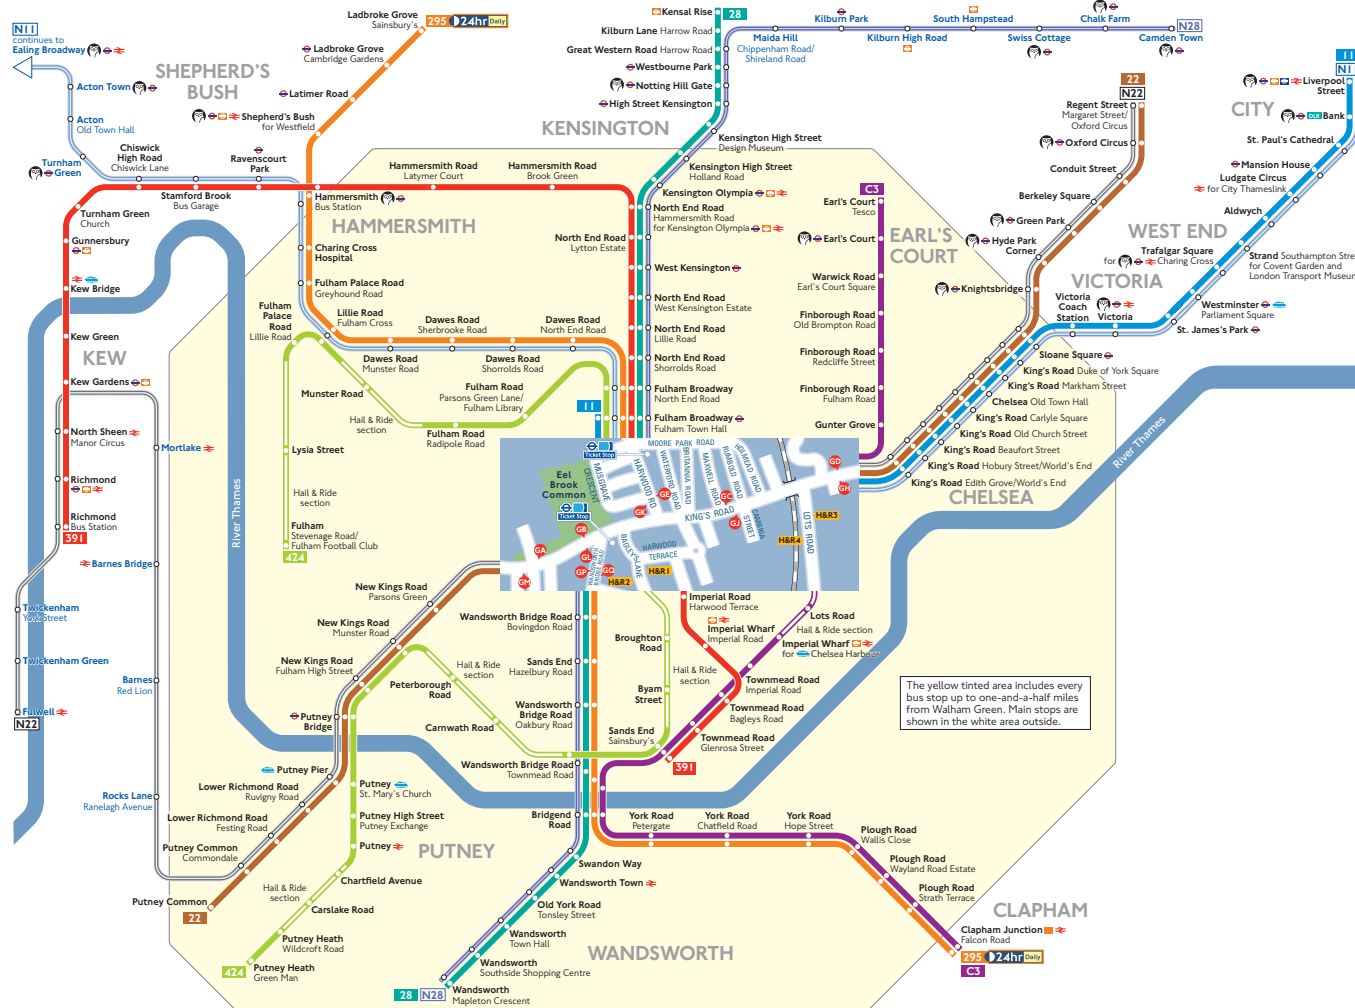

Buses from Walham Green

Route finder

Bus route	Towards	Bus stops
1	Fulham Broadway	GH GL GK
	Liverpool Street	GC GD GE
22	Oxford Circus	GA GB GC GD
	Putney Common	GH GL GK GP
28	Kensal Rise	GC GD GE
	Wandsworth	GC GD
295 24hr Daily	Clapham Junction	GE GC
	Ladbroke Grove	GC GD
391	Richmond	GK
	Sands End	GE
424	Fulham +	GC H&R2
	Putney Heath +	GE H&R1
C3	Clapham Junction	GH H&R3
	Earl's Court	GC H&R4

Night buses

Bus route	Towards	Bus stops
N11	Ealing Broadway	GH GL GK
	Liverpool Street	GC GD GE
N22	Putwell	GC GD GE GP
	Oxford Circus	GA GB GC GD
N28	Camden Town	GK GP
	Wandsworth	GE GC

Key

- **1** Day buses in black
- **N11** Night buses in blue
- Connections with London Underground
- Connections with London Overground
- Connections with TFL Rail
- Connections with National Rail
- Connections with DLR
- Connections with river boats
- Tube station with 24-hour service Friday and Saturday nights
- **+** Mondays to Saturdays except evenings

Routes 424 and C3 operate as Hail & Ride on the section of roads marked as **H&R1** on the map. These buses will stop at any safe point along these roads. Please clearly indicate to the driver when you want to get on or off the bus on any Hail & Ride section.

Ways to pay

- Use your contactless debit or credit card. It's the same fare as Oyster and there is no need to top up.
- Top up your Oyster pay as you go credit or buy Travelcards and bus & tram passes at around 4,000 shops across London.
- Sign up for an online account to top up online and see your travel history and spending.