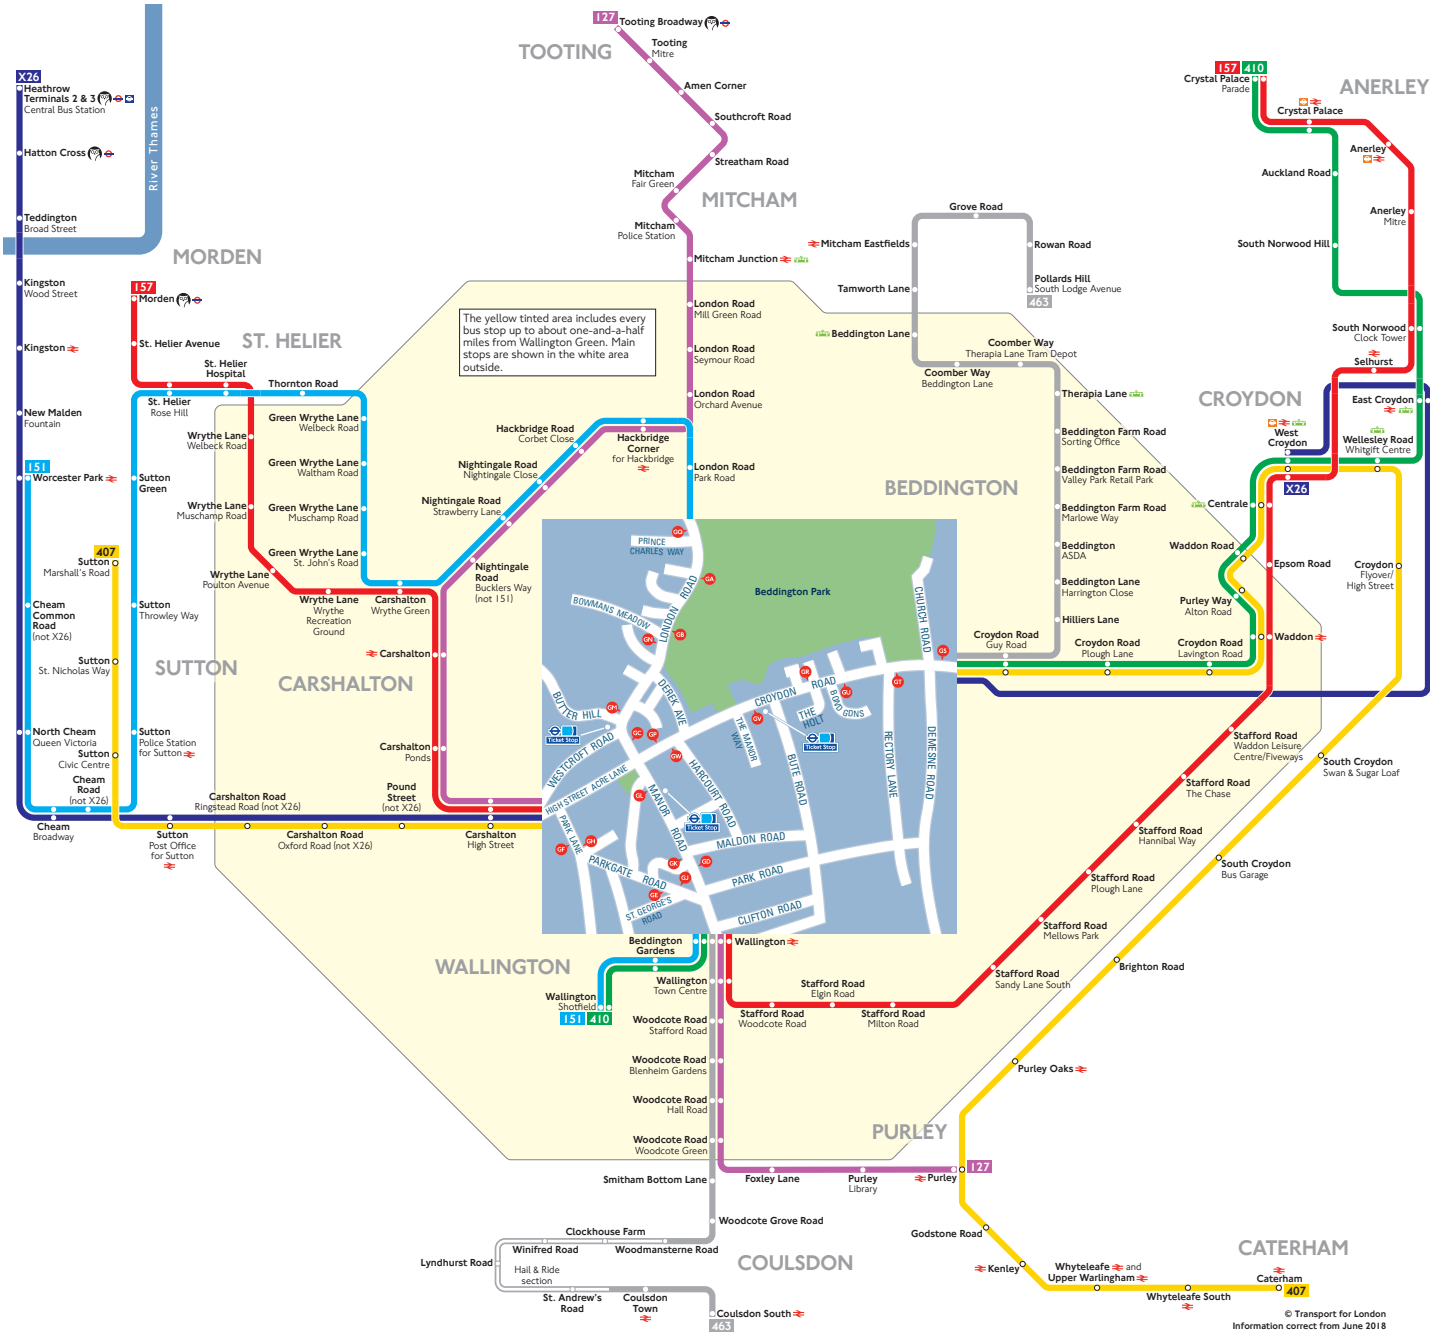

Buses from Wallington Green

Route finder

Bus route	Towards	Bus stops
127	Purley	GH, GJ
151	Tooting	GH, GJ
157	Wallington	GA, GB, GC, GD
407	Worcester Park	GH, GJ, GM, GN, GO
410	Crystal Palace	GH, GJ
463	Morden	GH, GJ
X26	Caterham	GP, GQ, GS
	Sutton	GT, GU, GV, GW
	Crystal Palace	GH, GJ, GM, GN, GO
	Wallington	GA, GB, GC, GD, GE, GF, GG, GH, GI, GJ, GK, GL, GM, GN, GO, GP, GQ, GR, GS, GT, GU, GV, GW
	Coulsdon South	GH, GJ, GM, GN, GO
	Pollards Hill	GH, GJ, GM, GN, GO
	Heathrow Terminals 2 & 3	GW
	West Croydon	GP

Other buses

Bus route	Towards	Bus stops
612 Sch	Selsdon	GO, GV, GW
627 Sch	Woodcote Green	GH, GJ
633 Sch	Worcester Park	GH, GJ
	Coulsdon South	GO, GT, GU, GV, GW

Key

- Connections with London Underground
- Connections with London Overground
- Connections with TfL Rail
- Connections with National Rail
- Connections with London Trams
- Tube station with 24-hour service Friday and Saturday nights
- Sch School journeys

Ways to pay

Use your contactless debit or credit card. It's the same fare as Oyster and there is no need to top up.

Top up your Oyster pay as you go credit or buy Travelcards and bus & tram passes at around 4,000 shops across London.