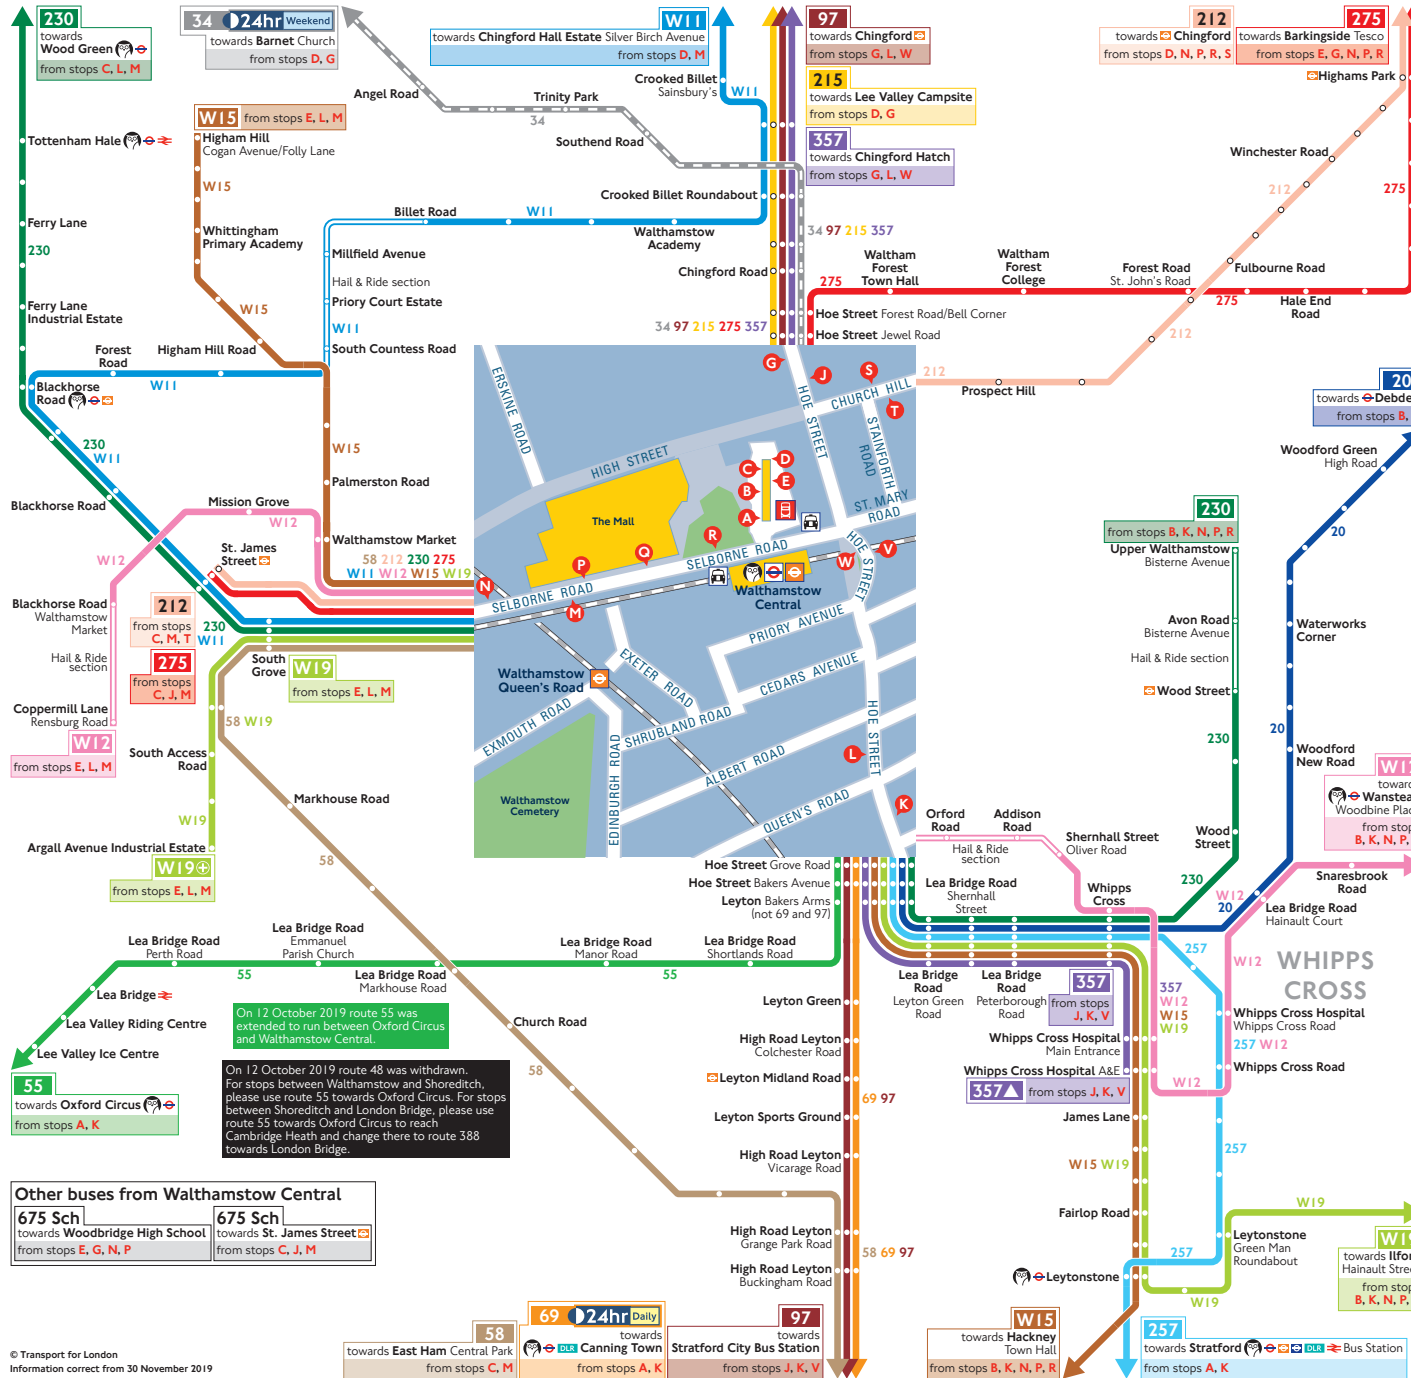

# Buses from Walthamstow Central

**Other buses from Walthamstow Central**  
**675 Sch** towards Woodbridge High School from stops E, G, N, P  
**675 Sch** towards St. James Street from stops C, J, M

## How to use this map

- Find your destination on the map
- See the coloured lines on the map for the bus routes that go to your destination
- Check the map (at the end of each coloured line) for the bus stops to catch your bus from
- Use the central map to find the nearest bus stop for your route
- Look for the bus stop letters at the top of the stop (see example for stop A to the right)

## Key

	Connections with London Underground
	Connections with London Overground
	Connections with TFL Rail
	Connections with National Rail
	Connections with DLR
	Taxi rank
	Operates daily with 24-hour service Friday and Saturday nights
	Tube/London Overground station with 24-hour service Friday and Saturday nights
	Sundays only
	Except evenings
	School journey

## Ways to pay

- Use contactless (card or device). It's the same fare as Oyster pay as you go and you don't need to top up
- Download the free TfL app to top up or buy a ticket anytime, anywhere, or visit [tfl.gov.uk/oyster](https://tfl.gov.uk/oyster). Alternatively, find your nearest Oyster Ticket Stop at [tfl.gov.uk/ticketstopfinder](https://tfl.gov.uk/ticketstopfinder) or visit your nearest TfL station
- The Hopper fare offers you unlimited pay as you go Bus and Tram journeys within one hour for £1.50. Always use the same card or device to touch in
- If you fail to show on demand a ticket, validated smartcard or other travel authority valid for the whole of your journey you may be liable for a penalty fare or prosecuted.