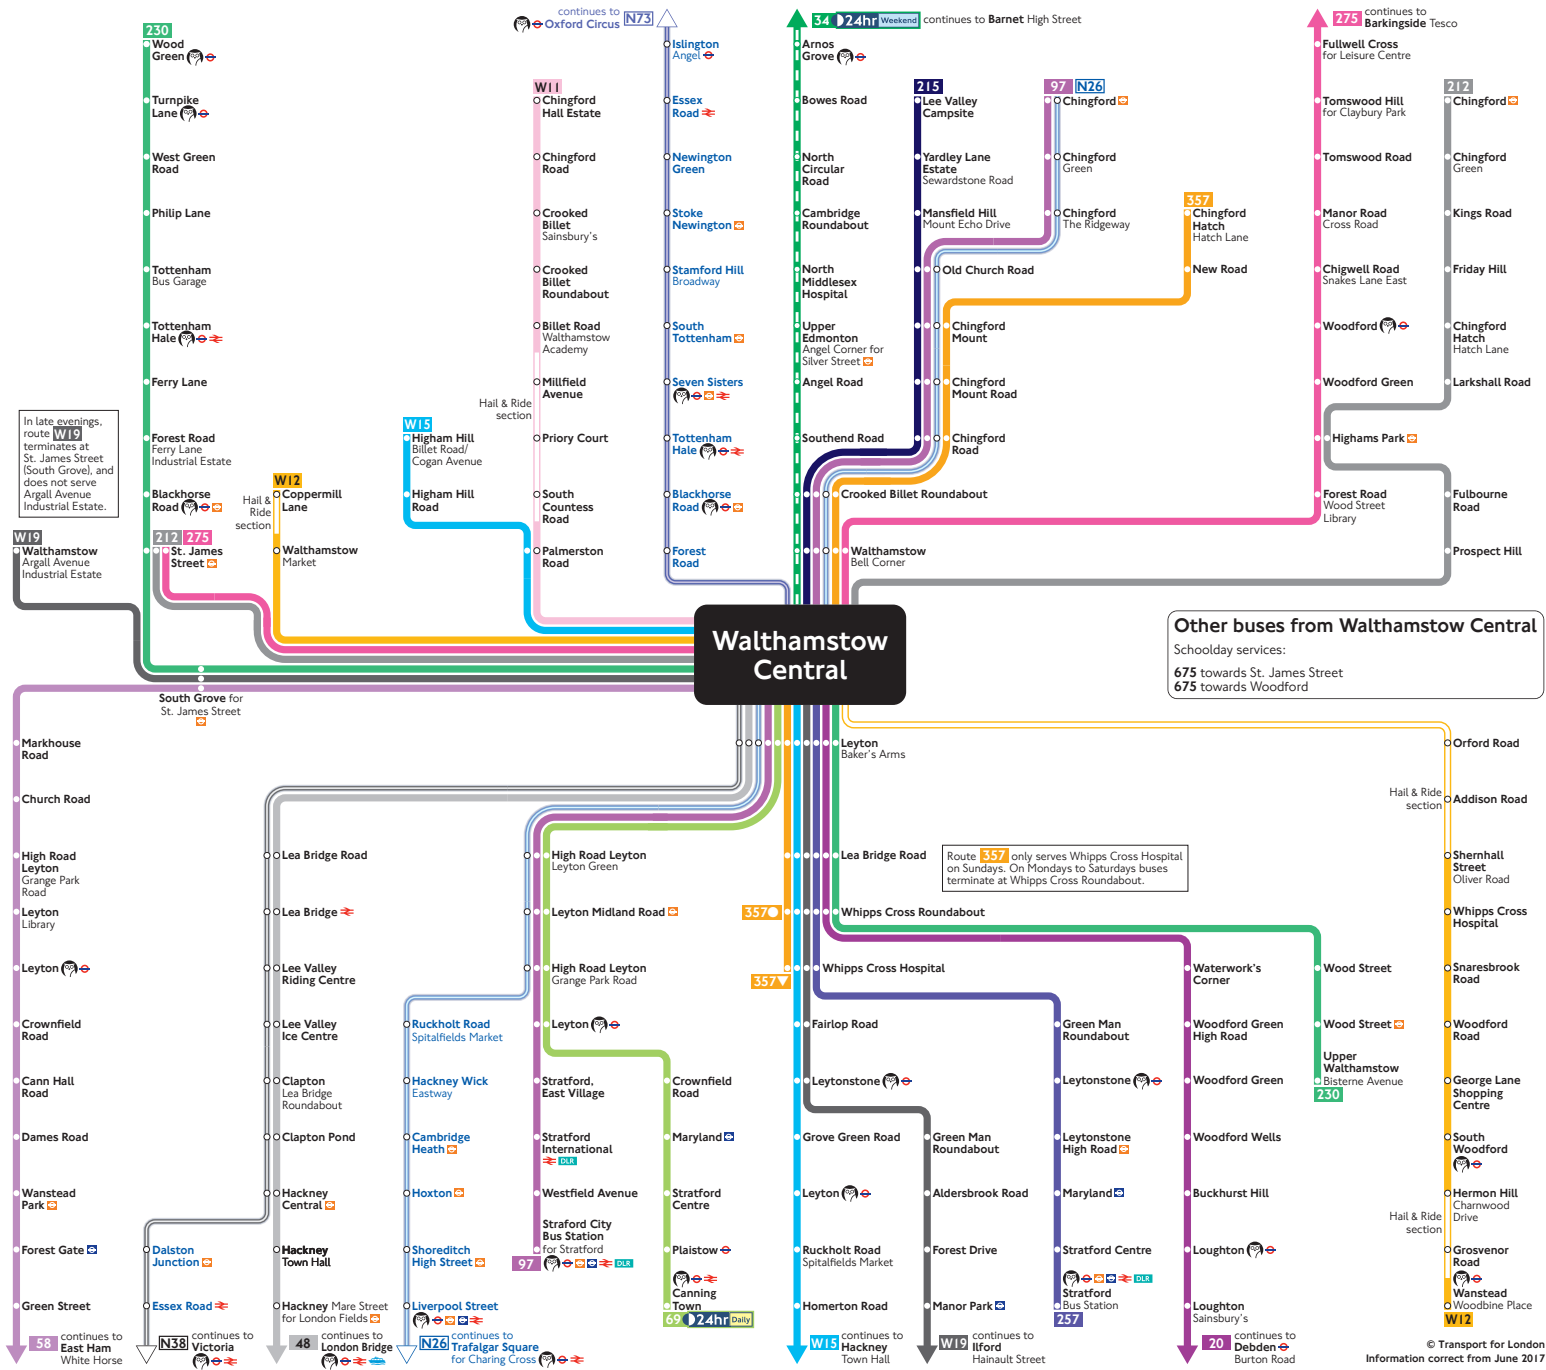

Buses from Walthamstow Central