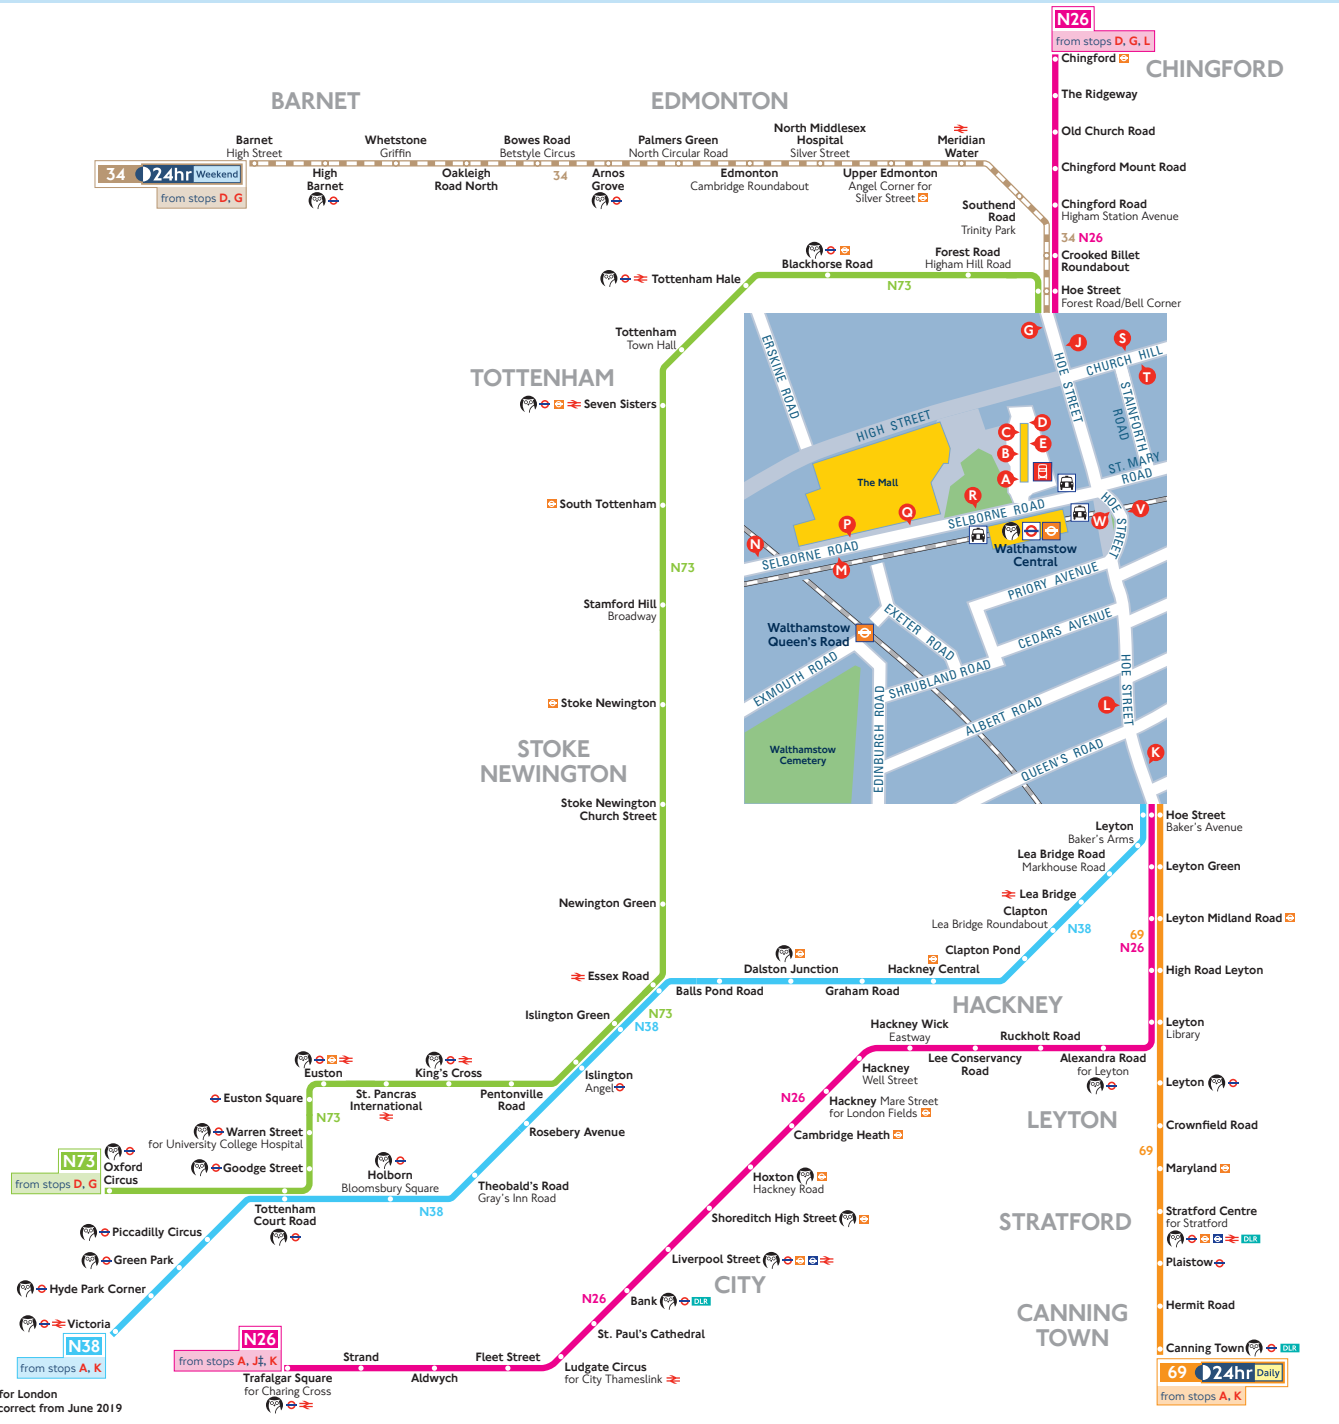

Night buses from Walthamstow Central

How to use this map

- Find your destination on the map
- See the coloured lines on the map for the bus routes that go to your destination
- Check the map (at the end of each coloured line) for the bus stops to catch your bus from
- Use the central map to find the nearest bus stop for your route
- Look for the bus stop letters at the top of the stop (see example for stop A to the right)

Key

	Connections with London Underground
	Connections with London Overground
	Connections with TFL Rail
	Connections with National Rail
	Connections with DLR
	Taxi rank
	Operates daily with 24-hour service Friday and Saturday nights
	Tube/London Overground station with 24-hour service Friday and Saturday nights
	Friday and Saturday nights only
	Buses serve stop J from about 0040 (0030 Saturday and Sunday mornings), please see timetable for details

Ways to pay

- Use contactless (card or device). It's the same fare as Oyster pay as you go and you don't need to top up
- Download the free TfL app to top up or buy a ticket anytime, anywhere, or visit tfl.gov.uk/oyster. Alternatively, find your nearest Oyster Ticket Stop at tfl.gov.uk/ticketstopfinder or visit your nearest TfL station
- The Hopper fare offers you unlimited pay as you go Bus and Tram journeys within one hour for £1.50. Always use the same card or device to touch in
- If you fail to show on demand a ticket, validated smartcard or other travel authority valid for the whole of your journey you may be liable for a penalty fare or prosecuted.