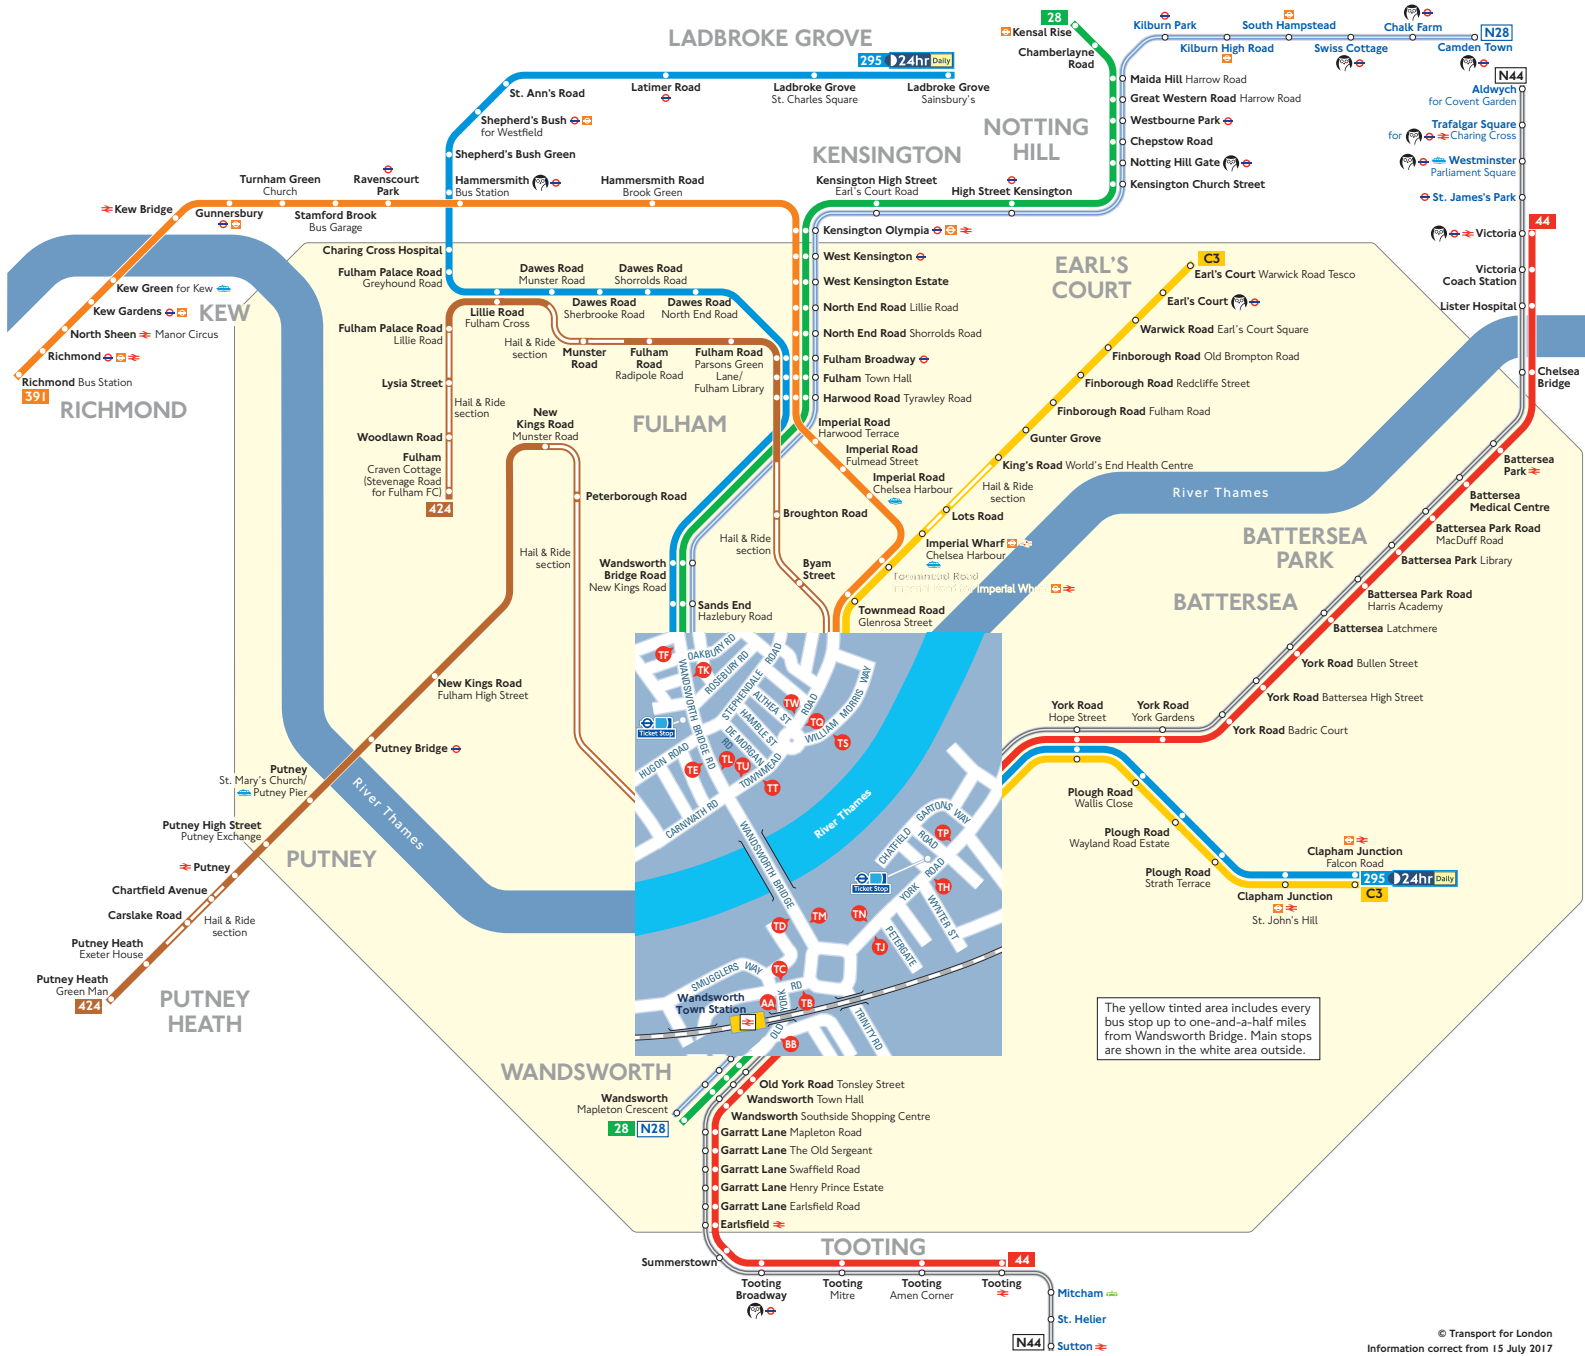

Buses from Wandsworth Bridge

Route finder

Bus route	Towards	Bus stops
28	Kensal Rise Wandsworth	AA TC TD TE TH
44	Tooting Victoria	AA TB TH TF TT
295 ▶24hr Daily	Clapham Junction Ladbroke Grove	TA TB TH TN TP
391	Richmond	TA TB
424	Fulham + Putney Heath +	TA TB
C3	Clapham Junction Earl's Court	TA TB TC TD TE TT

Night buses

Bus route	Towards	Bus stops
N28	Camden Town Wandsworth	AA TB TE TH
N44	Aldwych Sutton	AA TB TC TD TE TT

Key

- 28 Day buses in black
- N28 Night buses in blue
- Connections with London Underground
- Connections with London Overground
- Connections with National Rail
- Connections with London Trams
- Connections with river boats
- Tube station with 24-hour service Friday and Saturday nights
- + Mondays to Saturdays except evenings

Ways to pay

- Use your contactless debit or credit card. It's the same fare as Oyster and there is no need to top up.
- Top up your Oyster pay as you go credit or buy Travelcards and bus & tram passes at around 4,000 shops across London.
- Sign up for an online account to top up online and see your travel history and spending.