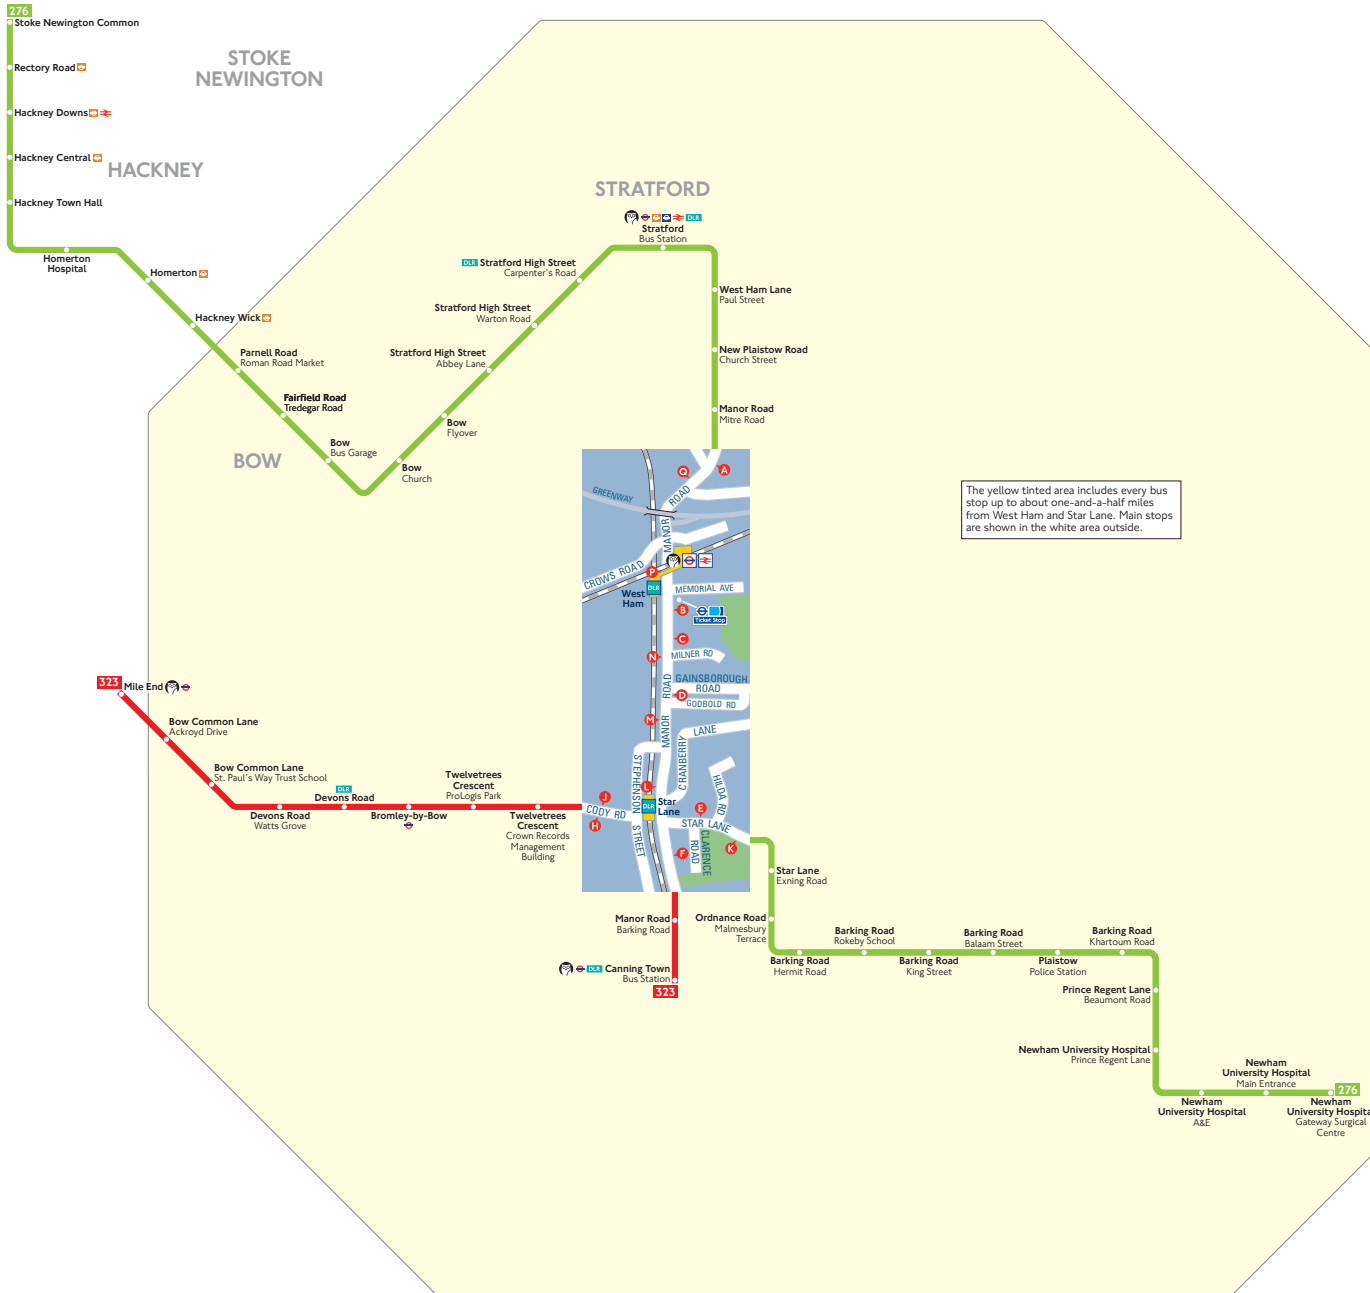

Buses from West Ham and Star Lane

Route finder

Bus route	Towards	Bus stops
276	Newham University Hospital Stoke Newington Common	A B C D E K L M N P O
323	Canning Town Mile End	F J H L

Key

	Connections with London Underground
	Connections with London Overground
	Connections with TfL Rail
	Connections with National Rail
	Connections with DLR
	Tube station with 24-hour service
	Friday and Saturday nights

Ways to pay

- Use contactless (card or device). It's the same fare as Oyster pay as you go and you don't need to top up
- Download the free TfL app to top up or buy a ticket anytime, anywhere, or visit tfl.gov.uk/oyster. Alternatively, find your nearest Oyster Ticket Stop at tfl.gov.uk/ticketstopfinder or visit your nearest TfL station
- The Hopper fare offers you unlimited pay as you go Bus and Tram journeys within one hour for £1.50. Always use the same card or device to touch in
- If you fail to show on demand a ticket, validated smartcard or other travel authority valid for the whole of your journey you may be liable for a penalty fare or prosecuted.