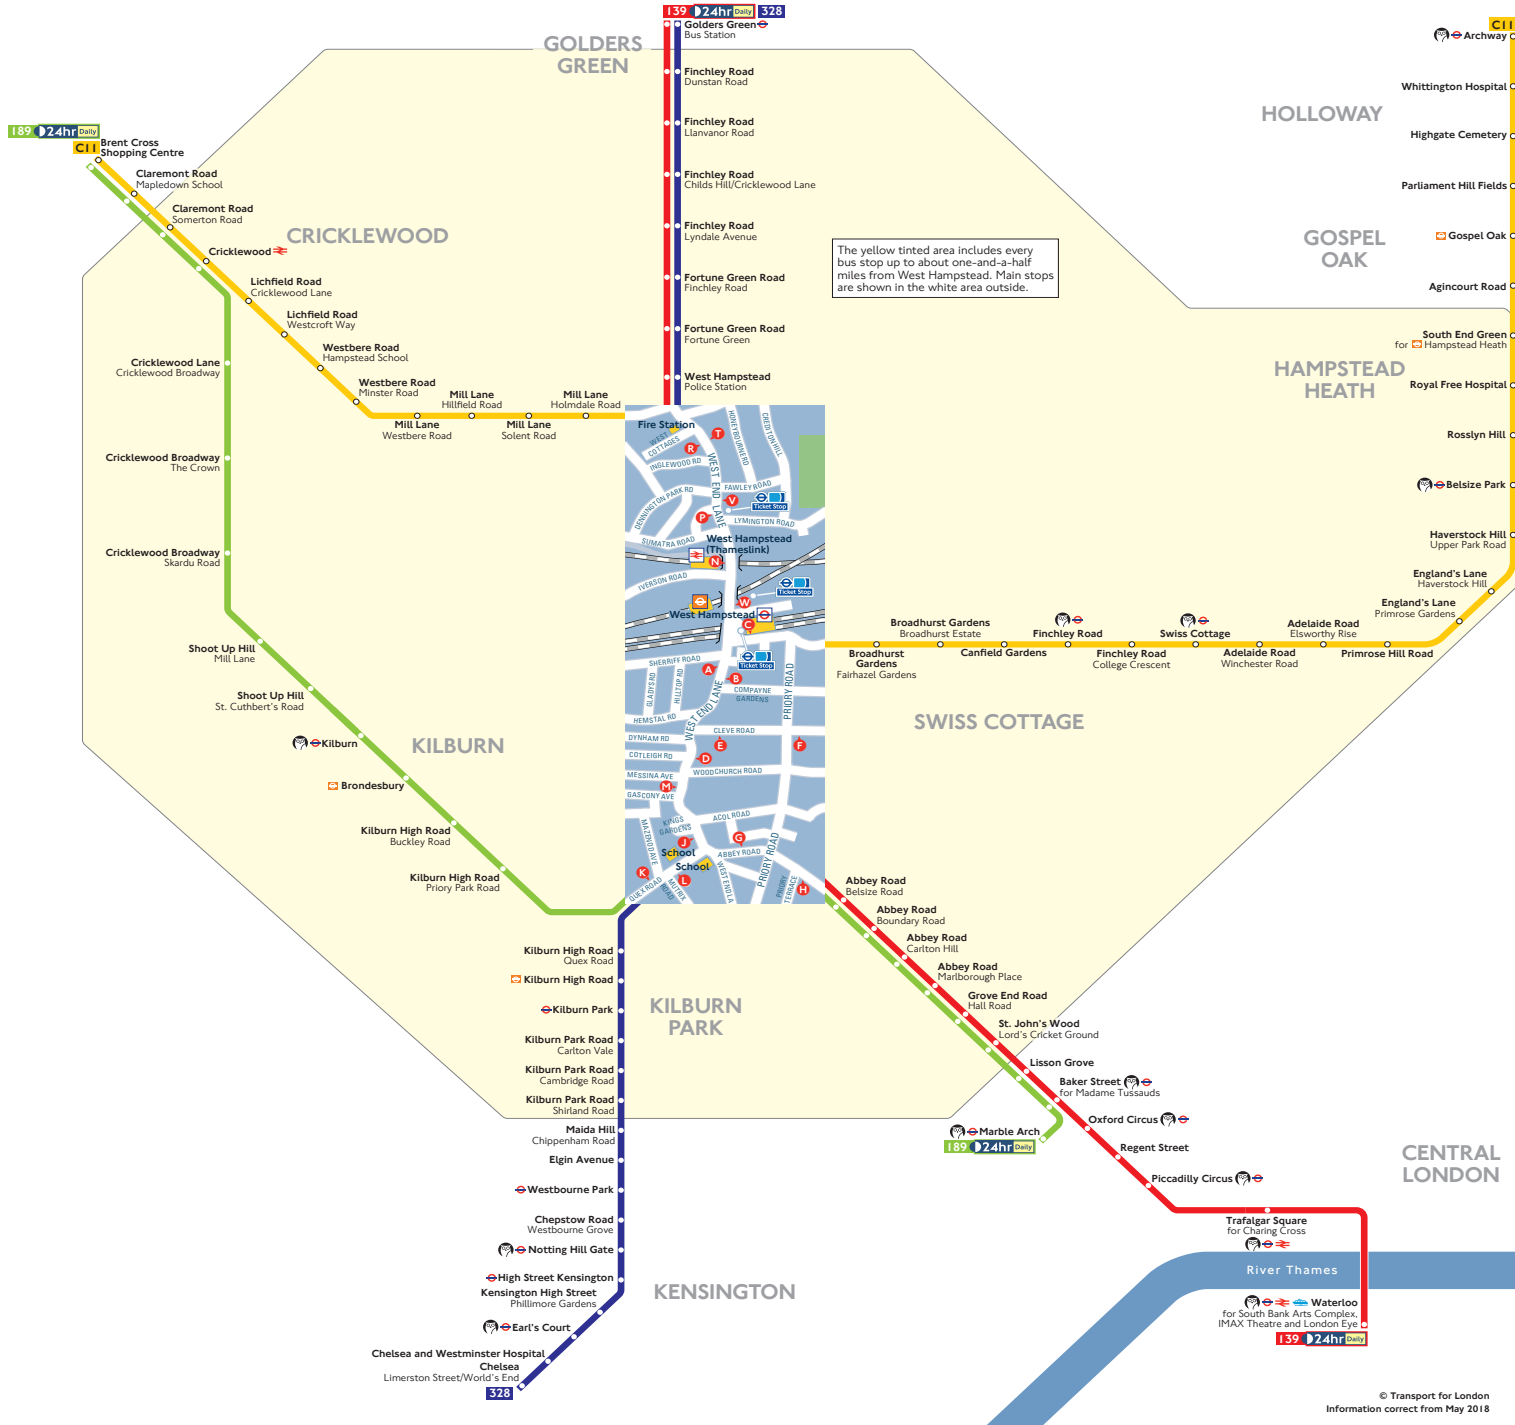

# Buses from West Hampstead

## Route finder

Bus route	Towards	Bus stops
<b>139</b> 24hr Daily	Golders Green	A H J M N P R
	Waterloo	B D G T V W
<b>189</b> 24hr Daily	Brent Cross Shopping Centre	H L
	Marble Arch	G K
<b>328</b>	Chelsea	B D L T V W
	Golders Green	A J K M N P R
<b>C11</b>	Archway	C T V W
	Brent Cross Shopping Centre	A E N P R

## Key

	Connections with London Underground
	Connections with National Rail
	Connections with river boats
	Tube station with 24-hour service Friday and Saturday nights

## Ways to pay

- Use your contactless debit or credit card. It's the same fare as Oyster and there is no need to top up.
- Top up your Oyster pay as you go credit or buy Travelcards and bus & tram passes at around 4,000 shops across London.
- Sign up for an online account to top up online and see your travel history and spending.