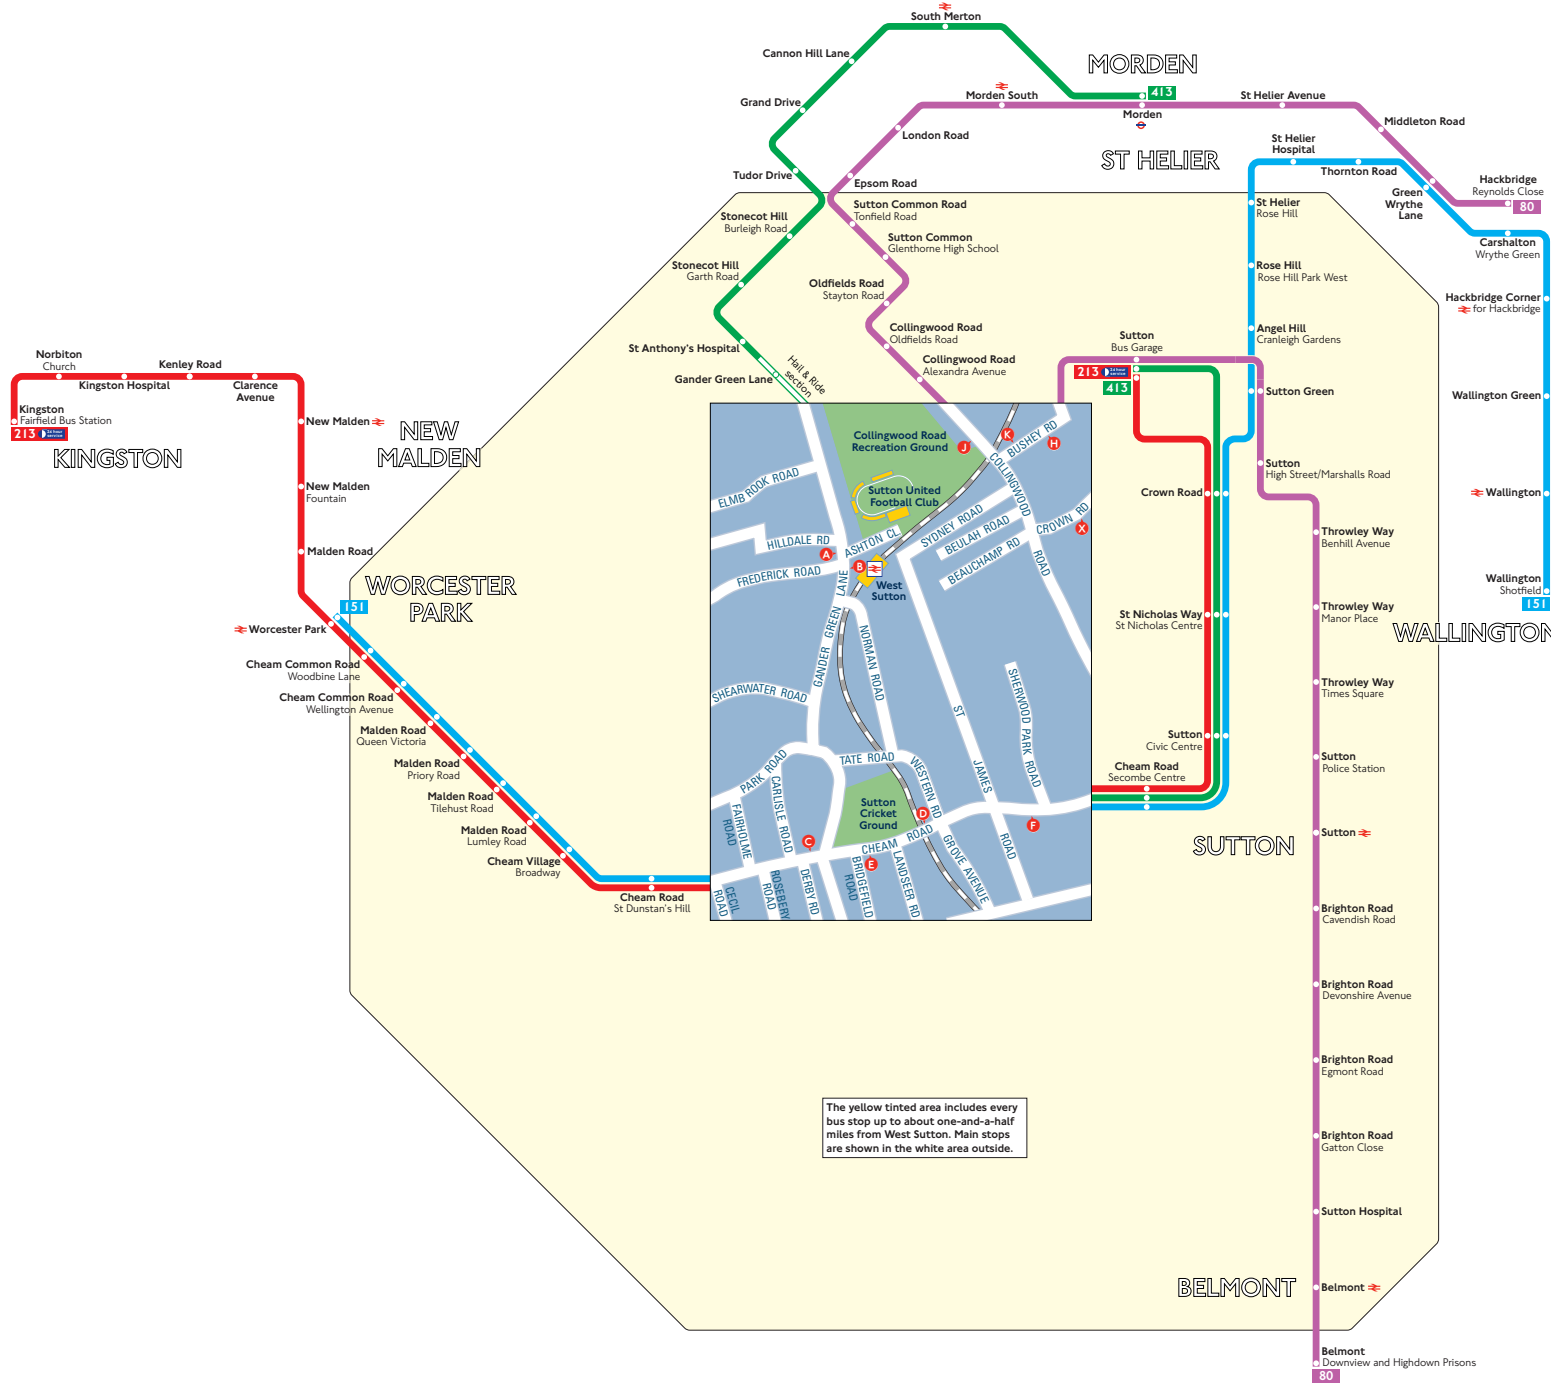

Buses from West Sutton

Key

-  Connections with London Underground
-  Connections with National Rail
- Sch School journeys

A  Red discs show the bus stop you need for your chosen bus service. The disc **A** appears on the top of the bus stop in the street (see map of town centre in centre of diagram).

Route finder

Day buses including 24-hour services

Bus route	Towards	Bus stops
80	Belmont	K
	Hackbridge	H J
151	Wallington	C D
	Worcester Park	E F
213 	Kingston	E F
	Sutton	C D
413	Morden	A E F
	Sutton	B D

Other buses

Bus route	Towards	Bus stops
613 Sch	Sutton Common Glenthorne High School	C D
	Tolworth	E F
627 Sch	Woodcote Green	C D
	Worcester Park	E F