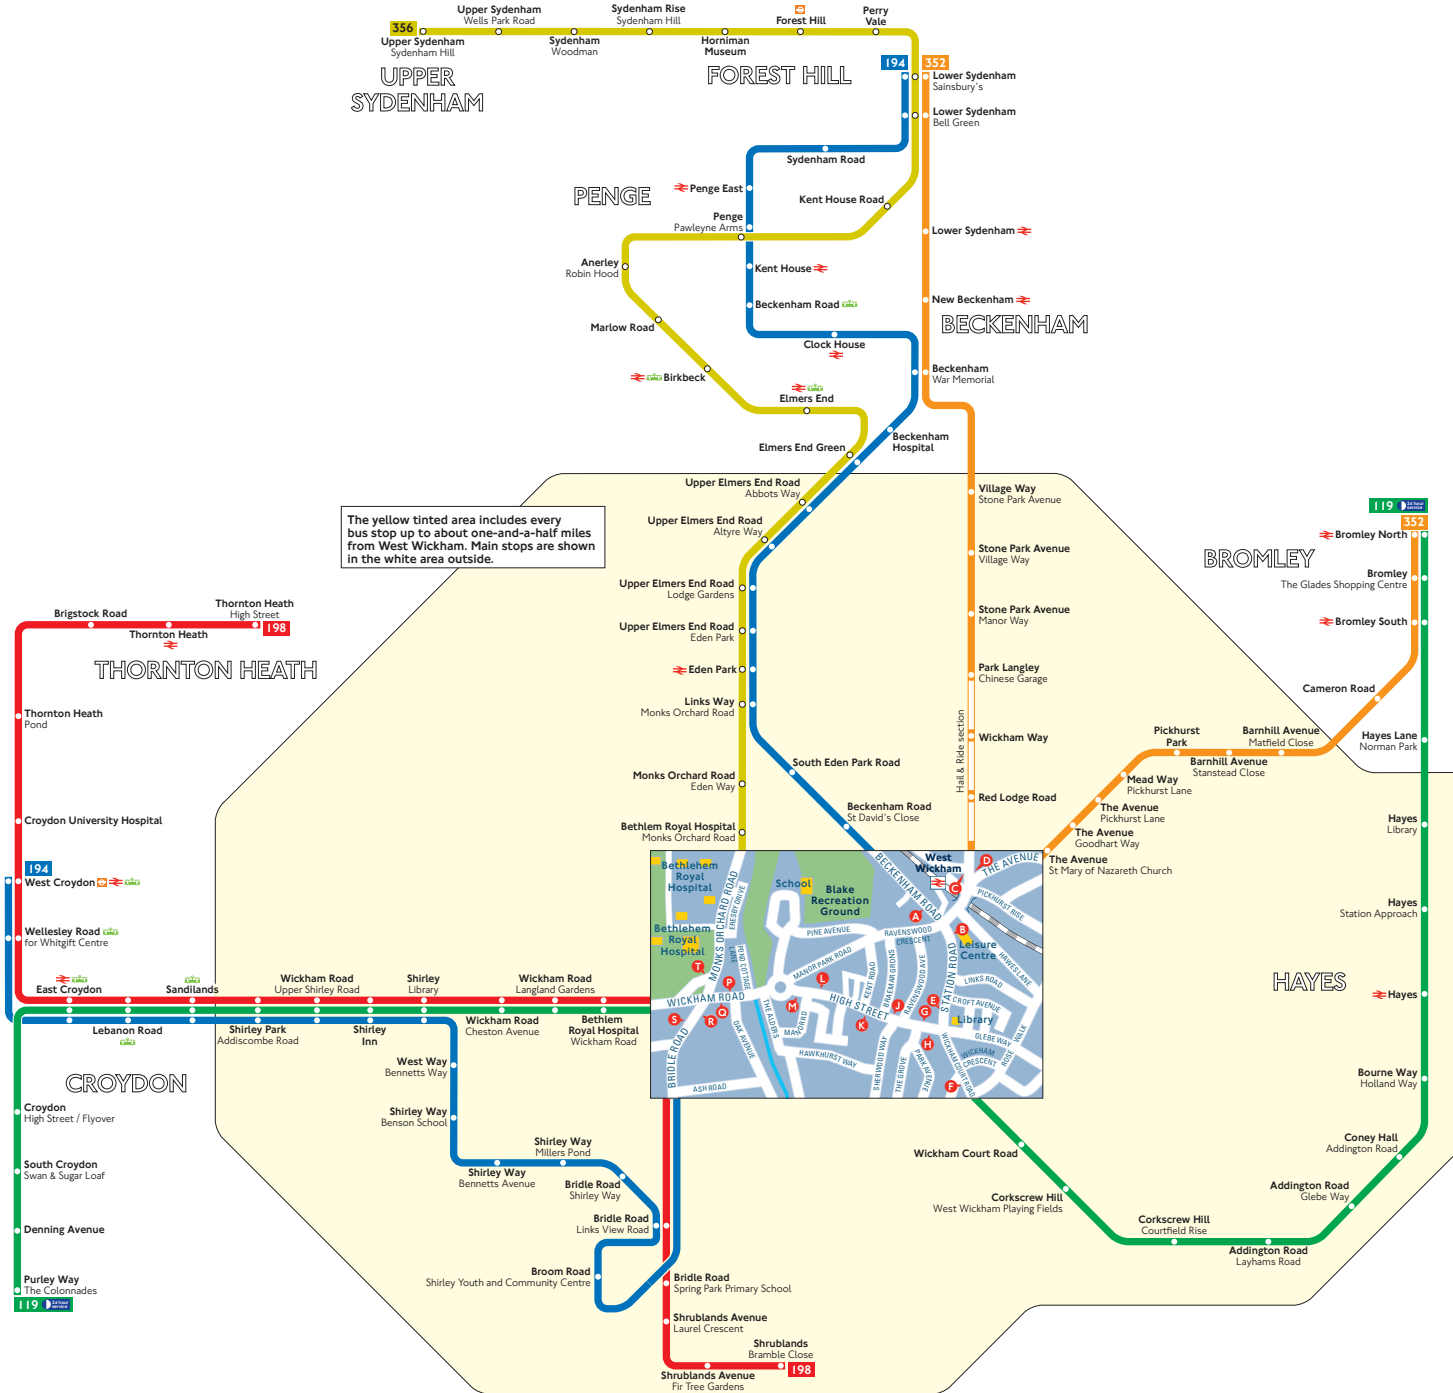

Buses from West Wickham

Route finder

Day buses including 24-hour services

Bus route	Towards	Bus stops
119	Bromley North	G J L P
	Purley Way	F H K M Q
194	Lower Sydenham	A E G J L P S
	West Croydon	B H K M Q R
198	Shrublands	R
	Thornton Heath	S
352	Bromley North ★	D
	Lower Sydenham ★	C
356	Upper Sydenham	T

★ Mondays to Saturdays only