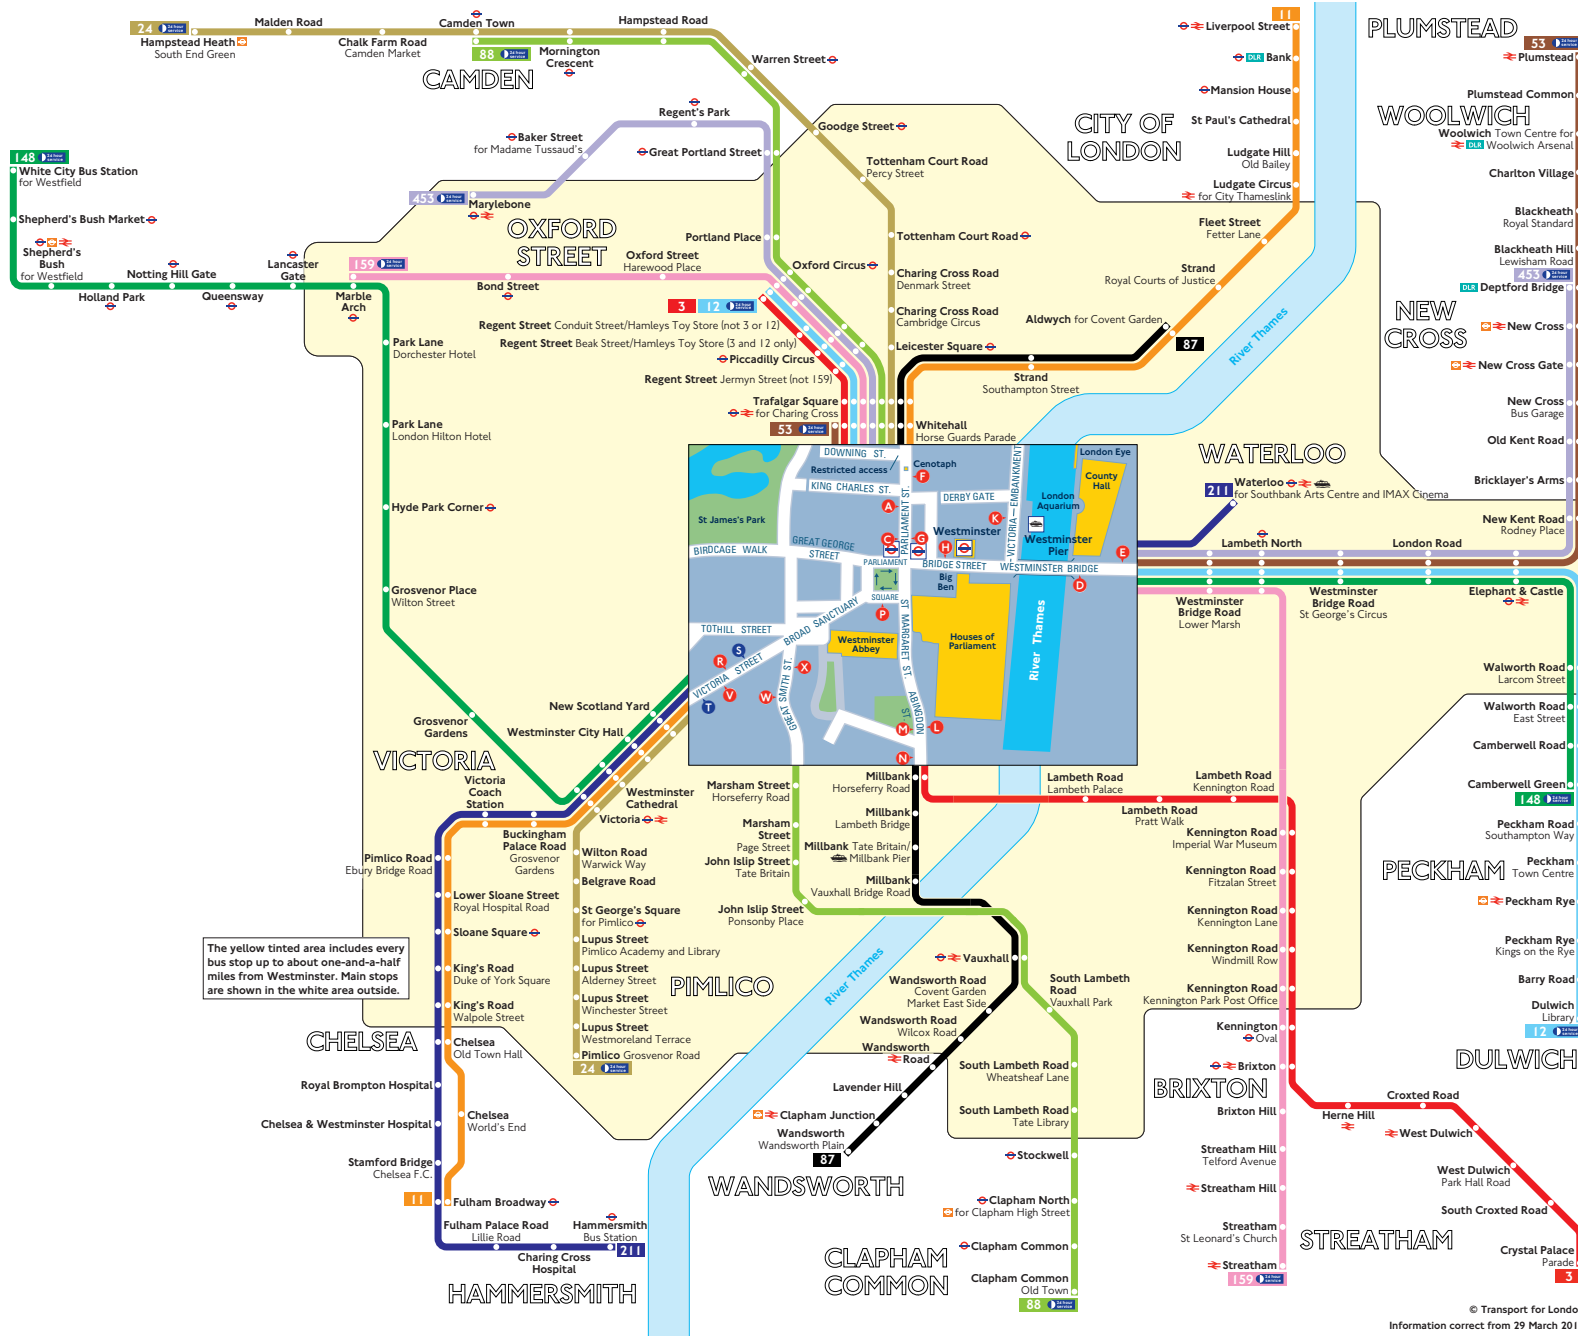

Buses from Westminster

Key

- Connections with London Underground
- Connections with London Overground
- Connections with National Rail
- Connections with Docklands Light Railway
- Connections with river boats

A Red discs show the bus stop you need for your chosen bus service. The disc **A** appears on the top of the bus stop in the street (see map of town centre in centre of diagram).

Route finder

Day buses including 24-hour services

Bus route	Towards	Bus stops
3	Crystal Palace	F L
	Oxford Circus	A N
11	Fulham Broadway	F V
	Liverpool Street	A R
12	Dulwich	E G
	Oxford Circus	A D
24	Hampstead Heath	C R
	Pimlico	F V
53	Plumstead	E G
	Whitehall	A D
87	Aldwych	A N
	Wandsworth	F L
88	Camden Town	A W
	Clapham Common	F X
148	Camberwell Green	E H R
	White City	D P V
159	Marble Arch	A D
	Streatham	A G
211	Hammersmith	D P V
	Waterloo	E H R
453	Deptford Bridge	E G
	Marylebone	A D

Night buses

[For night bus information, please see separate poster.](#)