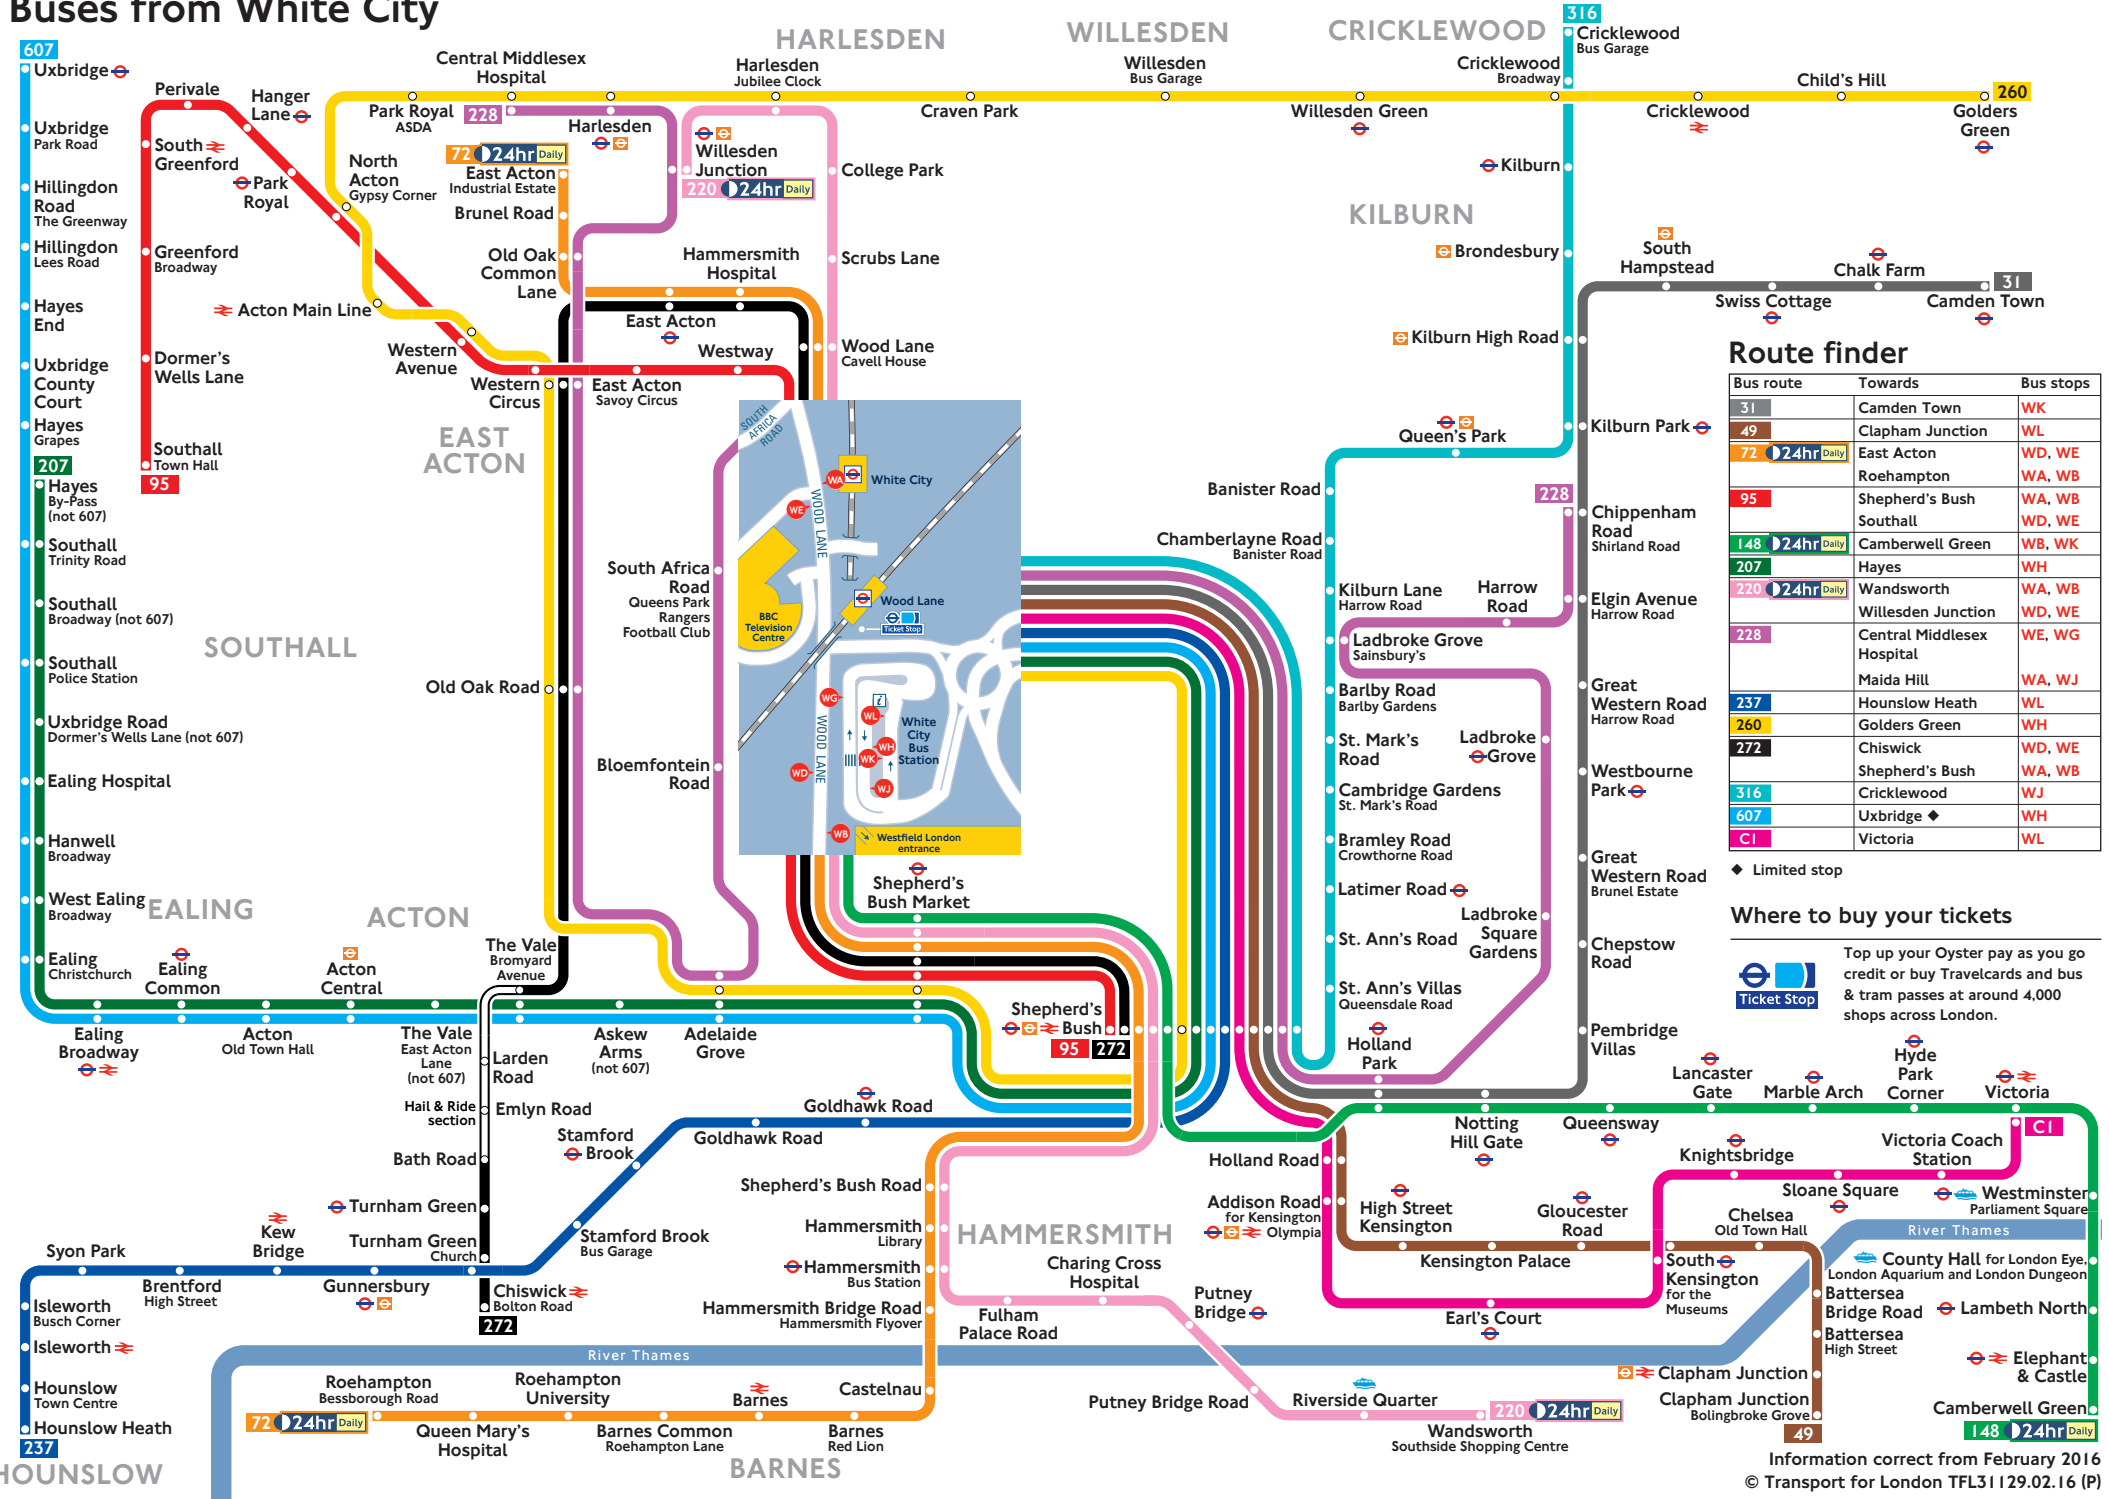

Buses from White City

Route finder

Bus route	Towards	Bus stops
31	Camden Town	WK
49	Clapham Junction	WL
72	East Acton	WD, WE
95	Roehampton	WA, WB
	Shepherd's Bush	WA, WB
	Southall	WD, WE
148	Camberwell Green	WB, WK
207	Hayes	WH
220	Wandsworth	WA, WB
	Willesden Junction	WD, WE
228	Central Middlesex Hospital	WE, WG
	Maida Hill	WA, WJ
237	Hounslow Heath	WL
260	Golders Green	WH
272	Chiswick	WD, WE
	Shepherd's Bush	WA, WB
316	Cricklewood	WJ
607	Uxbridge	WH
CI	Victoria	WL

◆ Limited stop

Where to buy your tickets

 Top up your Oyster pay as you go credit or buy Travelcards and bus & tram passes at around 4,000 shops across London.