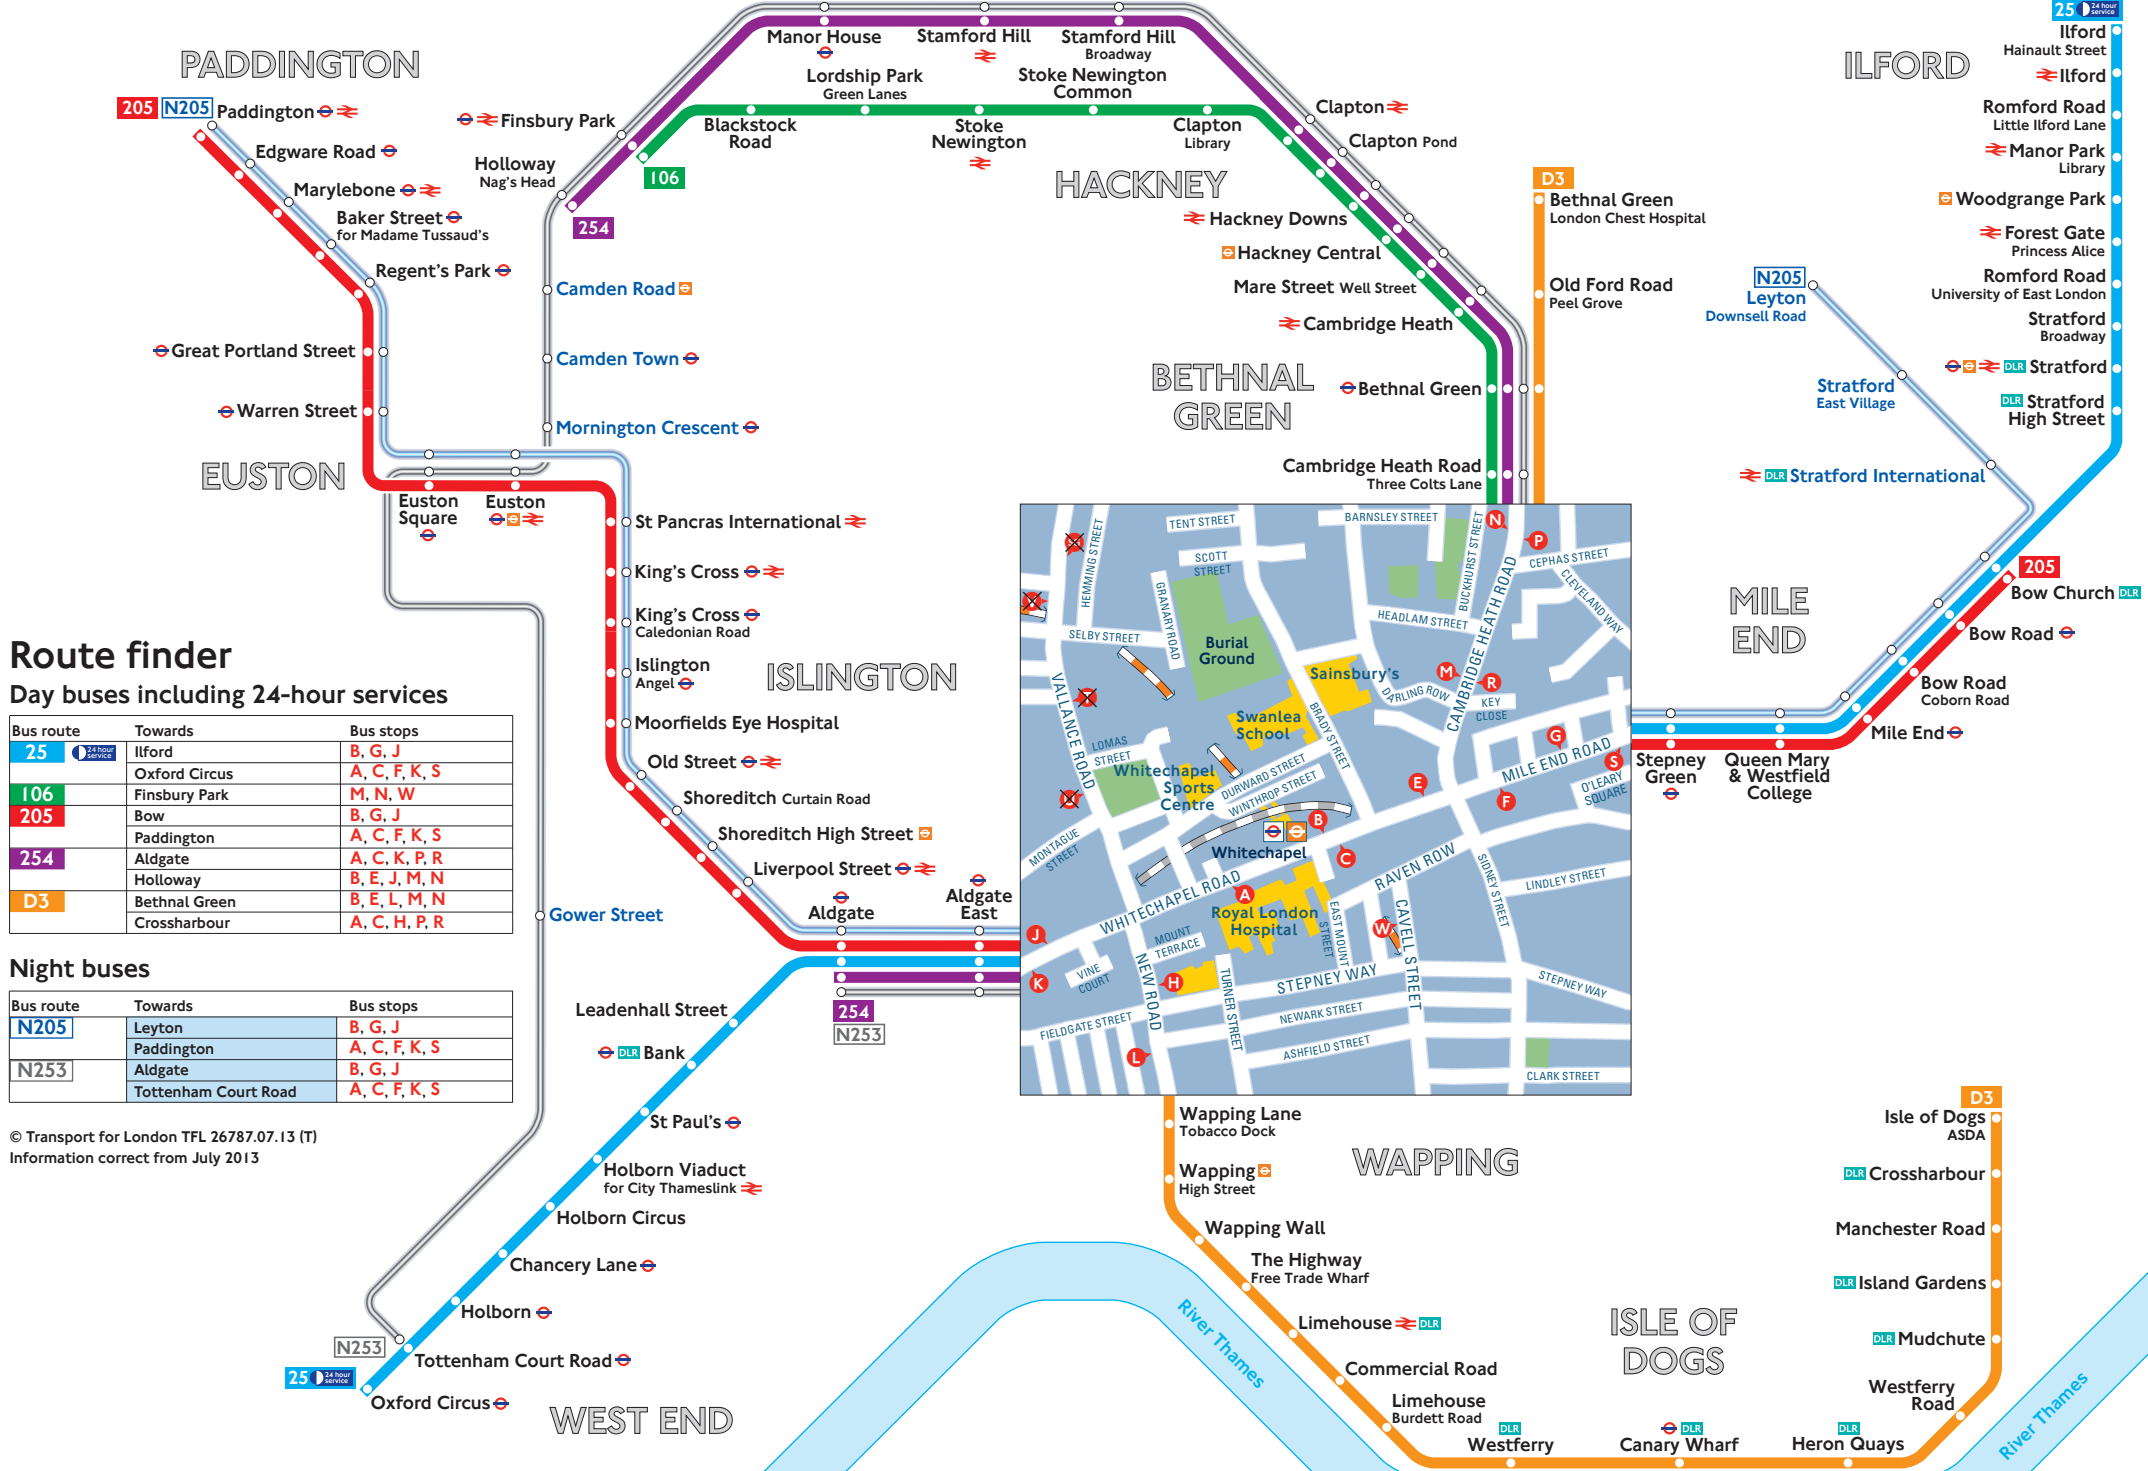

Buses from Whitechapel and The Royal London Hospital

Route finder

Day buses including 24-hour services

Bus route	Towards	Bus stops
25	Ilford	B, G, J
	Oxford Circus	A, C, F, K, S
106	Finsbury Park	M, N, W
205	Bow	B, G, J
	Paddington	A, C, F, K, S
254	Aldgate	A, C, K, P, R
	Holloway	B, E, J, M, N
D3	Bethnal Green	B, E, L, M, N
	Crossharbour	A, C, H, P, R

Night buses

Bus route	Towards	Bus stops
N205	Leyton	B, G, J
	Paddington	A, C, F, K, S
N253	Aldgate	B, G, J
	Tottenham Court Road	A, C, F, K, S

© Transport for London TFL 26787.07.13 (T)
Information correct from July 2013