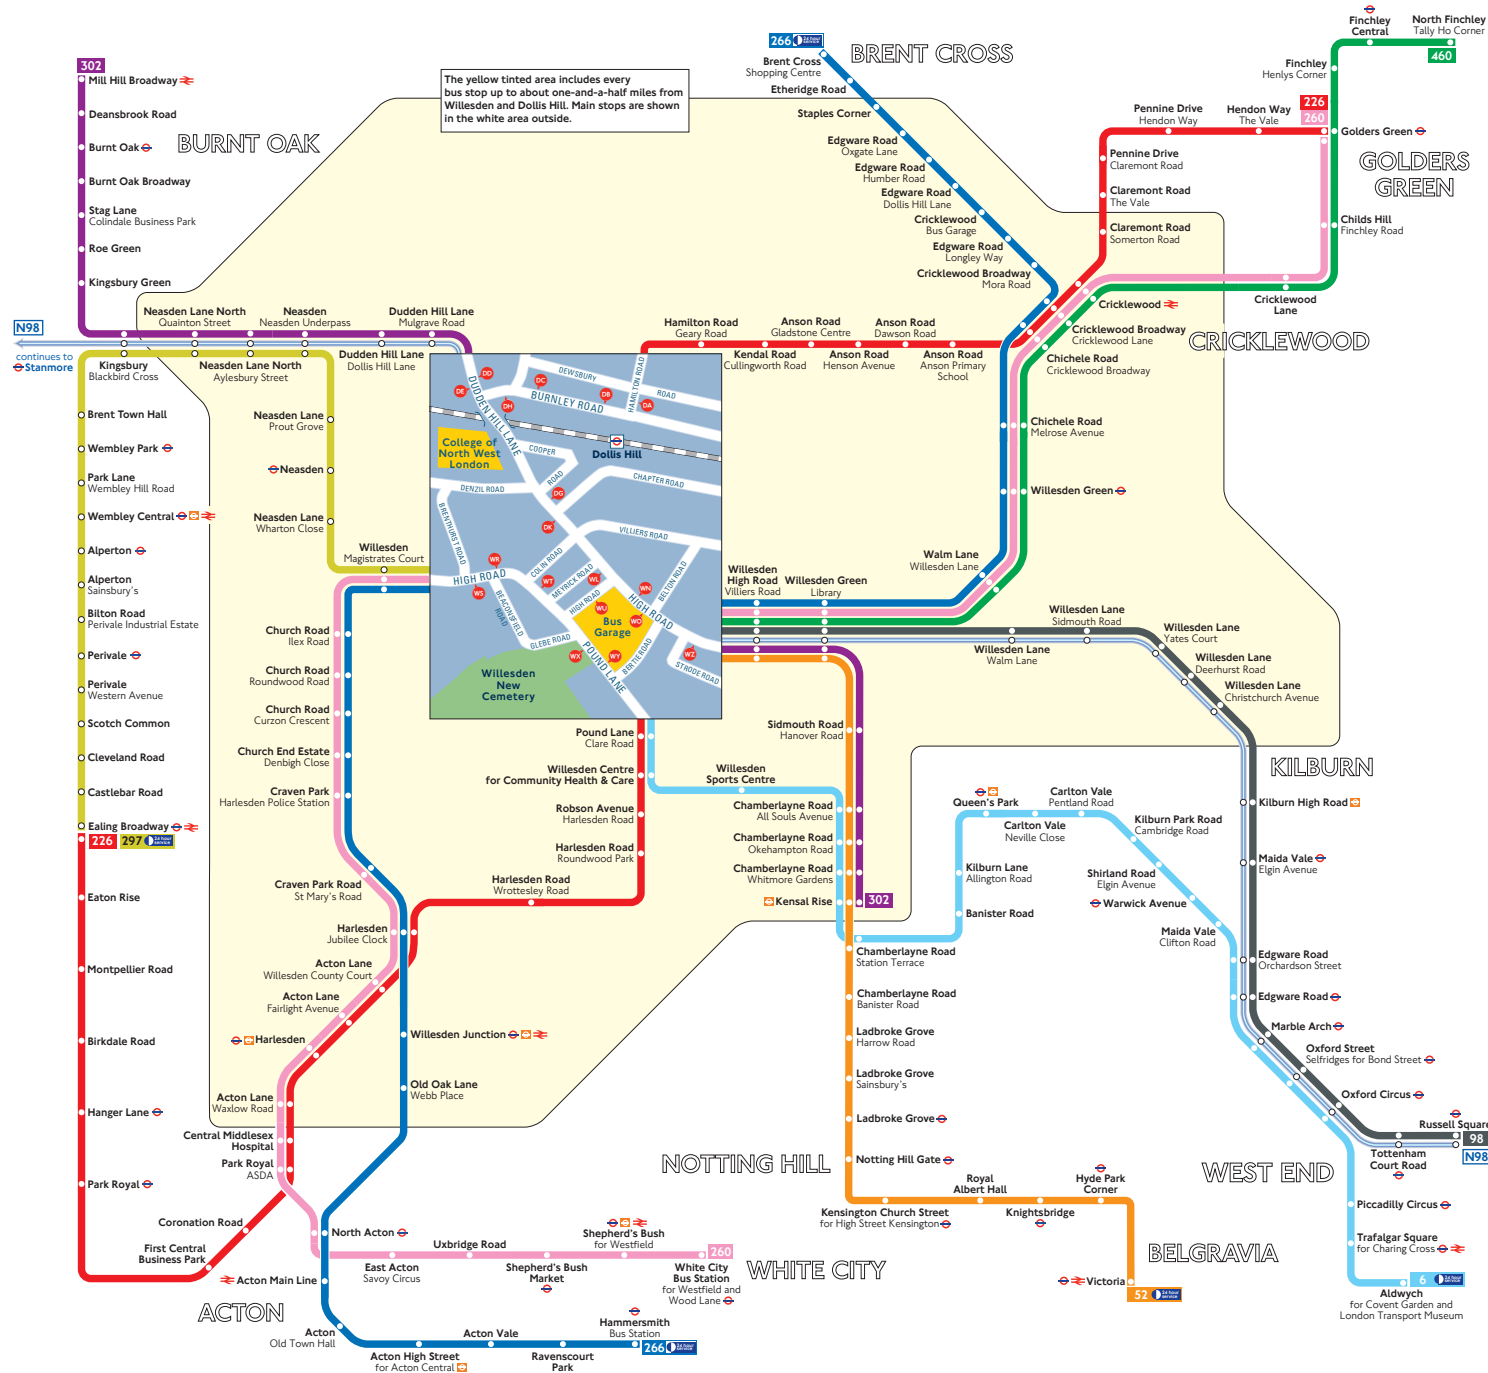

Buses from Willesden and Dollis Hill

Key

- 6 Day buses in black
 - N98 Night buses in blue
 - Connections with London Underground
 - Connections with London Overground
 - Connections with National Rail
- A** Red discs show the bus stop you need for your chosen bus service. The disc **A** appears on the top of the bus stop in the street (see map of town centre in centre of diagram).

Route finder

Day buses including 24-hour services

Bus route	Towards	Bus stops
6	Aldwych	
52	Victoria	
98	Russell Square	
226	Ealing Broadway	
	Golders Green	
260	Golders Green	
	White City	
266	Brent Cross	
	Hammersmith	
297	Ealing Broadway	
302	Kensal Rise	
	Mill Hill Broadway	
460	North Finchley	

Night buses

Bus route	Towards	Bus stops
N98	Russell Square	
	Stanmore	