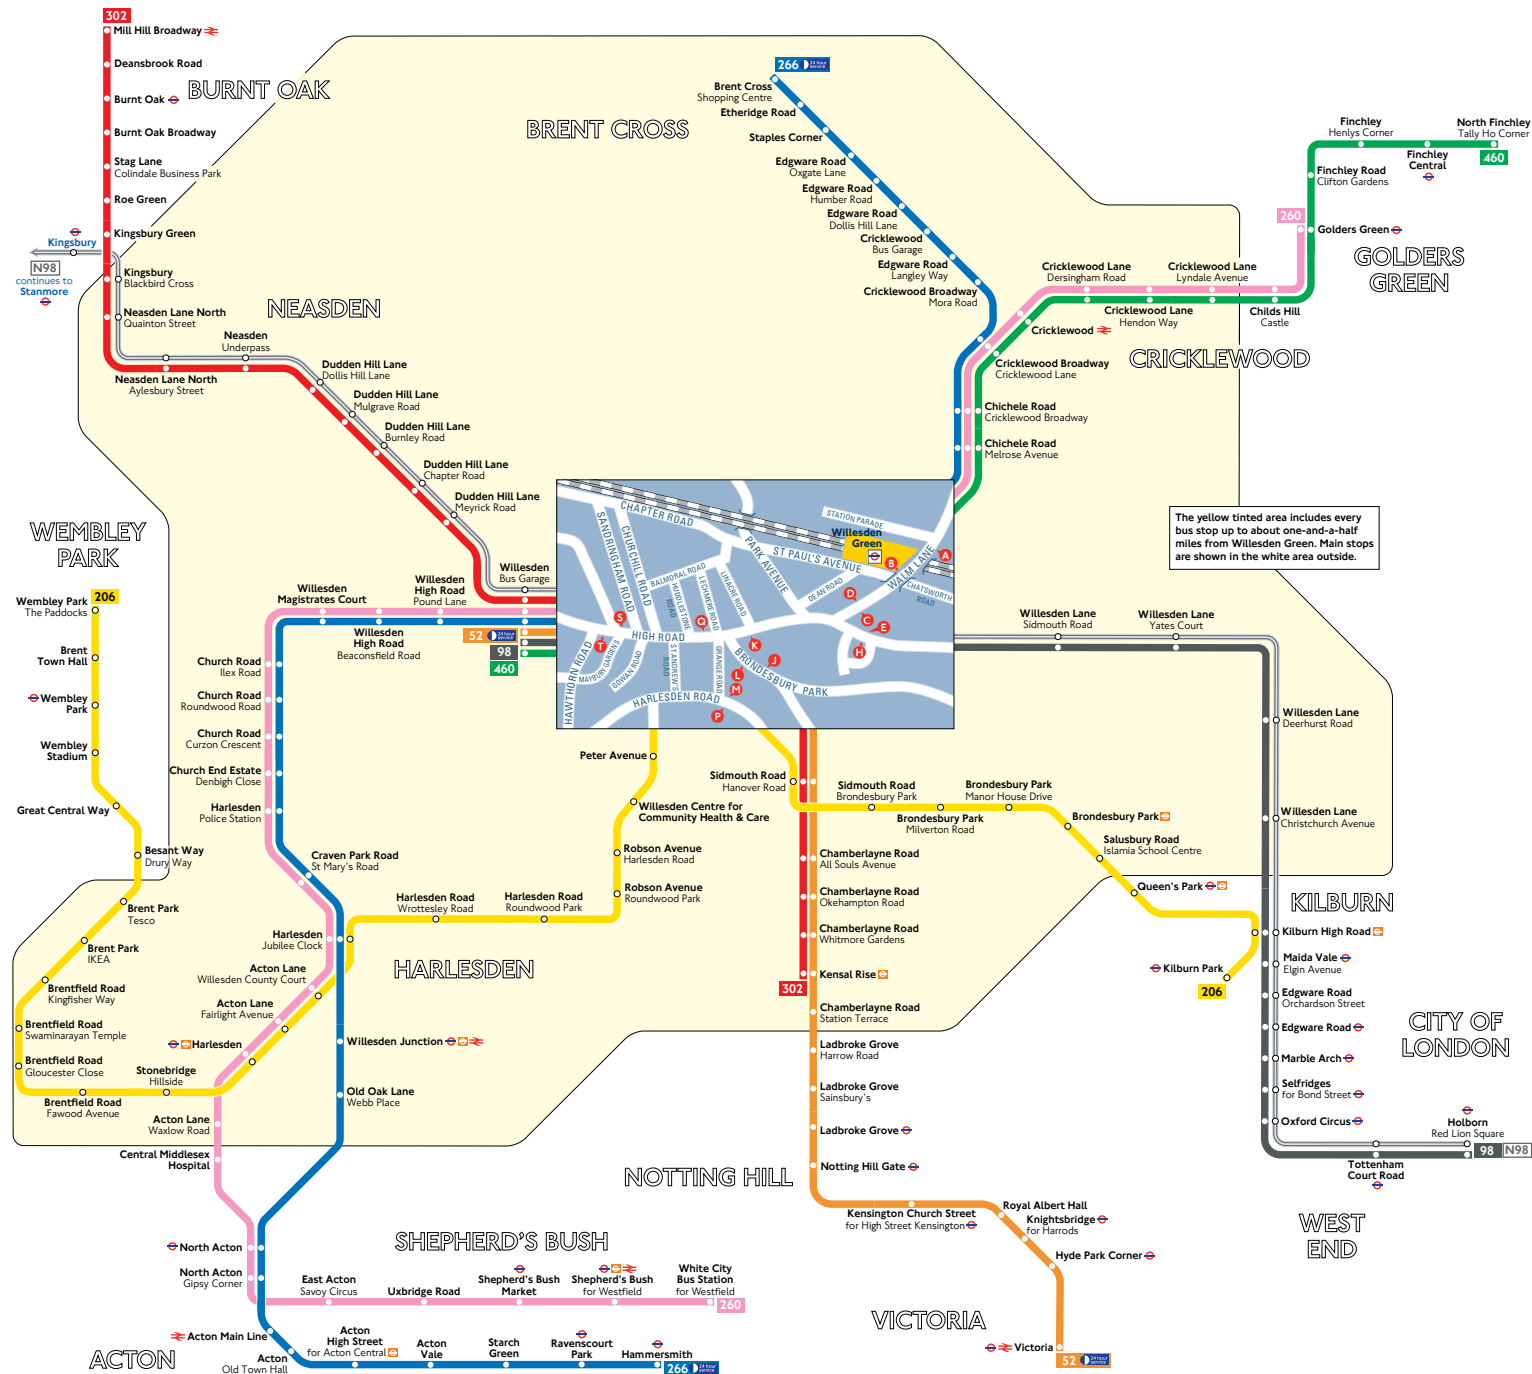

Buses from Willesden Green

Route finder

Day buses including 24-hour services

Bus route	Towards	Bus stops
52	Victoria	J S
	Willesden	L T
98	Holborn	B O S
	Willesden	H K T
206	Kilburn Park	M
	Wembley Park	P
260	Golders Green	B D O S
	White City	A C K T
266	Brent Cross	B D O S
	Hammersmith	A C K T
302	Kensal Rise	J S
	Mill Hill Broadway	L T
460	North Finchley	B D O S
	Willesden	A C K T

Night buses

Bus route	Towards	Bus stops
N98	Holborn	B O S
	Stanmore	H K T