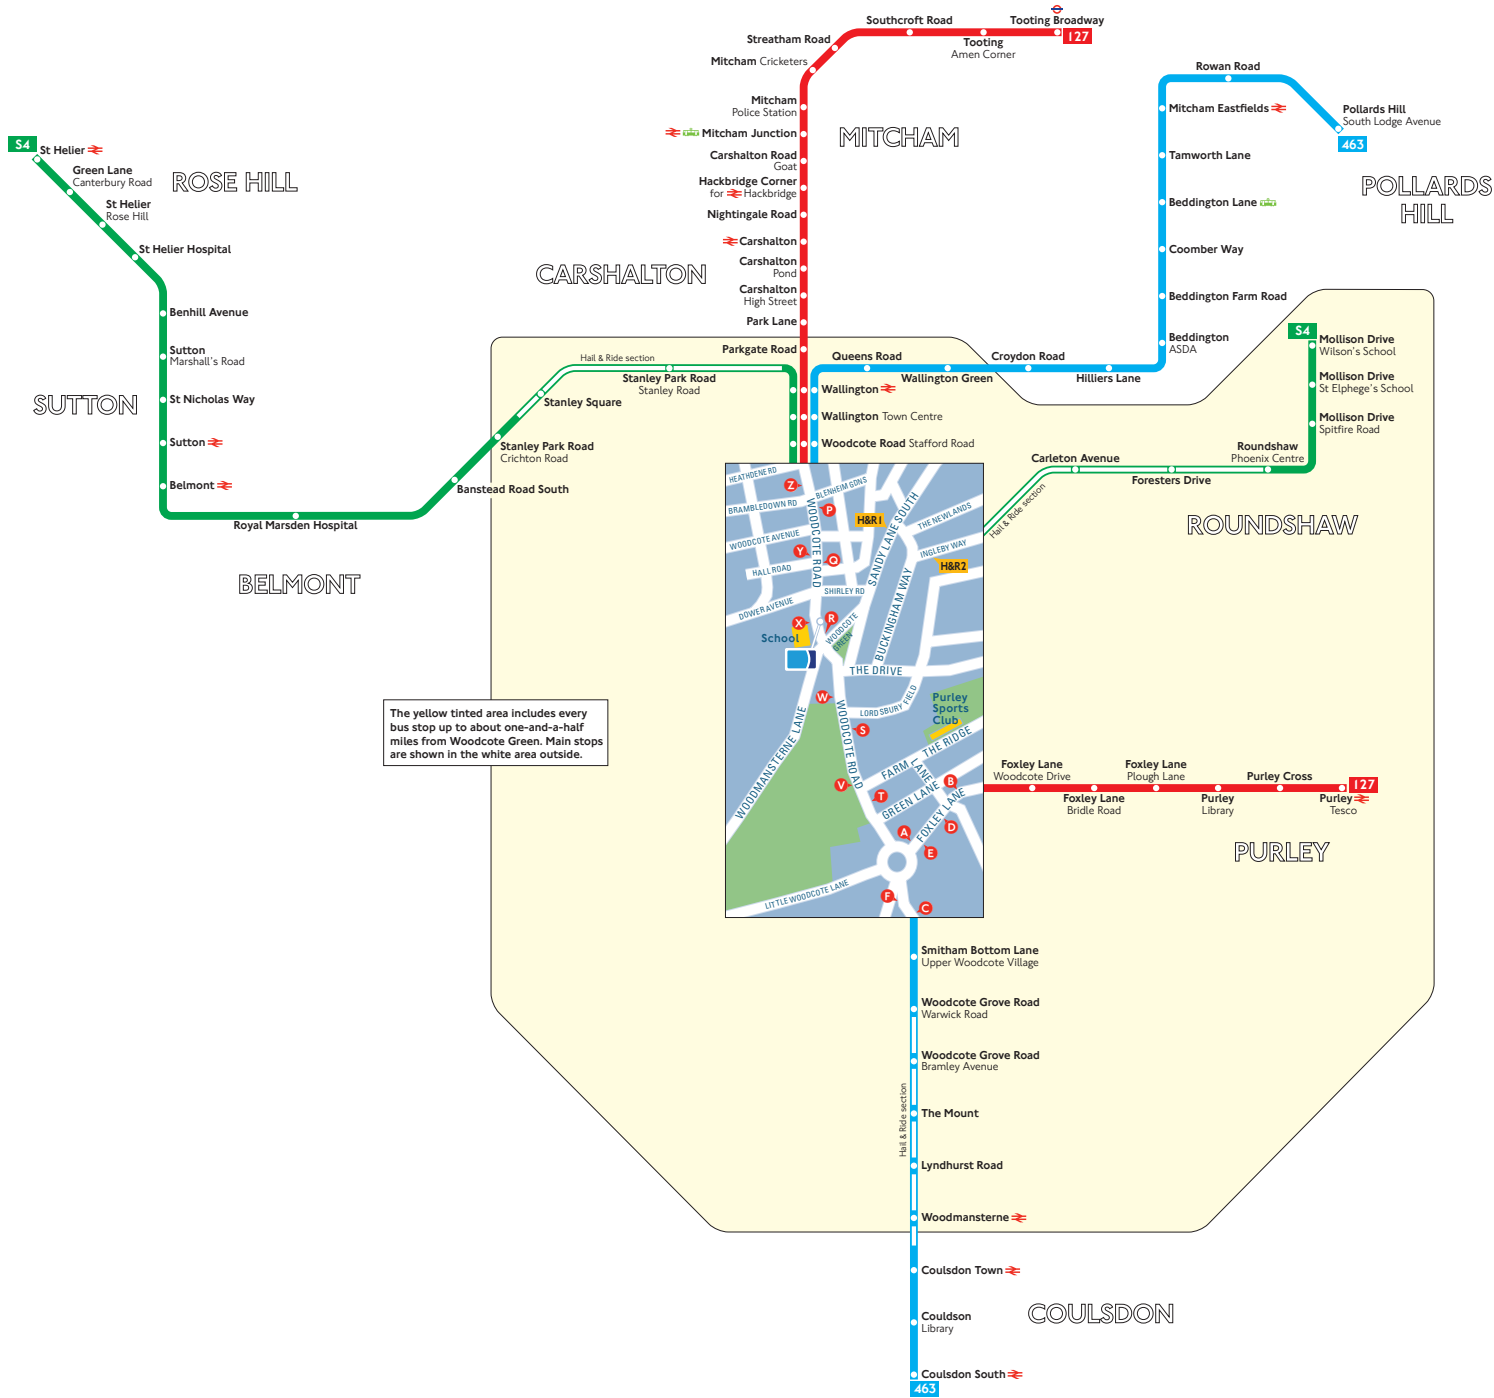

Buses from Woodcote Green

Route finder

Day buses

Bus route	Towards	Bus stops
127	Purley	A B P Q R S T
	Tooting Broadway	D E V W X Y Z
463	Coulsdon South	C P Q R S T
	Pollards Hill	F V W X Y Z
S4	Roundshaw+	P Q R H&R1
	St Helier+	X Y Z H&R2

+ Mondays to Saturdays except evenings

Hail & Ride Route S4 operates as Hail and Ride on the sections of roads marked **H&R1** and **H&R2** on the map. Buses stop at any safe point along the road. There are no bus stops at these locations, but please indicate clearly to the driver when you wish to board or alight.