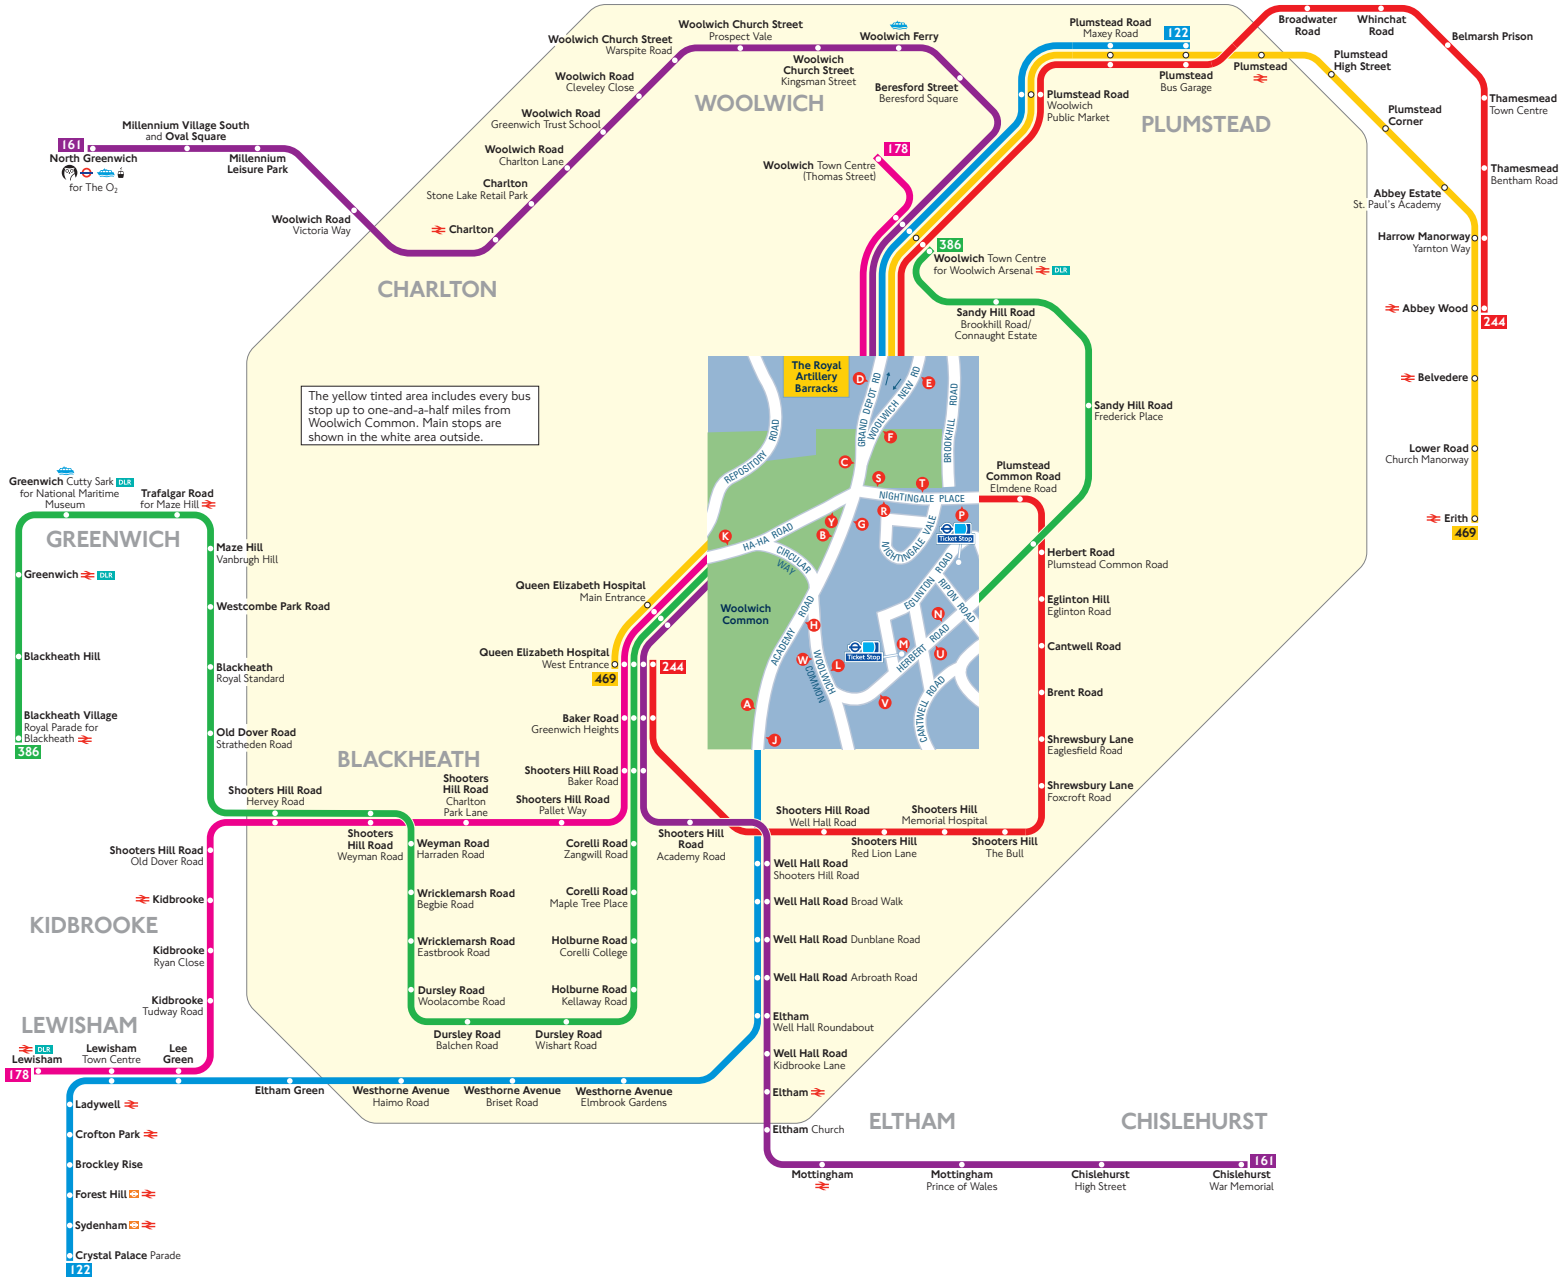

Buses from Woolwich Common

Route finder

Bus route	Towards	Bus stops
122	Crystal Palace	E F G H J
	Plumstead	A B C D
161	Chislehurst	A F Y
	North Greenwich	C D K
178	Lewisham	E F Y
	Woolwich	C D K
244	Abbey Wood	C D P R
	Queen Elizabeth Hospital	E F S T
386	Blackheath	H U V W Y
	Woolwich	G K L M N
469	Erith	C D K
	Queen Elizabeth Hospital	E F Y

Key

- Connections with London Underground
- Connections with London Overground
- Connections with National Rail
- Connections with DLR
- Connections with river boats
- Connections with Emirates Air Line
- Tube station with 24-hour service Friday and Saturday nights

Ways to pay

- Use your contactless debit or credit card. It's the same fare as Oyster and there is no need to top up.
- Top up your Oyster pay as you go credit or buy Travelcards and bus & tram passes at around 4,000 shops across London.
- Sign up for an online account to top up online and see your travel history and spending.