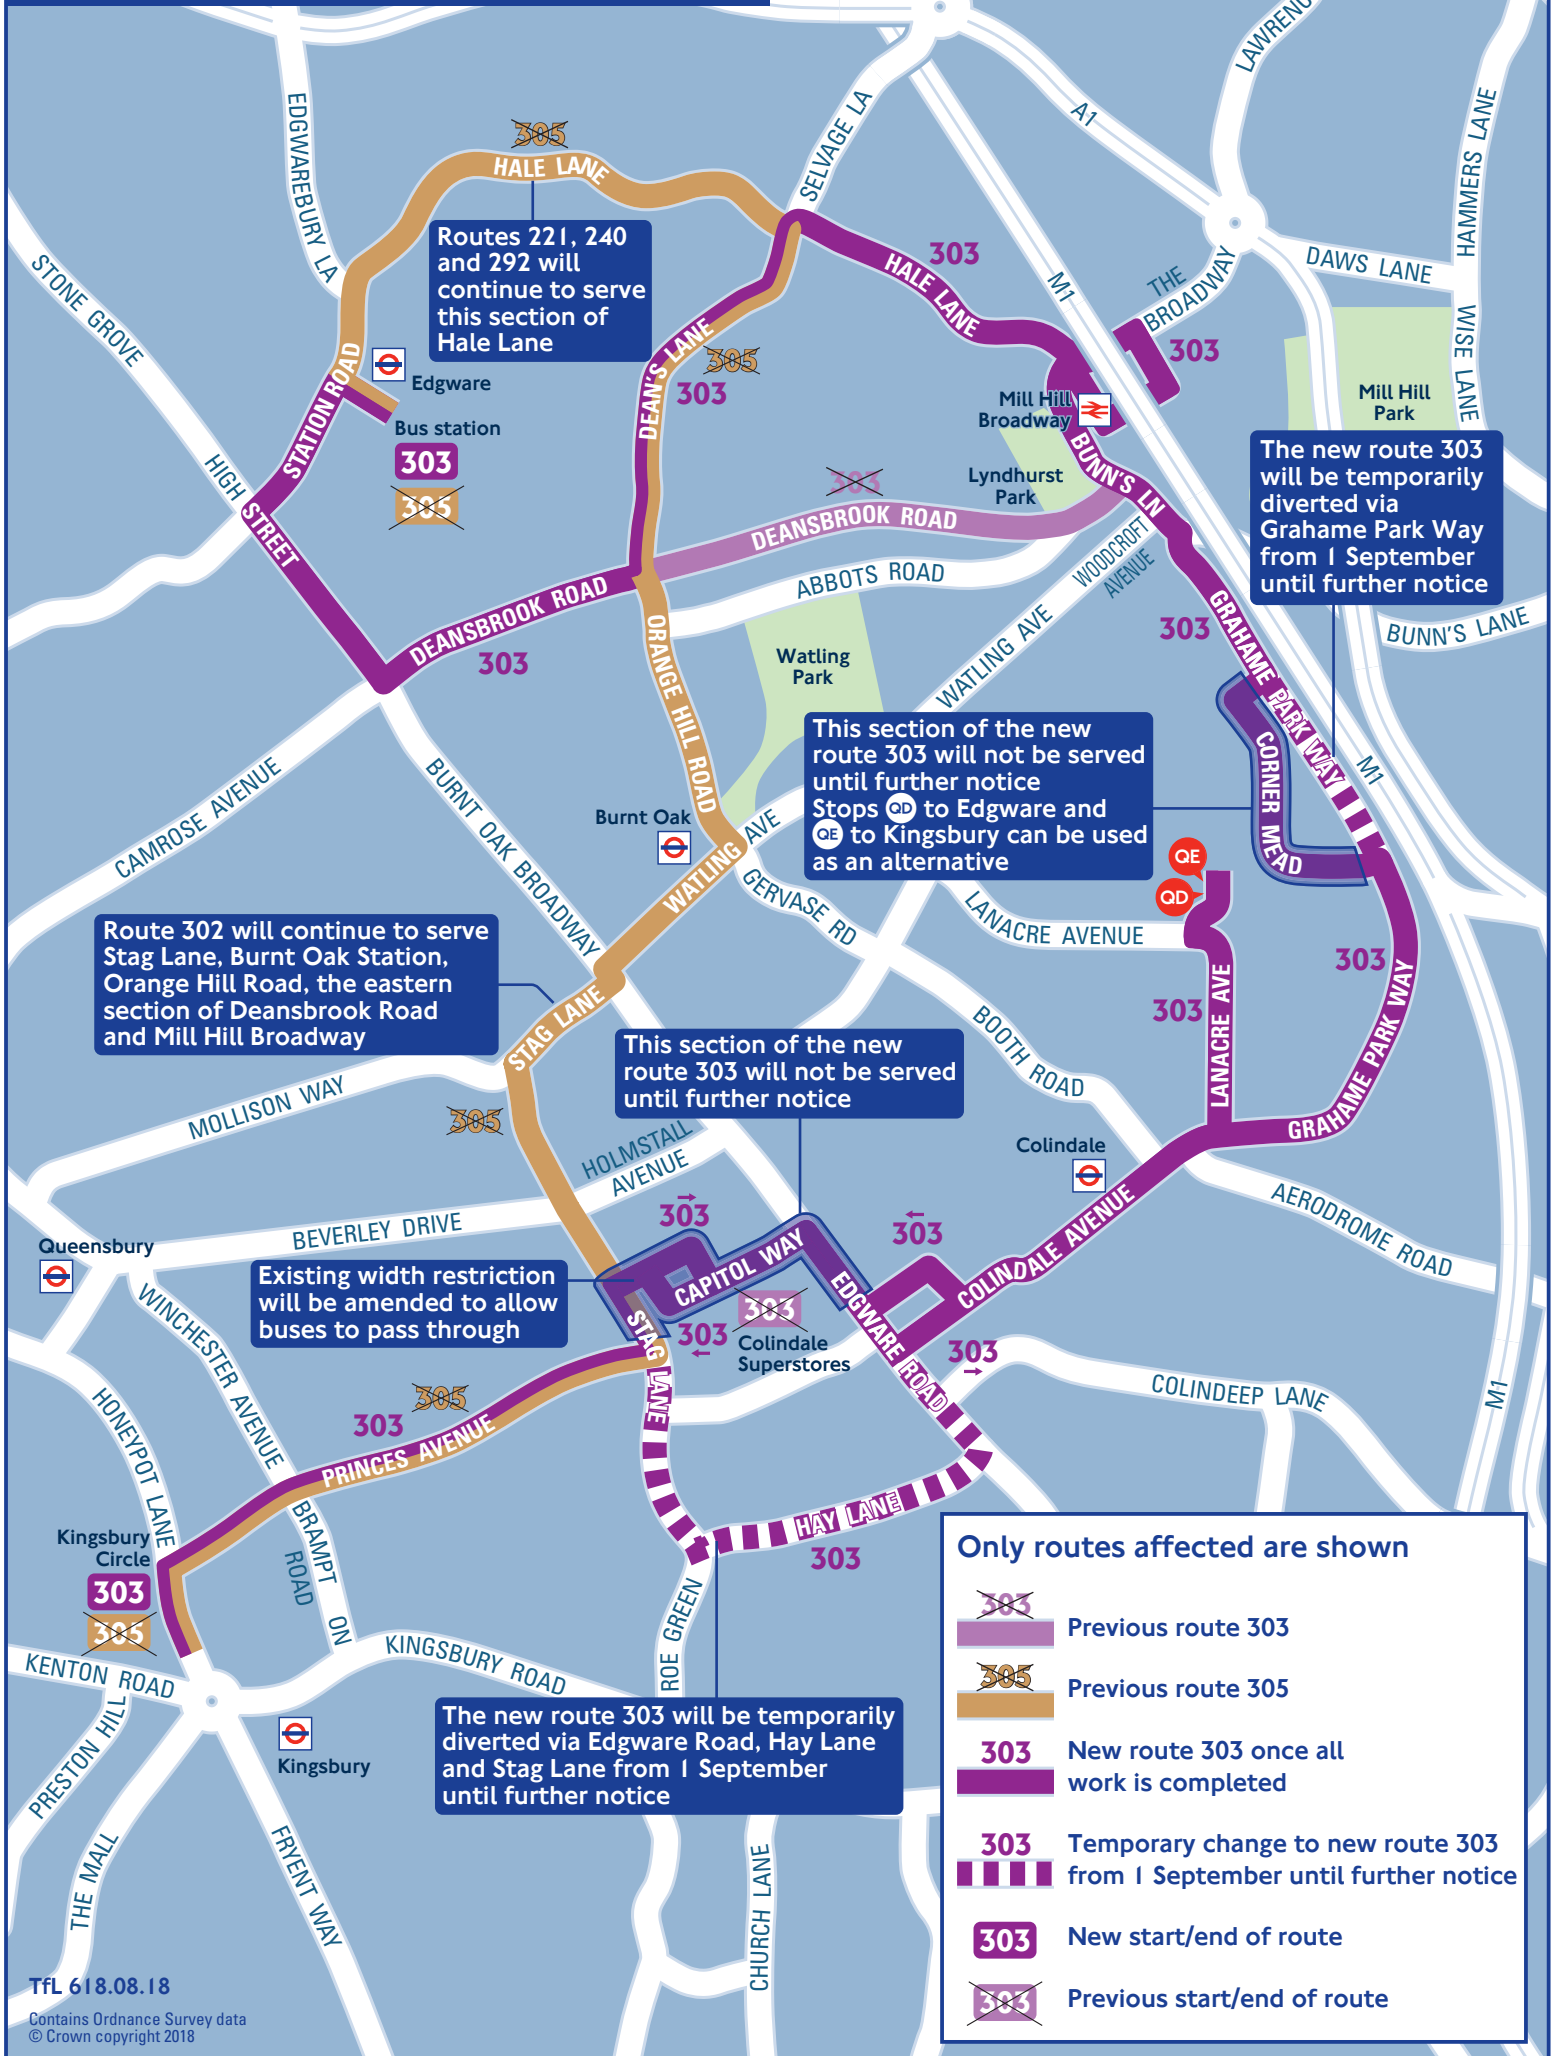

Merging of routes 303 and 305 from 1 September 2018

TfL 618.08.18

Contains Ordnance Survey data © Crown copyright 2018