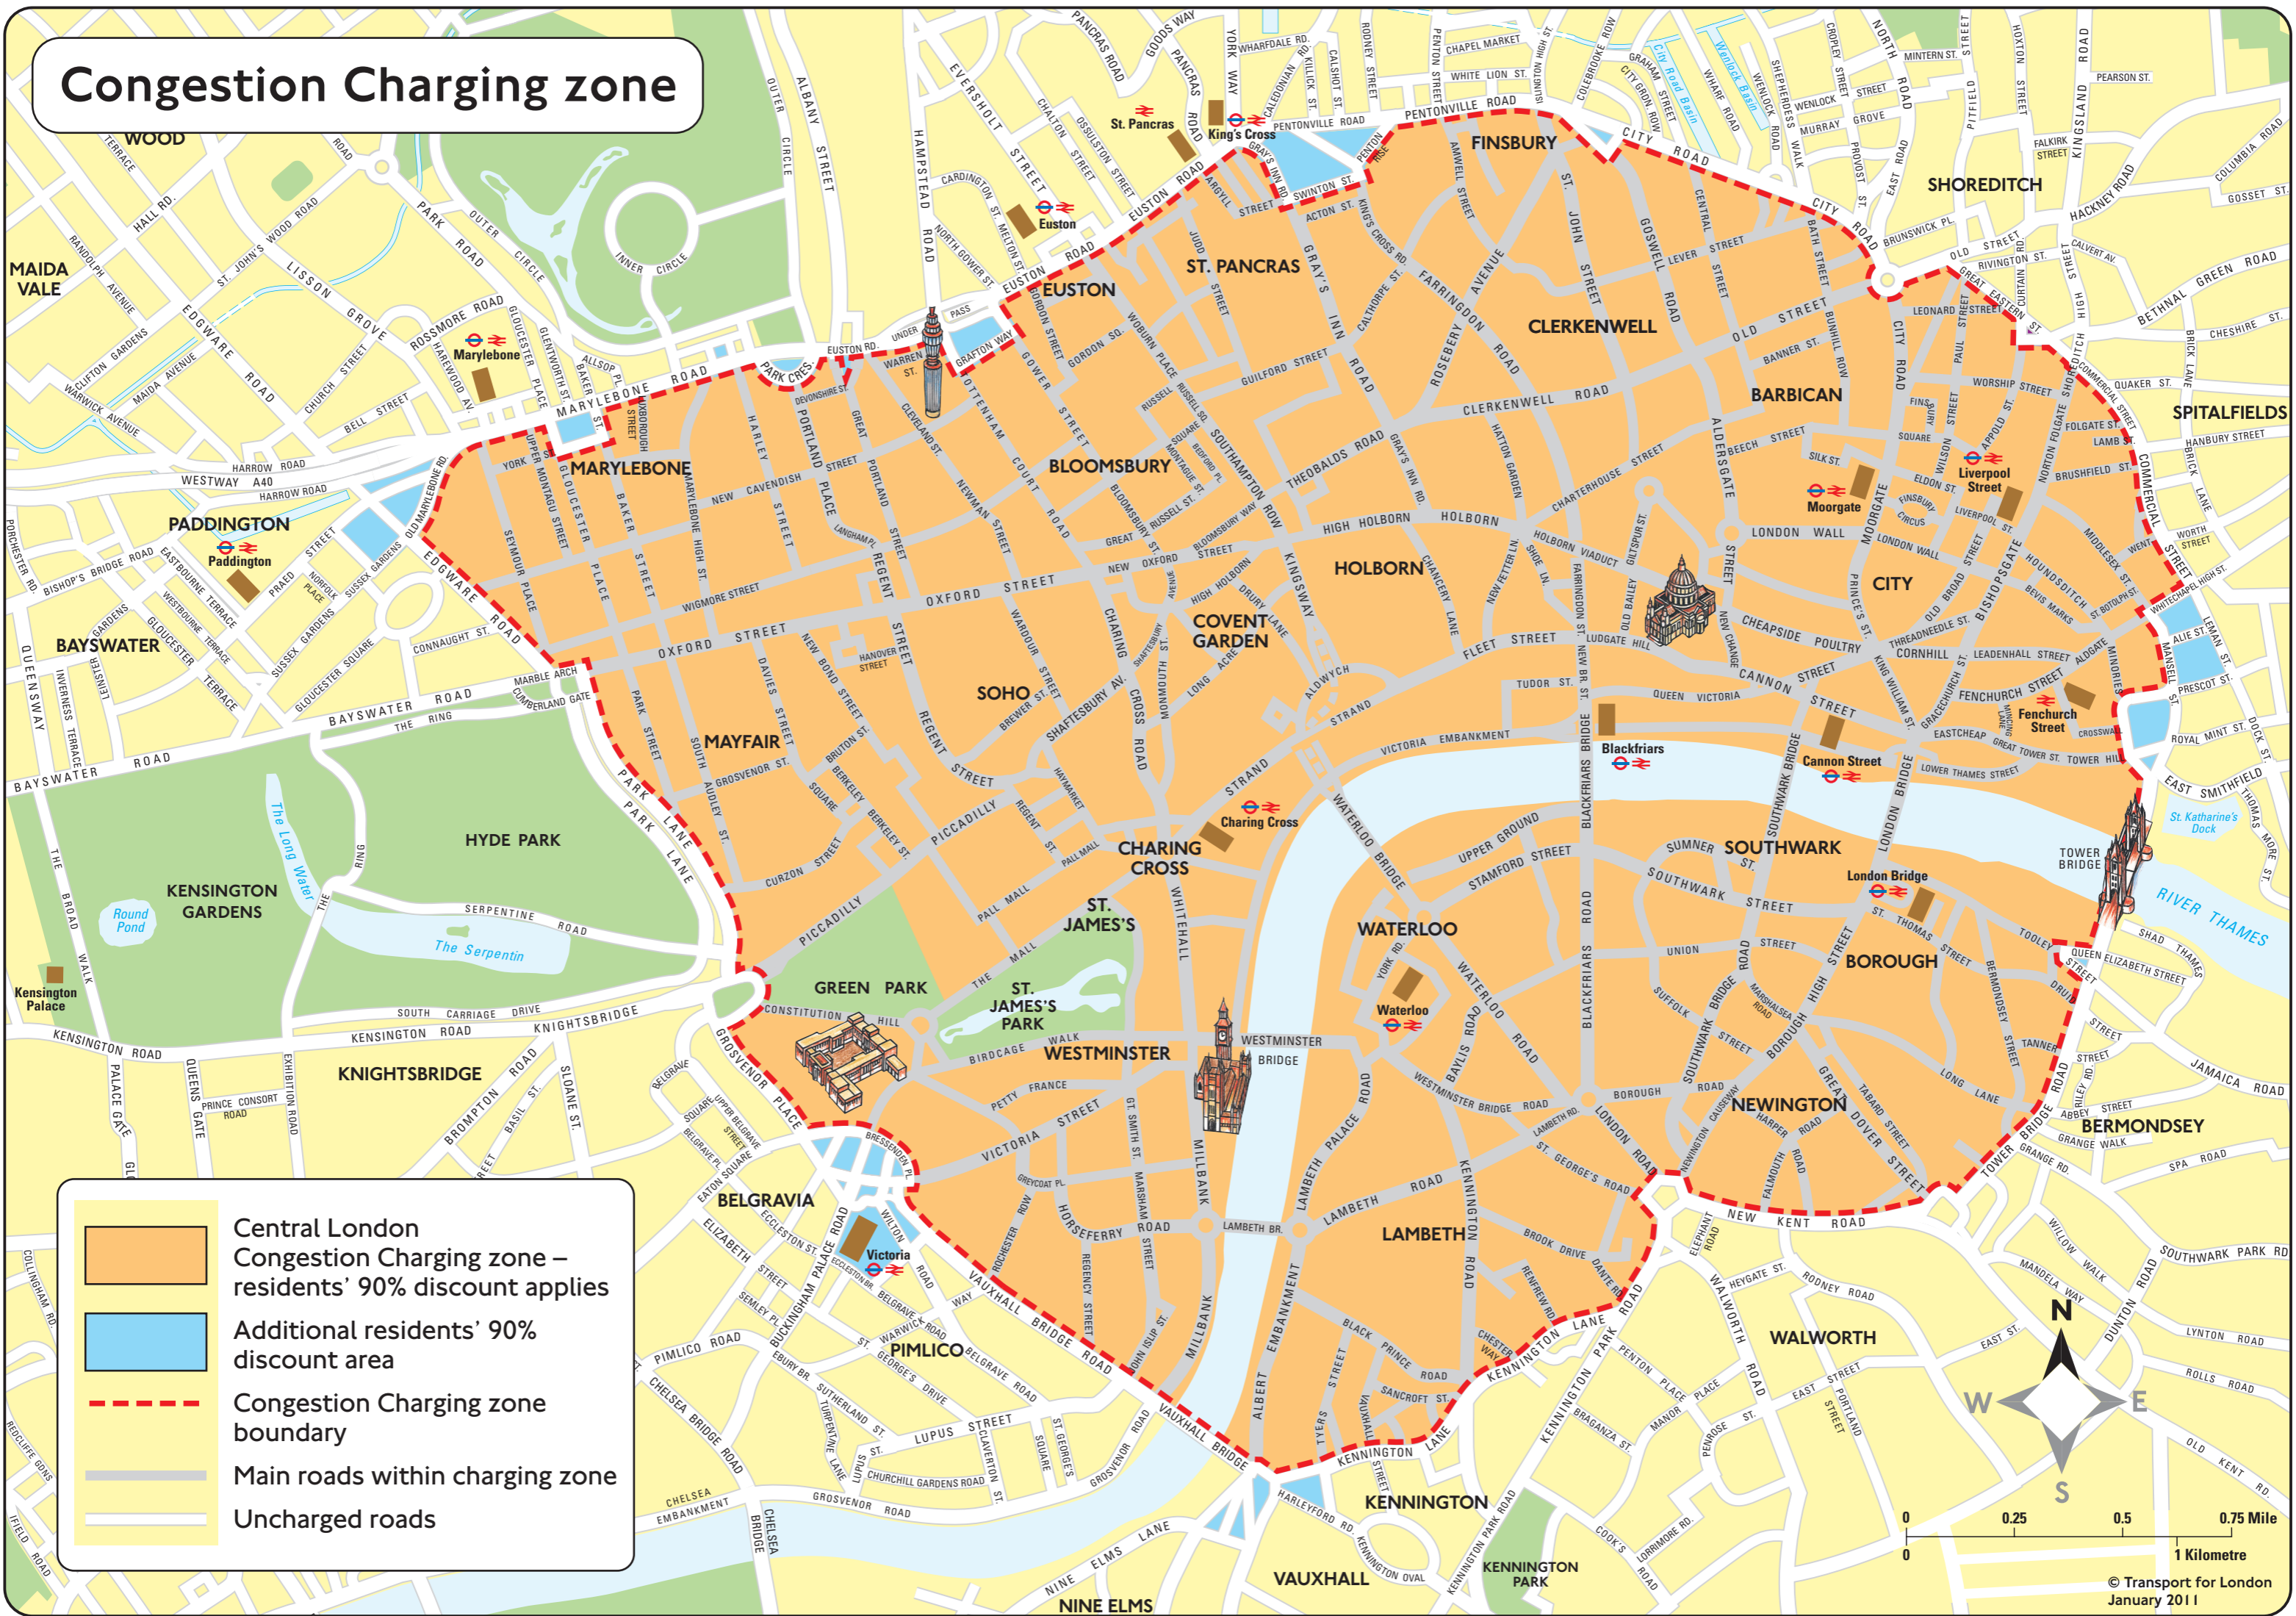

Congestion Charging zone

- Central London Congestion Charging zone – residents' 90% discount applies
- Additional residents' 90% discount area
- Congestion Charging zone boundary
- Main roads within charging zone
- Uncharged roads