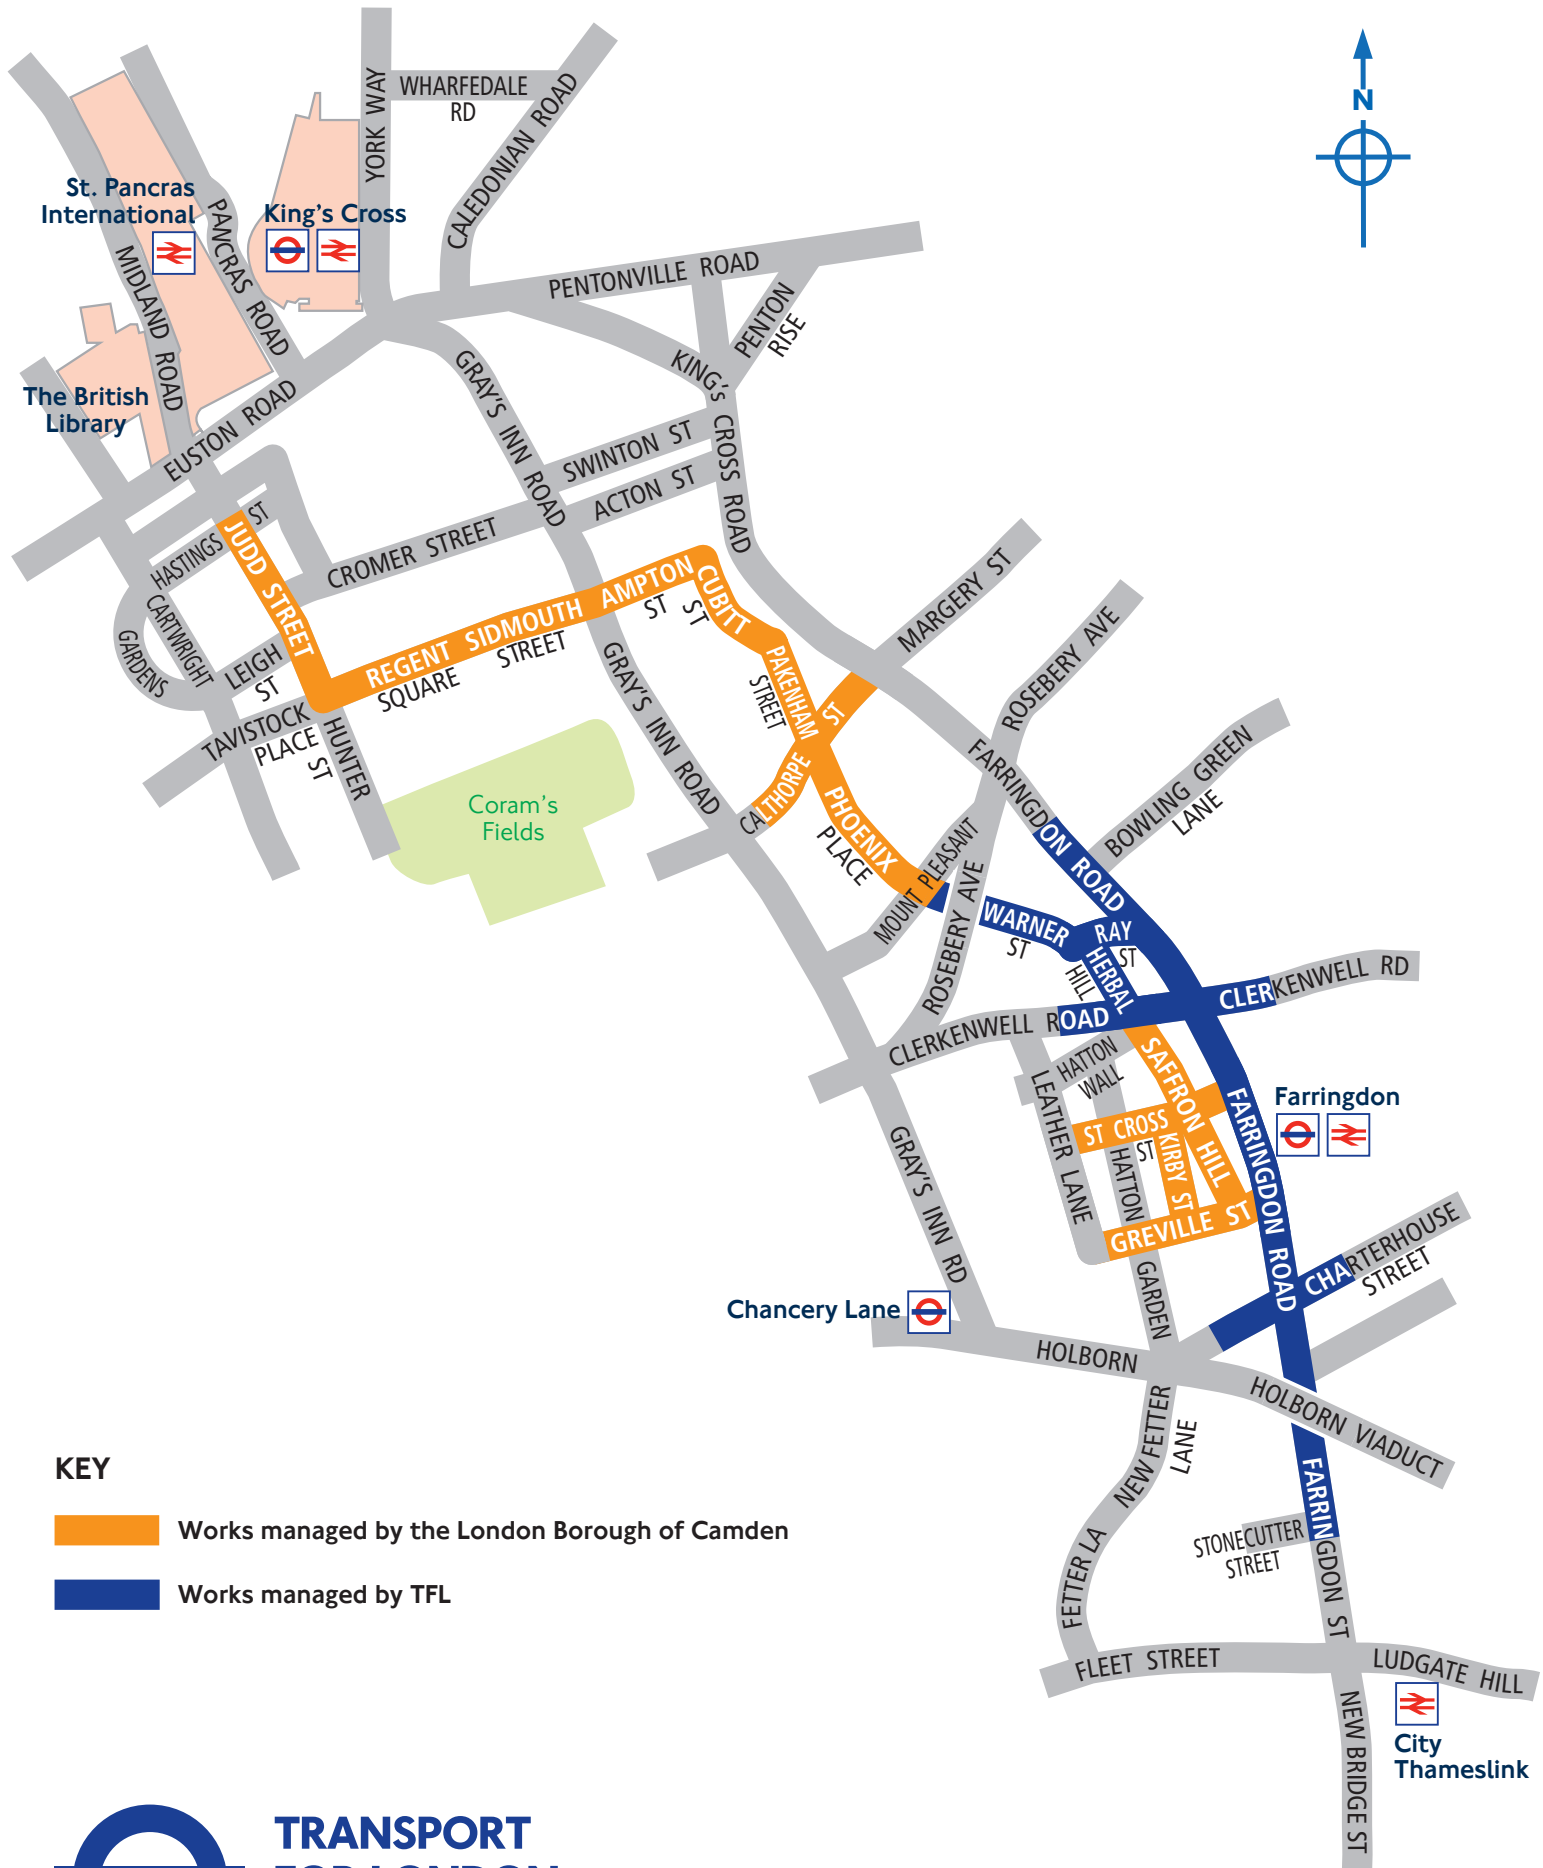

# North-South Cycle Superhighway (CS6) construction map

## KEY

- Works managed by the London Borough of Camden
- Works managed by TFL

**TRANSPORT FOR LONDON**  
EVERY JOURNEY MATTERS

  
City Thameslink