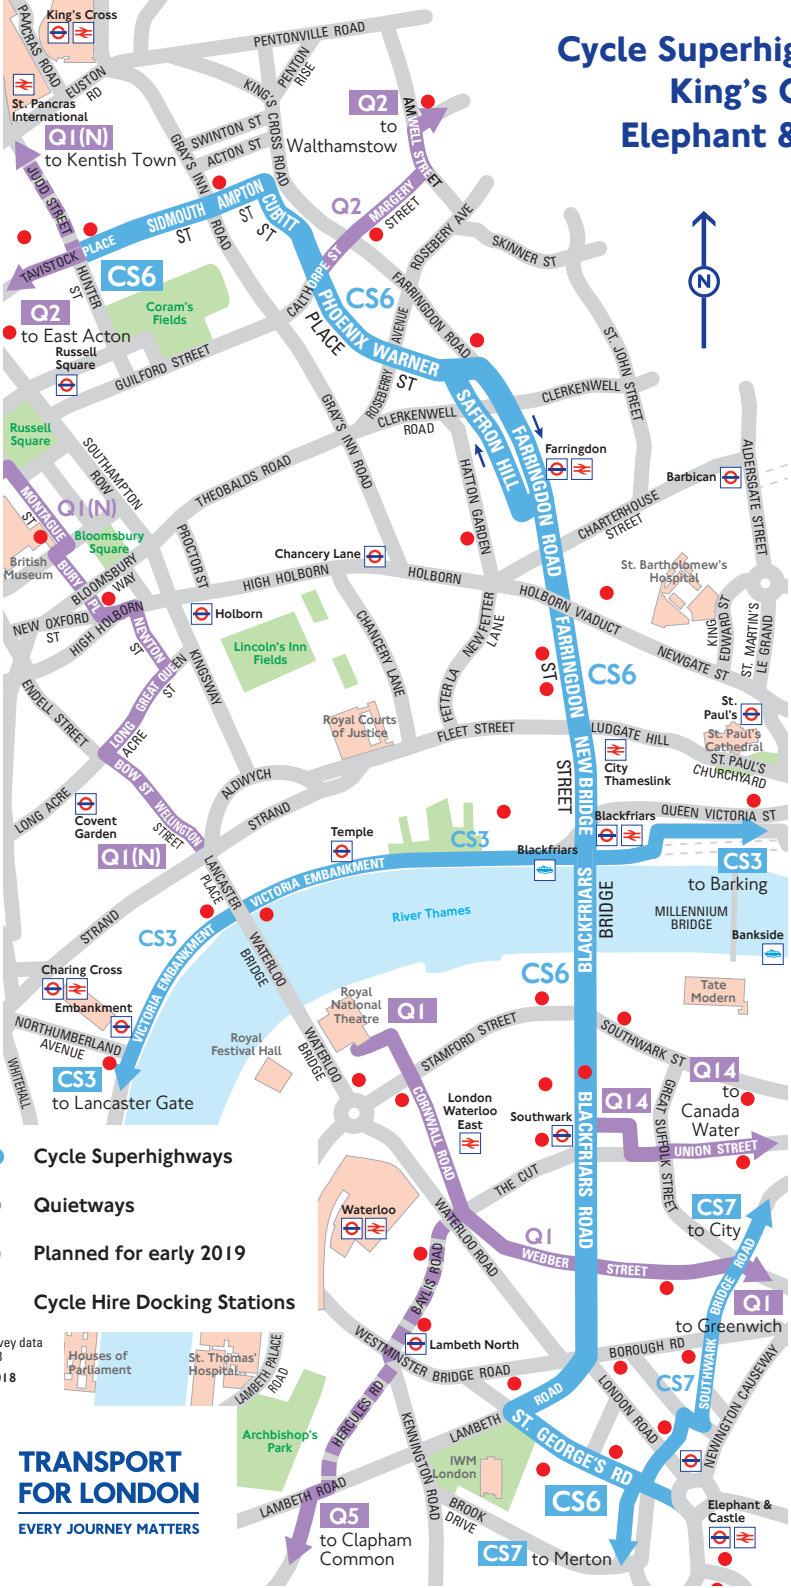

Cycle Superhighway 6 King's Cross to Elephant & Castle

- Cycle Superhighways
- Quietways
- Planned for early 2019
- Cycle Hire Docking Stations

Contains Ordnance Survey data
© Crown copyright 2018
Correct as of July 2018