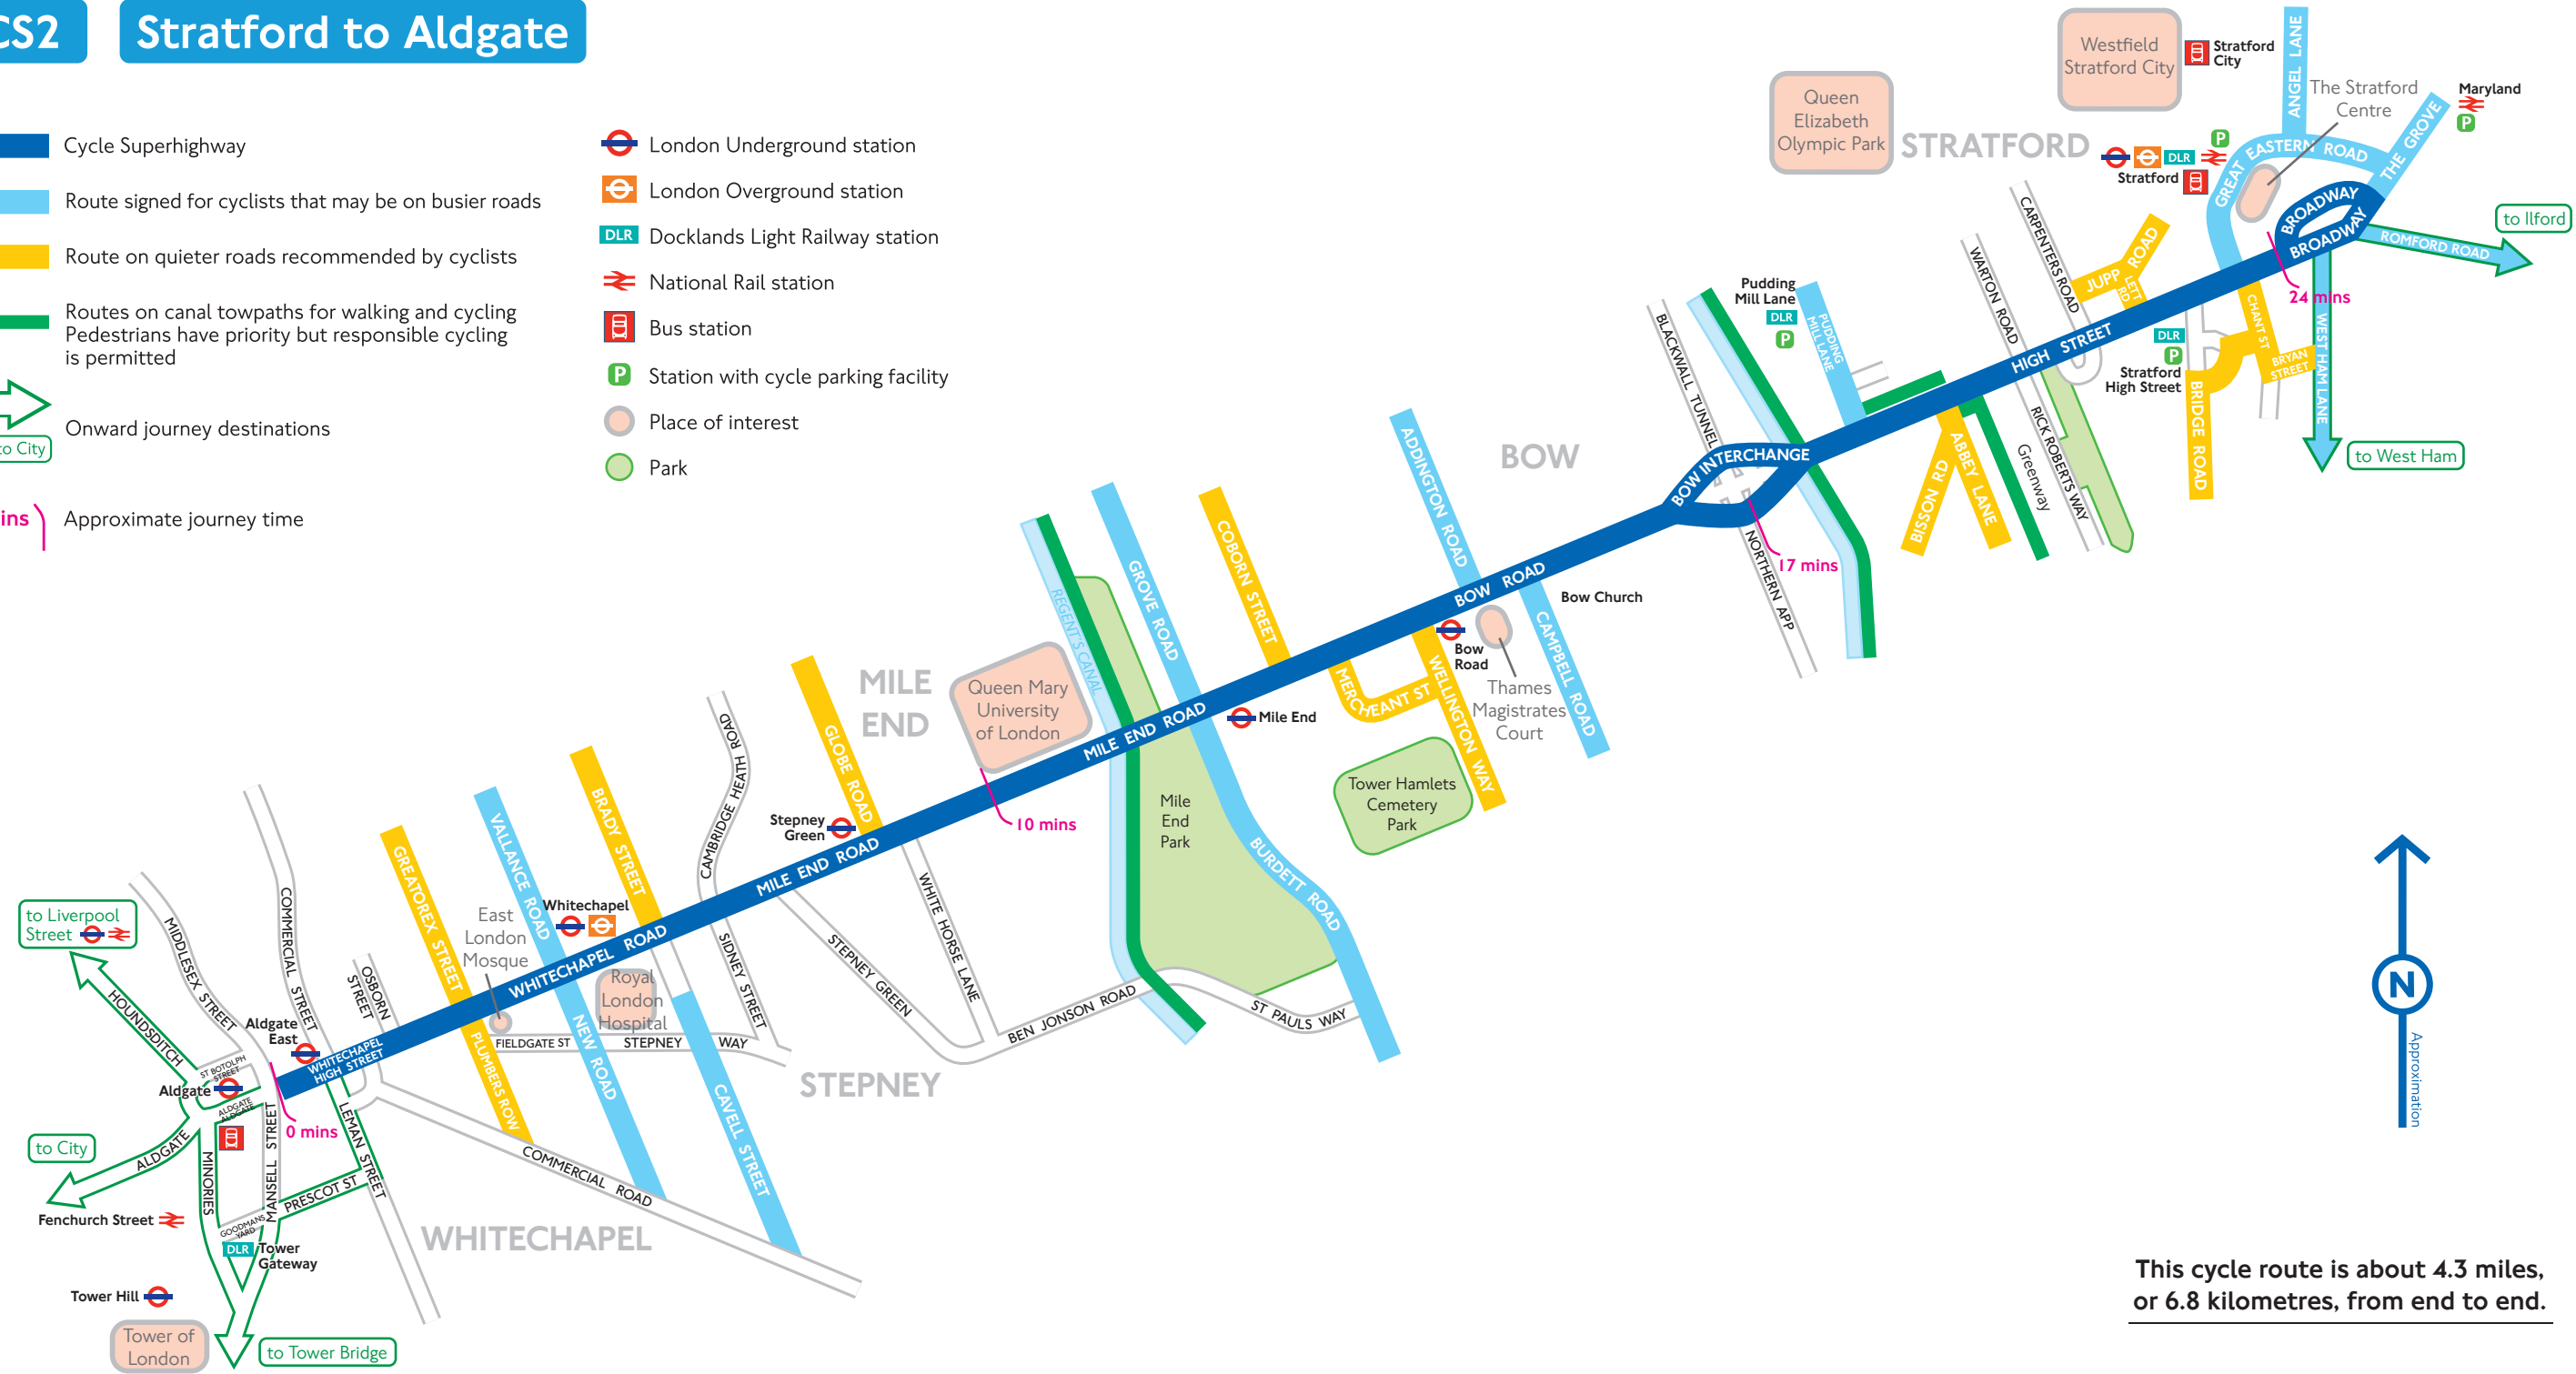

# Stratford to Aldgate

- Cycle Superhighway
- Route signed for cyclists that may be on busier roads
- Route on quieter roads recommended by cyclists
- Routes on canal towpaths for walking and cycling  
Pedestrians have priority but responsible cycling is permitted
- Onward journey destinations  
to City

- London Underground station
- London Overground station
- DLR Docklands Light Railway station
- National Rail station
- Bus station
- Station with cycle parking facility
- Place of interest
- Park

10 mins } Approximate journey time

This cycle route is about 4.3 miles, or 6.8 kilometres, from end to end.