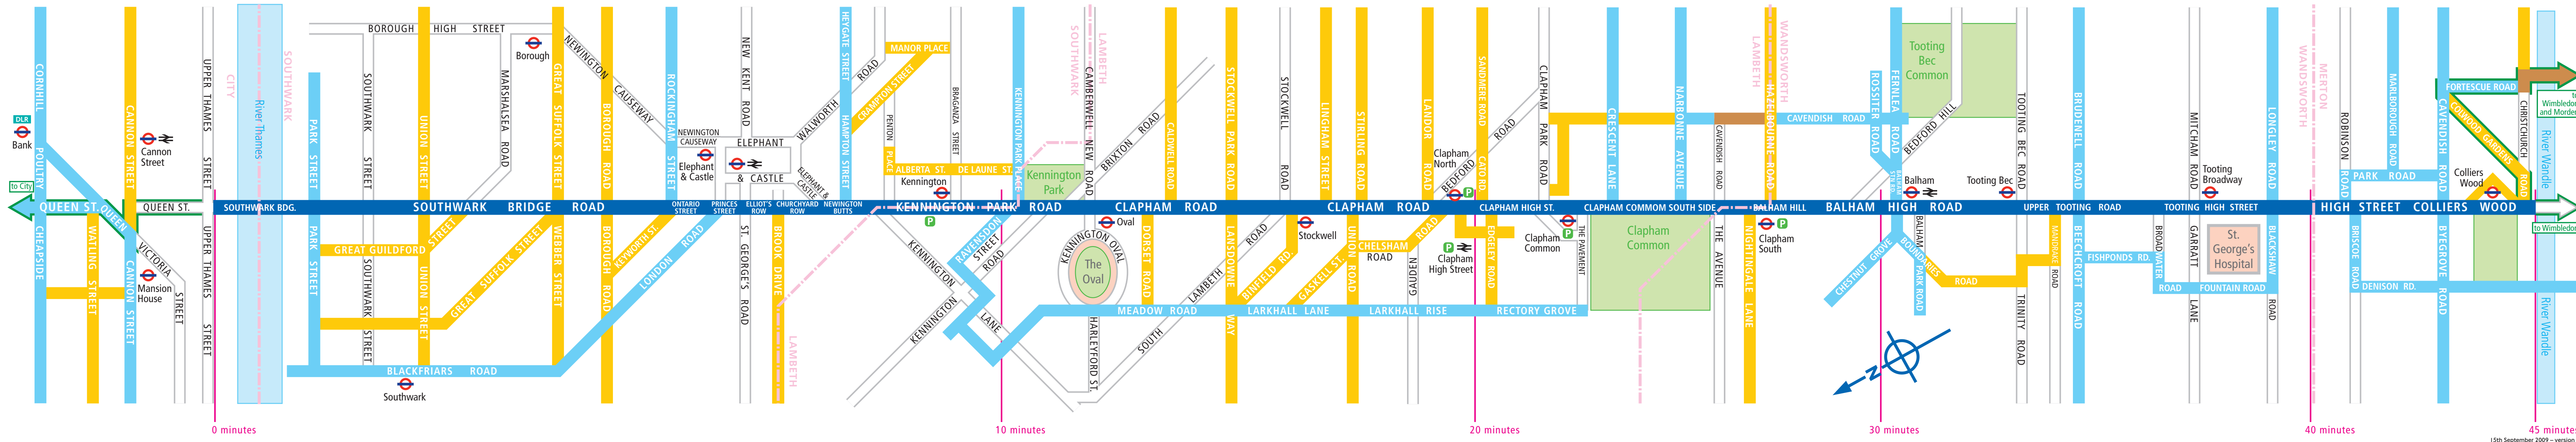

Merton to City: CS7

This cycle route is about 8.5 miles, or 13.7 kilometres, from end to end.

CLAPHAM ROAD Cycle Superhighway.

- Route on quieter roads recommended by cyclists.
- Route signed for cyclists that may be on busier roads.
- Provision for cyclists adjacent to busy roads. May be shared with pedestrians.

- London Underground station
- National Rail station
- Station with cycle parking

Borough boundaries
 LAMBETH
 SOUTHWARK