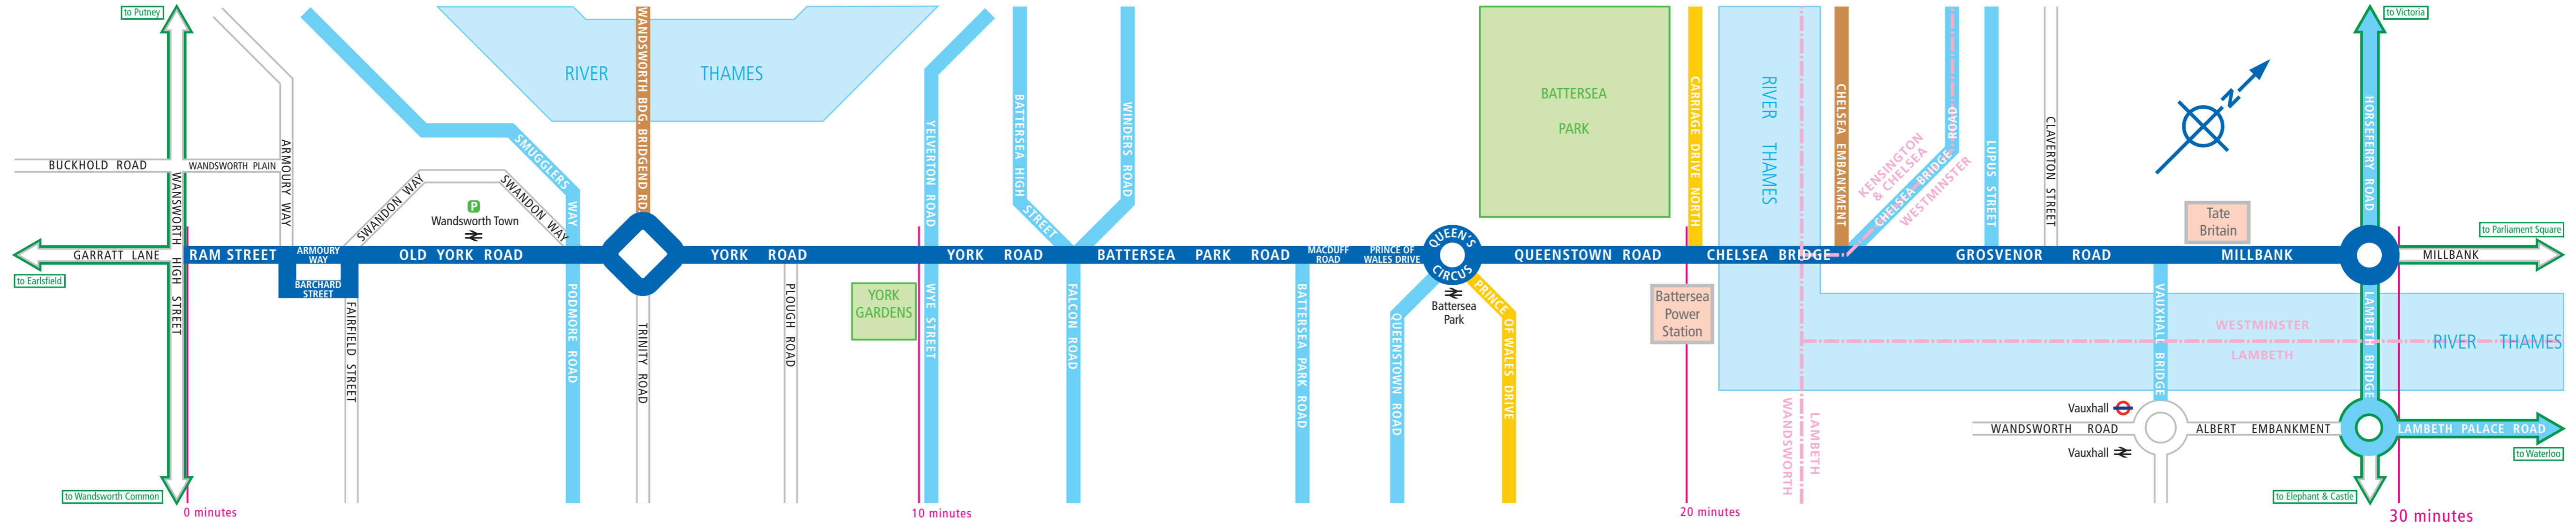

Wandsworth to Westminster: CS8

RAM STREET Cycle Superhighway

- Route on quieter roads recommended by cyclists.
- Route signed for cyclists that may be on busier roads.
- Provision for cyclists adjacent to busy roads. May be shared with pedestrians.

- London Underground station
- National Rail station
- station with cycle parking facility

Borough boundaries

WESTMINSTER

LAMBETH

This cycle route is about 5.1 miles, or 8.2 kilometres, from end to end.