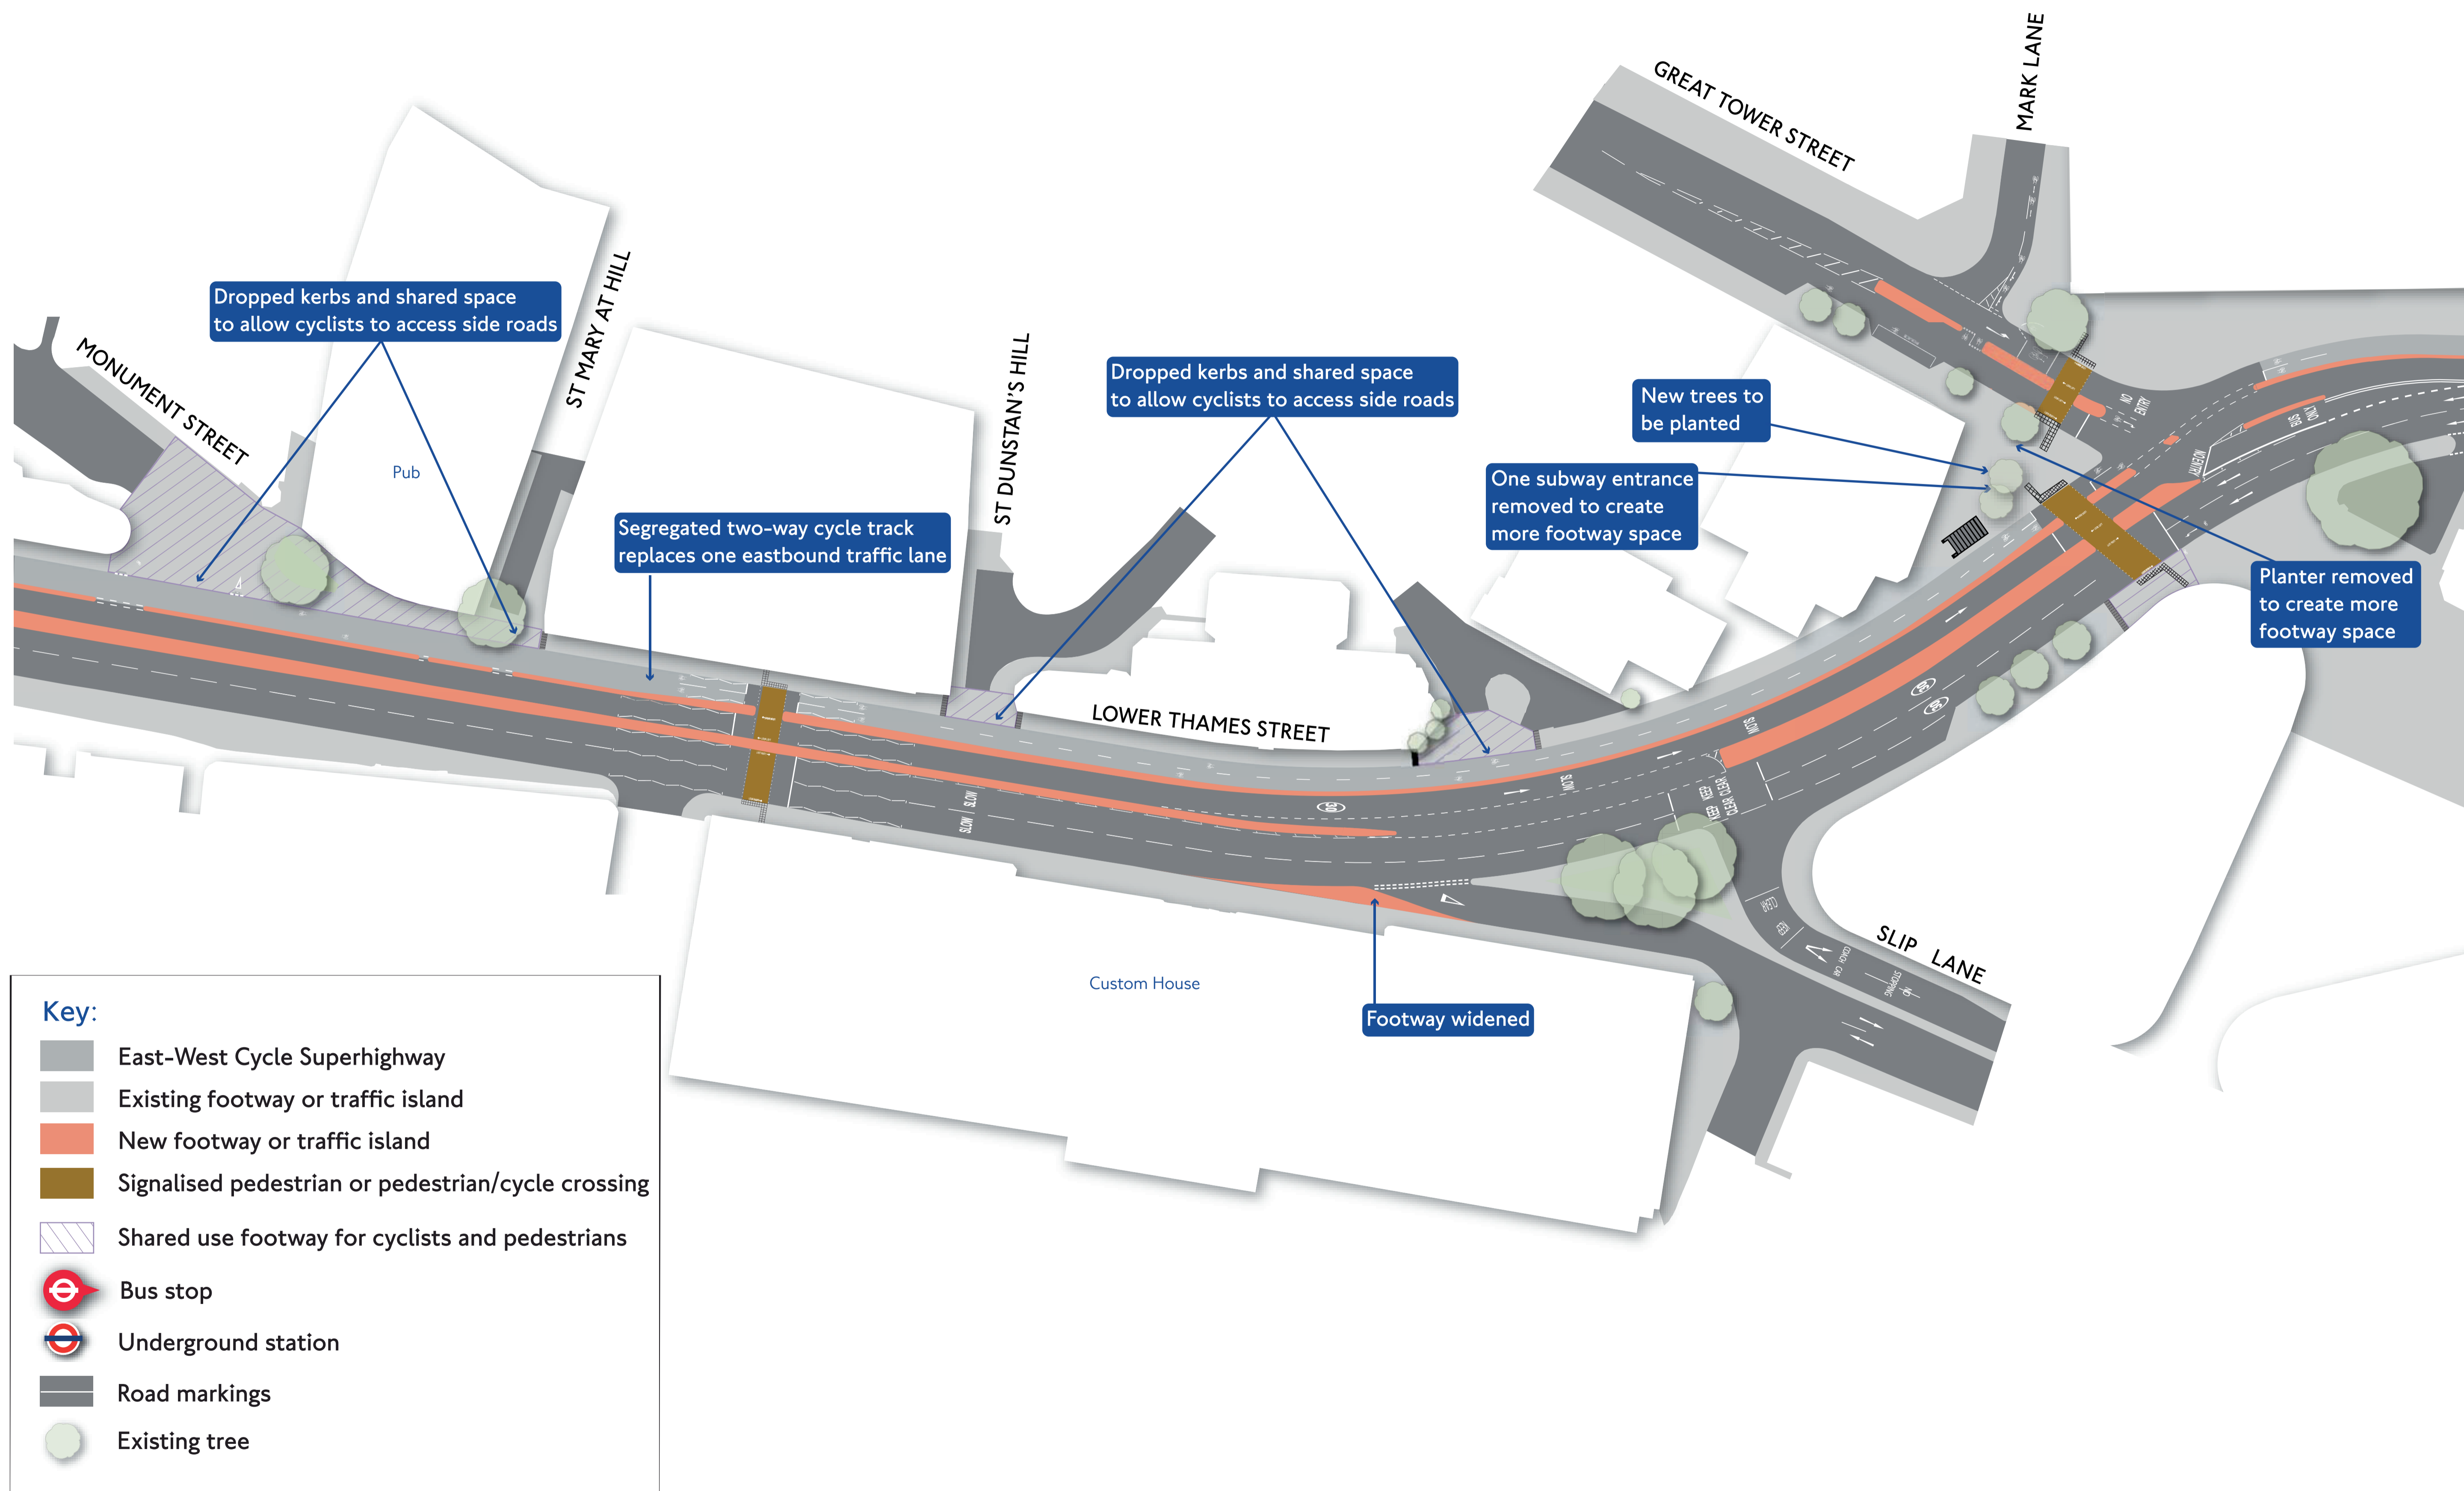

# East-West Cycle Superhighway Lower Thames Street-Tower Hill

Current as of October 2015